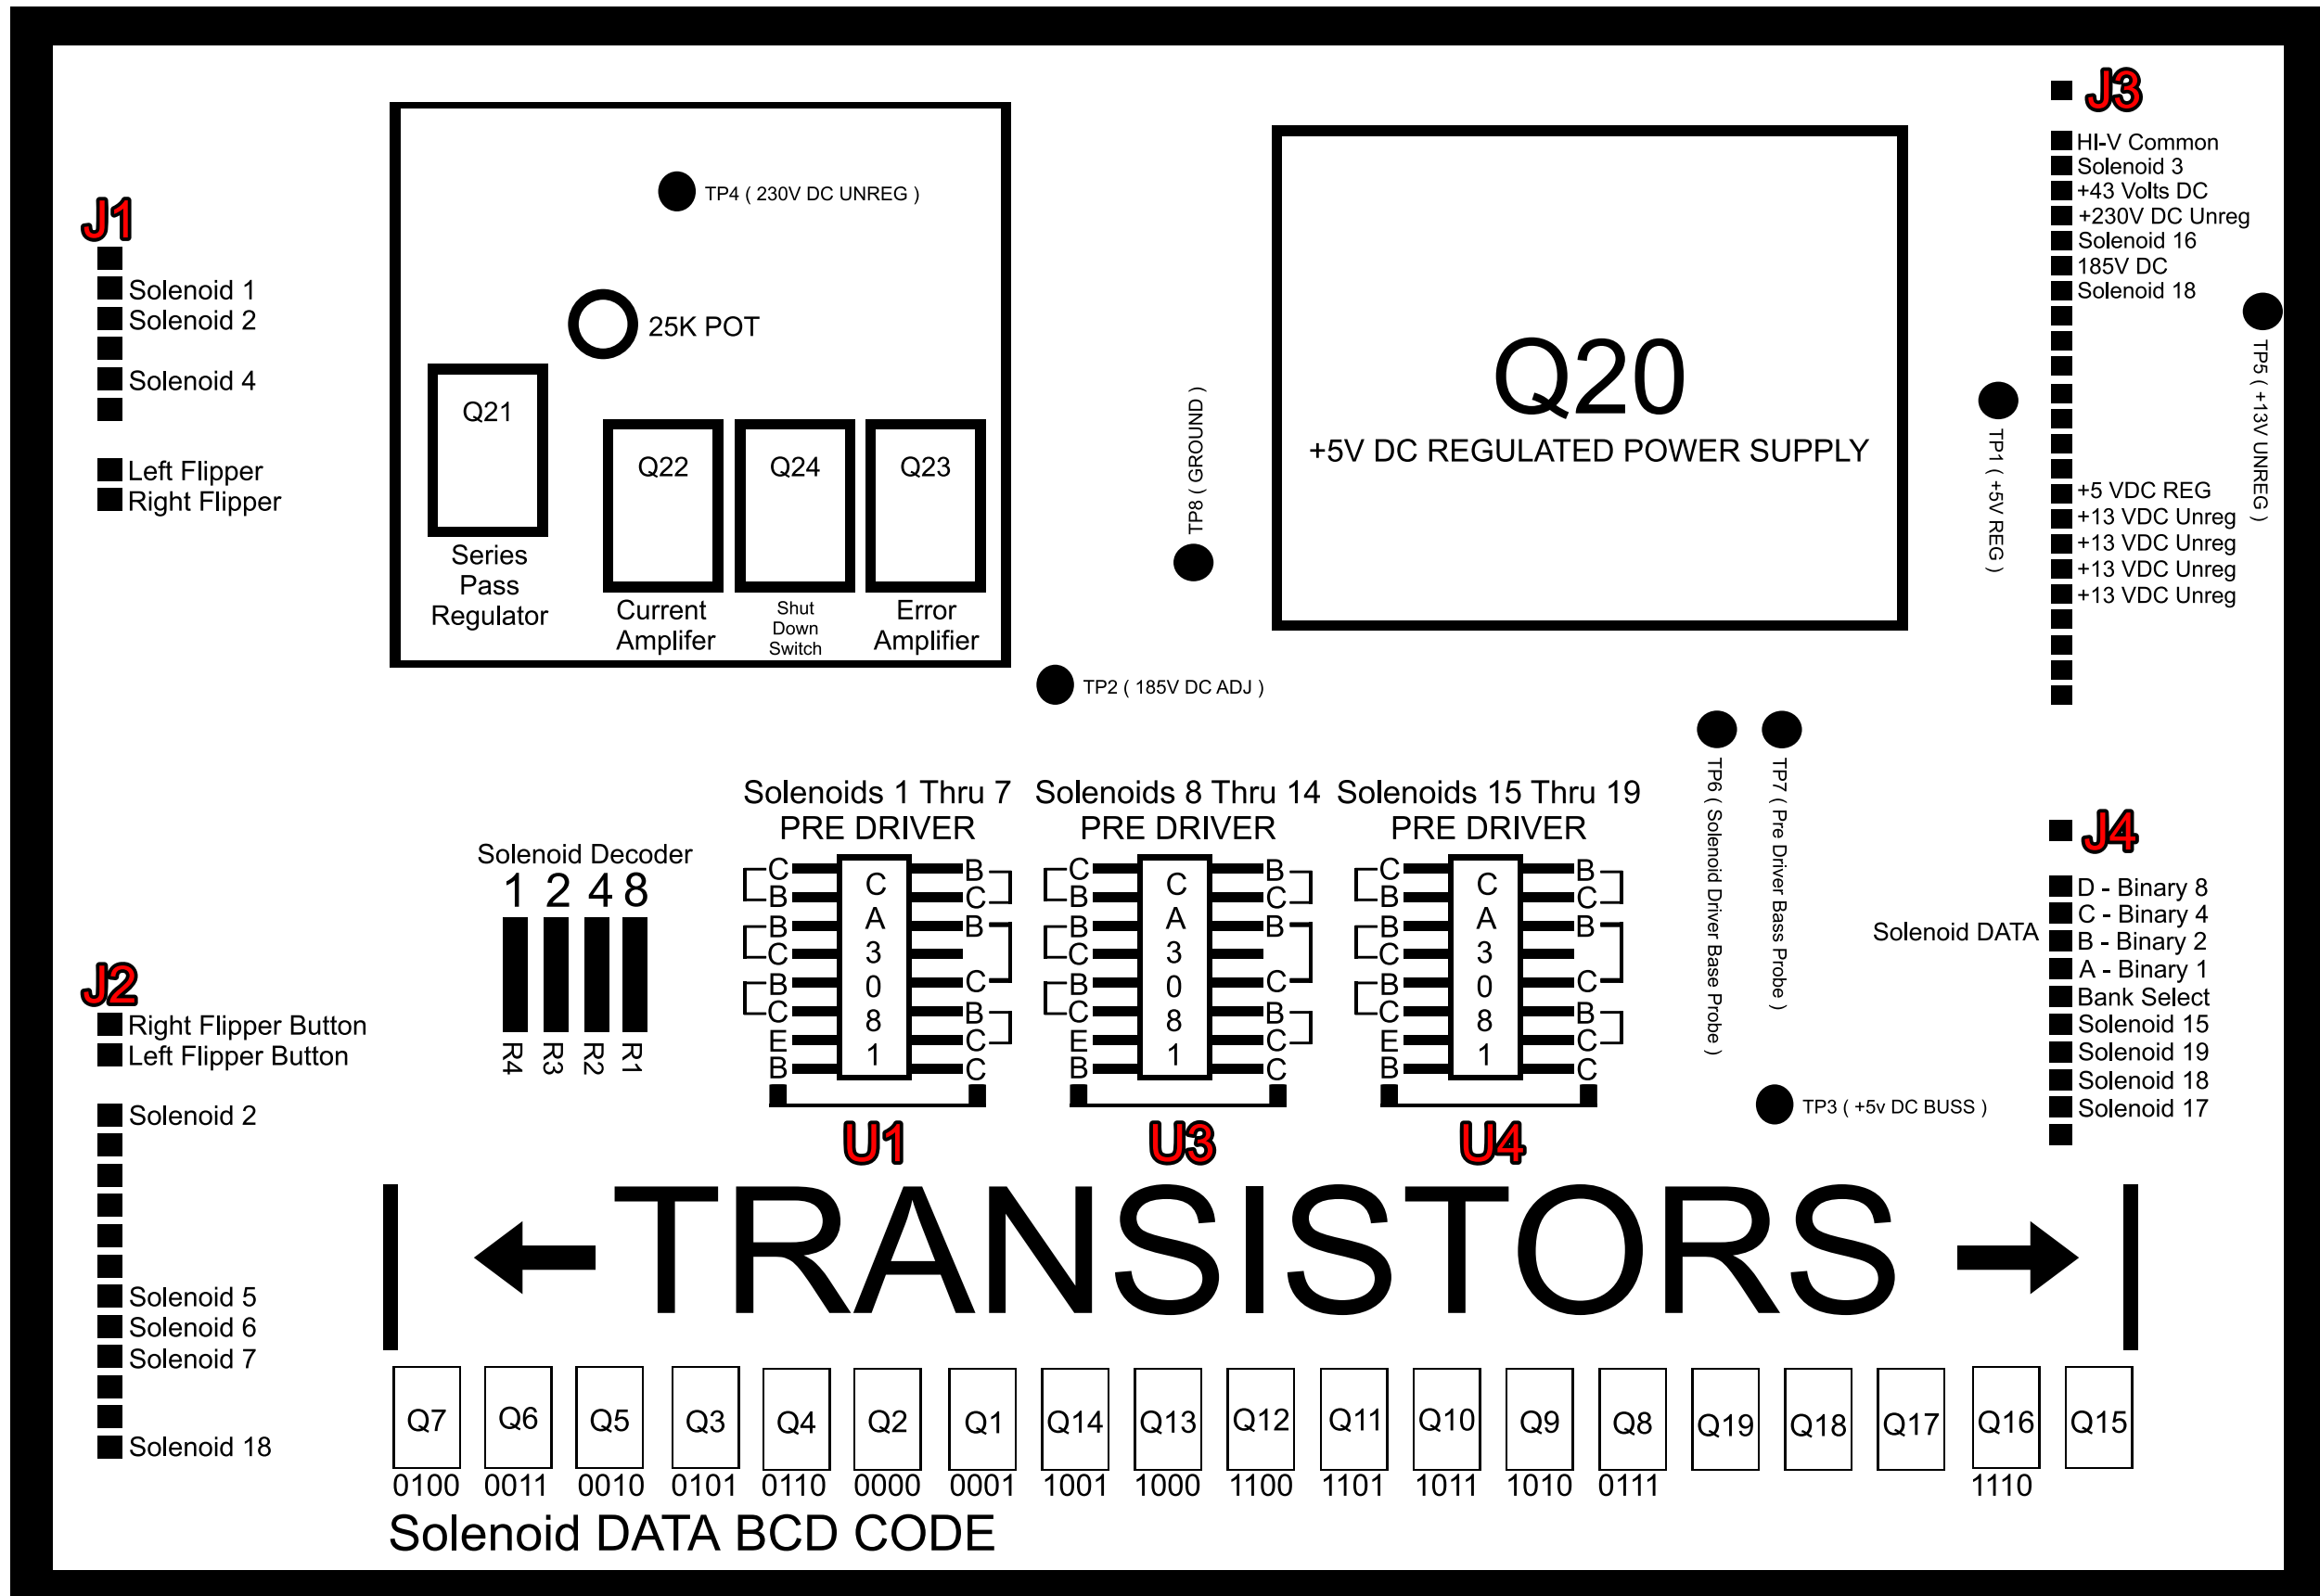

Bally - Stern Solenoid Driver Troubleshoot Aid

Classic Arcades

Drawn by Jeff McAfee 1-06-2007

NOT FOR RESALE

http://www.classic-arcades.com

http://www.classic-arcades.com

NOT FOR RESALE

Drawn by Jeff McAfee 1-06-2007