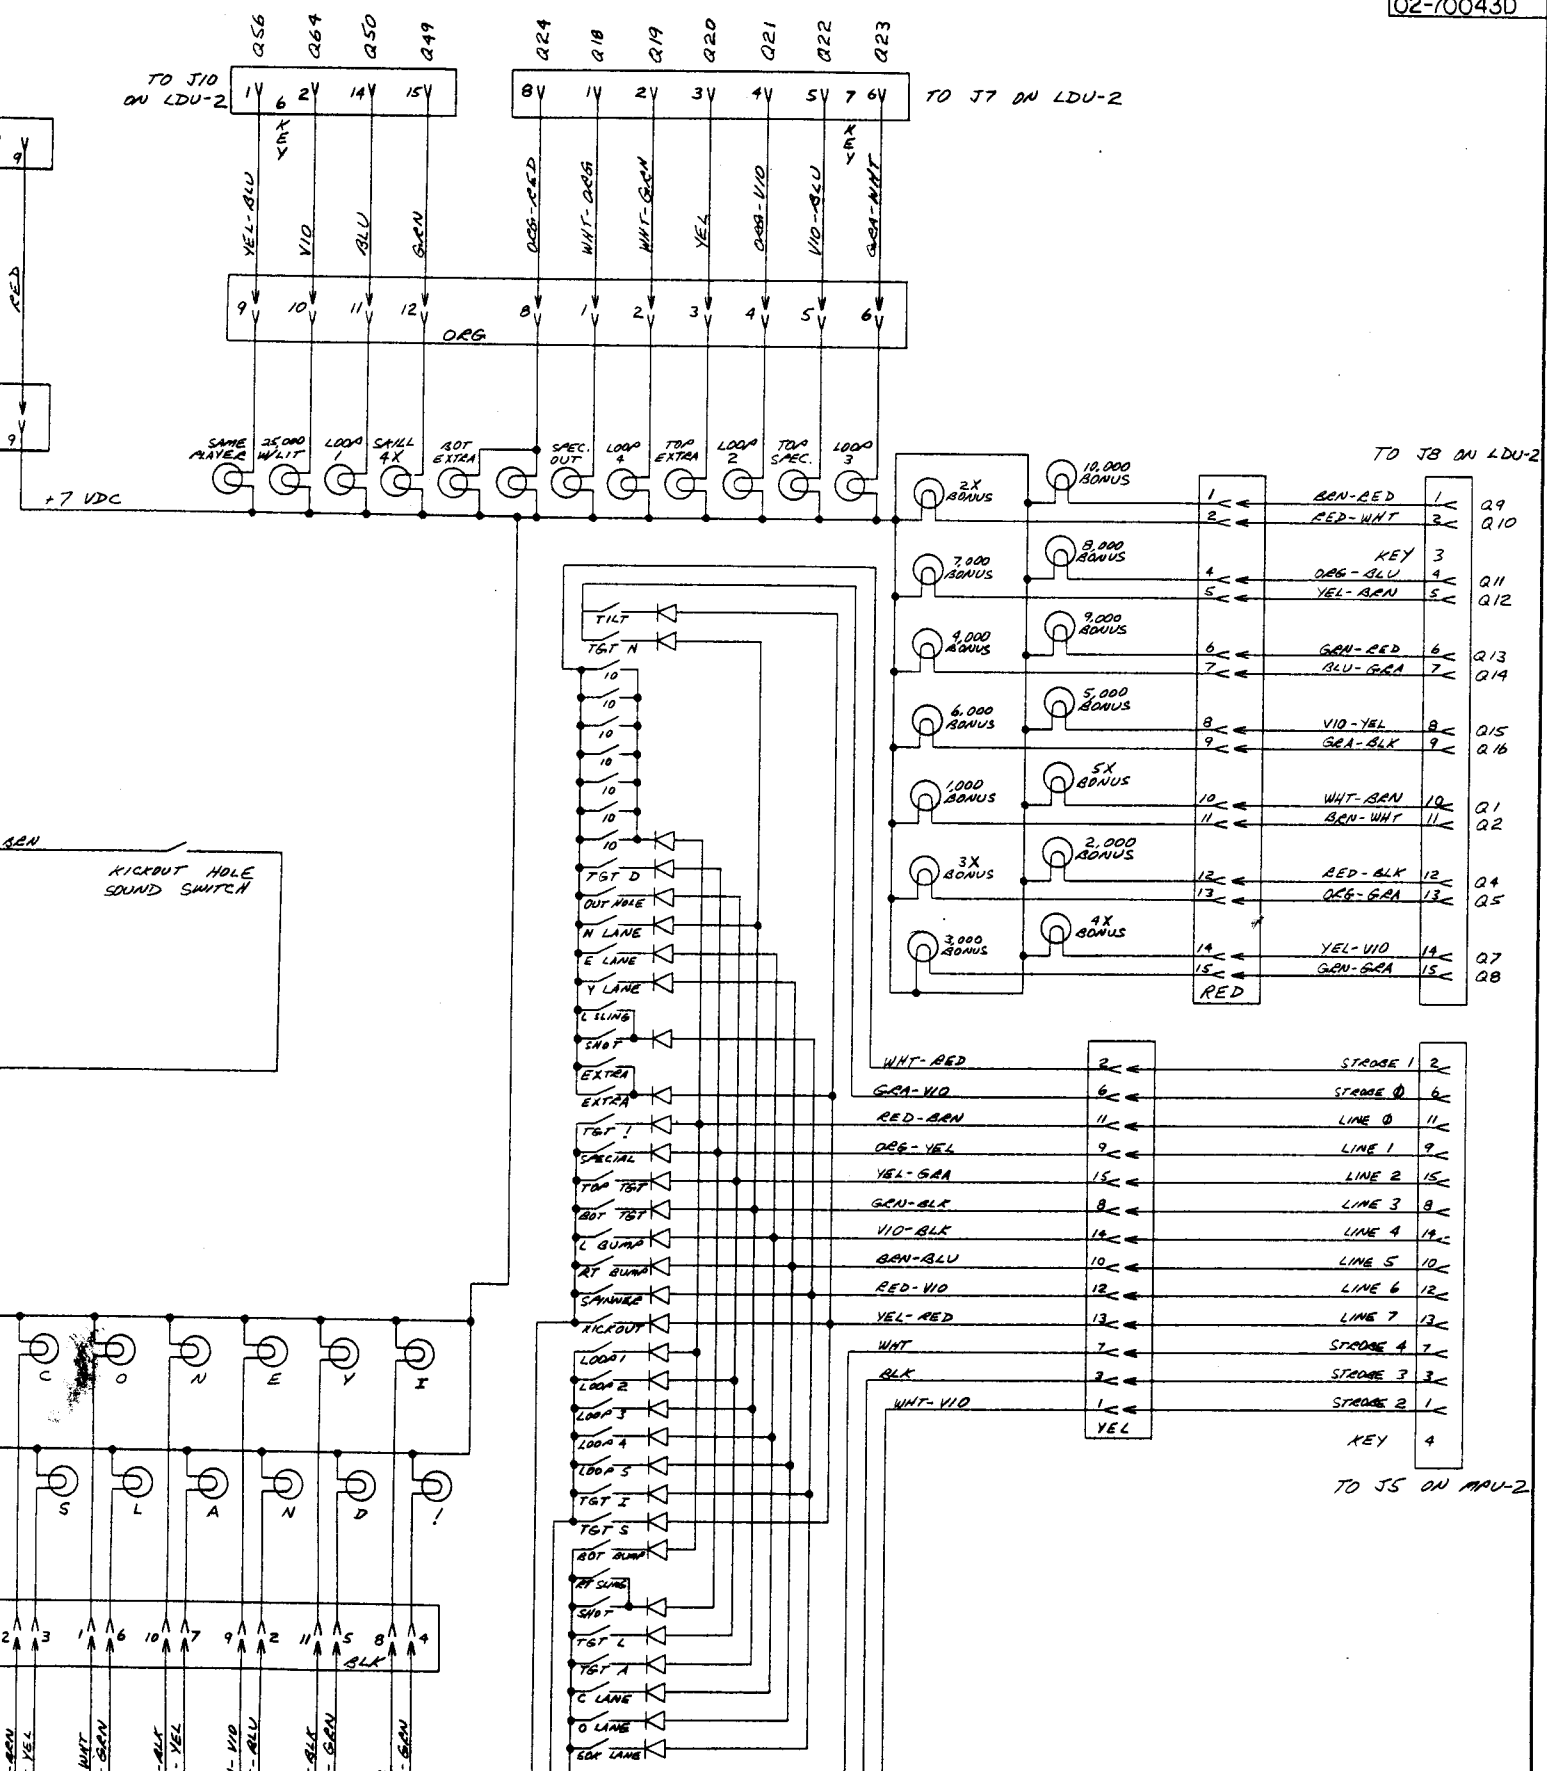

TO J15 ON POWER SUPPLY

TO CABINET

TO J1 ON SDU-1

TO J5 ON LDU-2

KICKOUT HOLE  
SOUND SWITCH

TO J6 ON LDU-2

Use On CAVEY ISLAND!		GAME PLAN Inc. 1615 W. Fullerton Ave Addison ILL. 60101	
PARTS MUST BE CLEAN AND FREE OF BURRS		Scale	Finish
Tolerances Unless Specified		Date 12-17-79	App. By
Fractional ----- .015		Drawing Number	
Decimal ----- 1/1000		02-70043D	
Angles ----- 1/2		MODEL 180 PLAYFIELD	
Screw Threads ----- Class 2			