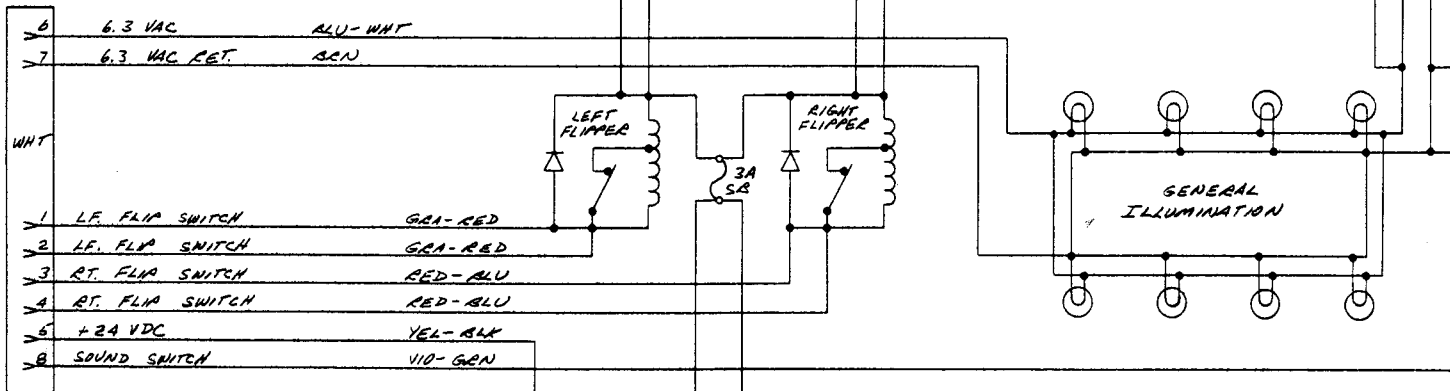

TO J15 ON POWER SUPPLY

TO CABINET

TO J1 ON SDU-1

TO J5 ON LDU-2

KICKOUT HOLE  
SOUND SWITCH

TO J6 ON LDU-2

Use On CAVEY ISLAND!		GAME PLAN Inc. 1615 W. Fullerton Ave Addison ILL. 60101	
PARTS MUST BE CLEAN AND FREE OF BURRS		Scale	Finish
Tolerances Unless Specified		Date 12-17-79	App. By
Fractional ----- .015		Drawing Number	
Decimal ----- 1/1000		02-70043D	
Angles ----- 1/2		MODEL 180 PLAYFIELD	
Screw Threads ----- Class 2			