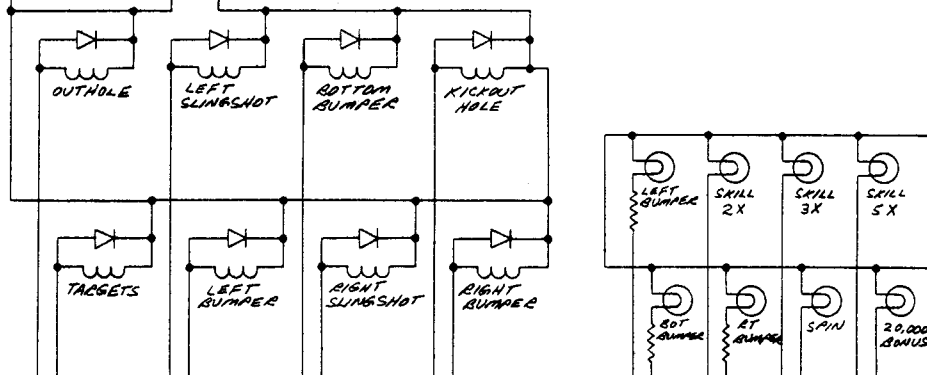

TO J15 ON POWER SUPPLY

TO CABINET

TO J1 ON SDU-1

TO J5 ON LDU-2

KICKOUT HOLE  
SOUND SWITCH

TO J6 ON LDU-2

Use On CAVEY ISLAND!		GAME PLAN Inc. 1615 W. Fullerton Ave Addison ILL. 60101	
PARTS MUST BE CLEAN AND FREE OF BURRS		Scale	Finish
Tolerances Unless Specified		Date 12-17-79	App. By
Fractional ----- .015		Drawing Number	
Decimal ----- 1/1000		02-70043D	
Angles ----- 1/2		MODEL 180 PLAYFIELD	
Screw Threads ----- Class 2			