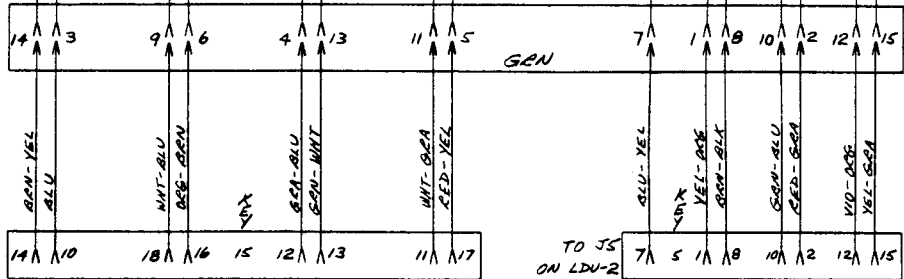

TO J15 ON POWER SUPPLY

TO CABINET

TO J1 ON SDU-1

TO J5 ON LDU-2

KICKOUT HOLE  
SOUND SWITCH

TO J6 ON LDU-2

Use On CAVEY ISLAND!		GAME PLAN Inc. 1615 W. Fullerton Ave Addison ILL. 60101	
PARTS MUST BE CLEAN AND FREE OF BURRS		Scale	Finish
Tolerances Unless Specified		Date 12-17-79	App. By
Fractional ----- .015		Drawing Number	
Decimal ----- 1/1000		02-70043D	
Angles ----- 1/2		MODEL 180 PLAYFIELD	
Screw Threads ----- Class 2			