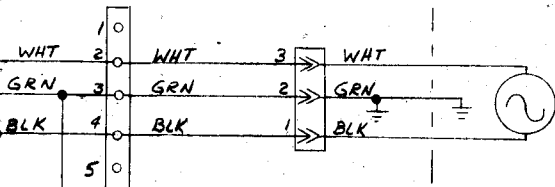

MOV1 IS A V130LA10A FOR 120 VAC LINE.  
 MOV1 IS A V250LA20A FOR 240 VAC LINE.

Used On		GAME PLAN Inc. 1515 W. Fullerton Ave Addison ILL. 60101		
PARTS MUST BE CLEAN AND FREE OF BURRS		Scale	Finish	Drawn By <i>RA</i>
Tolerances Unless Specified		Date 12/14/79	Amt	APP. By
Fractional ----- ± .015		Mat'l		
Decimal ----- ± .005		Drawing Number 02-70021C		
Angles ----- ± 1/2		CABINET HARNESS		
Screw Threads — Class 2				