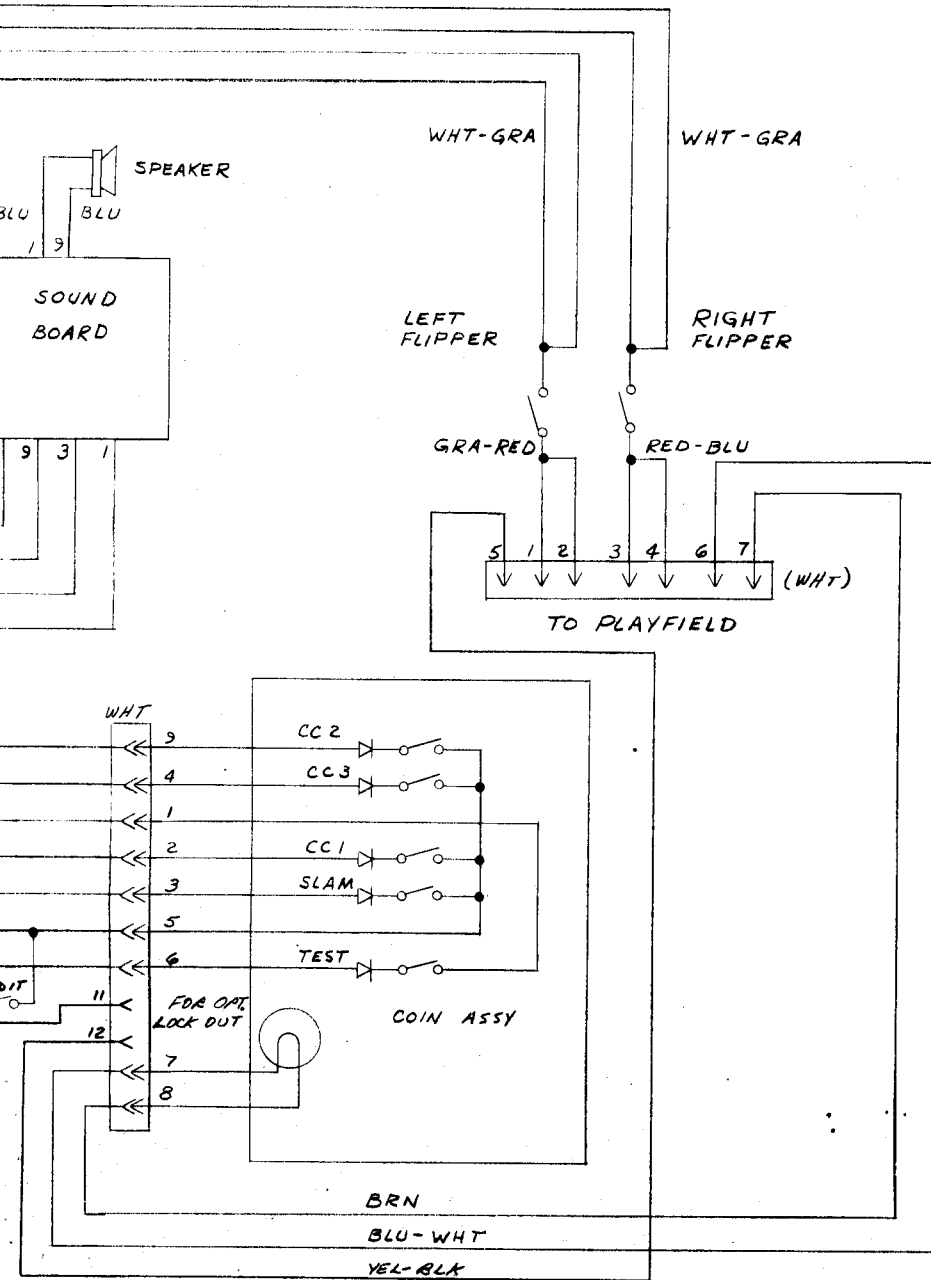

MOV1 IS A V130LA10A FOR 120 VAC LINE.  
 MOV1 IS A V250LA20A FOR 240 VAC LINE.

Used On		GAME PLAN Inc. 1515 W. Fullerton Ave Addison ILL. 60101		
PARTS MUST BE CLEAN AND FREE OF BURRS		Scale	Finish	Drawn By <i>RA</i>
Tolerances Unless Specified		Date 12/14/79	Amt	APP. By
Fractional ----- ± .015		Mat'l		
Decimal ----- ± .005		Drawing Number 02-70021C		
Angles ----- ± 1/2		CABINET HARNESS		
Screw Threads — Class 2				

3	SUPER NDVA ADDITIONS	2-8-80
2	REDBARRN FROM 5-1-79	12-14-79
ISSUE	CHANGE	DATE