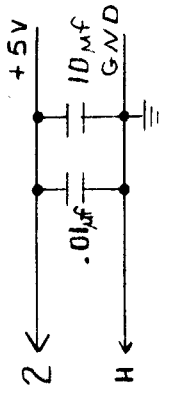

**GAME PLAN INCORPORATED**  
140 LIVELY BOULEVARD  
ELK GROVE VILLAGE, IL 60007

APPROVED BY:

SCALE: 2-19-78

DATE:

DRAWN BY: *Jax*

REVISED:

BDU - I DISPLAY UNIT

DRAWING NUMBER: 02-70012A

9 ← DISPLAY +  
 5 ← DIG 5  
 1 ← DIG 4  
 A ← DIG 3  
 B ← DIG 2  
 C ← DIG 1  
 6 ← DIG 0

10 ← DISPLAY GND

K ← CLK  
 E ← BIT 1  
 F ← BIT 2  
 L ← BIT 3  
 7 ← BIT 4  
 3 ← ENABLE