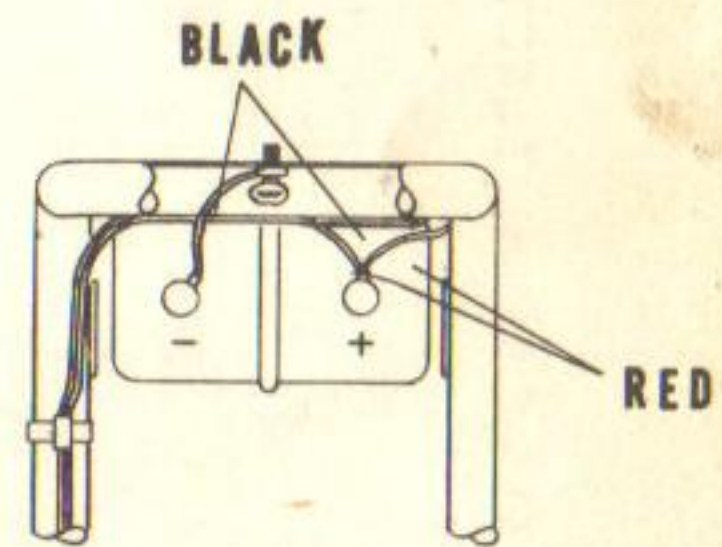

LIGHTING EQUIPMENT FOR MODEL C-350

Ref. No.	Part No.	Name of Part
	11589	Light Kit, Complete - Less Battery
137	11104	Headlight W/Lamp
138	11339	Sealed Headlight Unit
139	11130	Headlight Bracket
140		5/16 Split Lock Washer
141		5/16 - 24 x 1/2 Hex Hd. Cap Screw
142		5/16 - 18 x 1-1/4 Hex Hd. Cap Screw
143		5/16 - 18 Cone Lock Nut
144	11464	Tail Light
145	11643	Tail Light Lens
146	11466	License Bracket
147	10467	Mounting Clamp
148		1/4 - 20 x 1/2 Hex Hd. Cap Screw
149		1/4 Split Lock Washer
150		1/4 - 20 Hex Nut
151	11290	Wiring Harness
152	11291	Wiring Frame Clip
153	11189	"U" Bolt, Battery
154		1/4 - 28 Cone Lock Nut
155	11272	Stoplight Switch
156	10733	Stoplight Switch Nut
157	11595	Female Connector