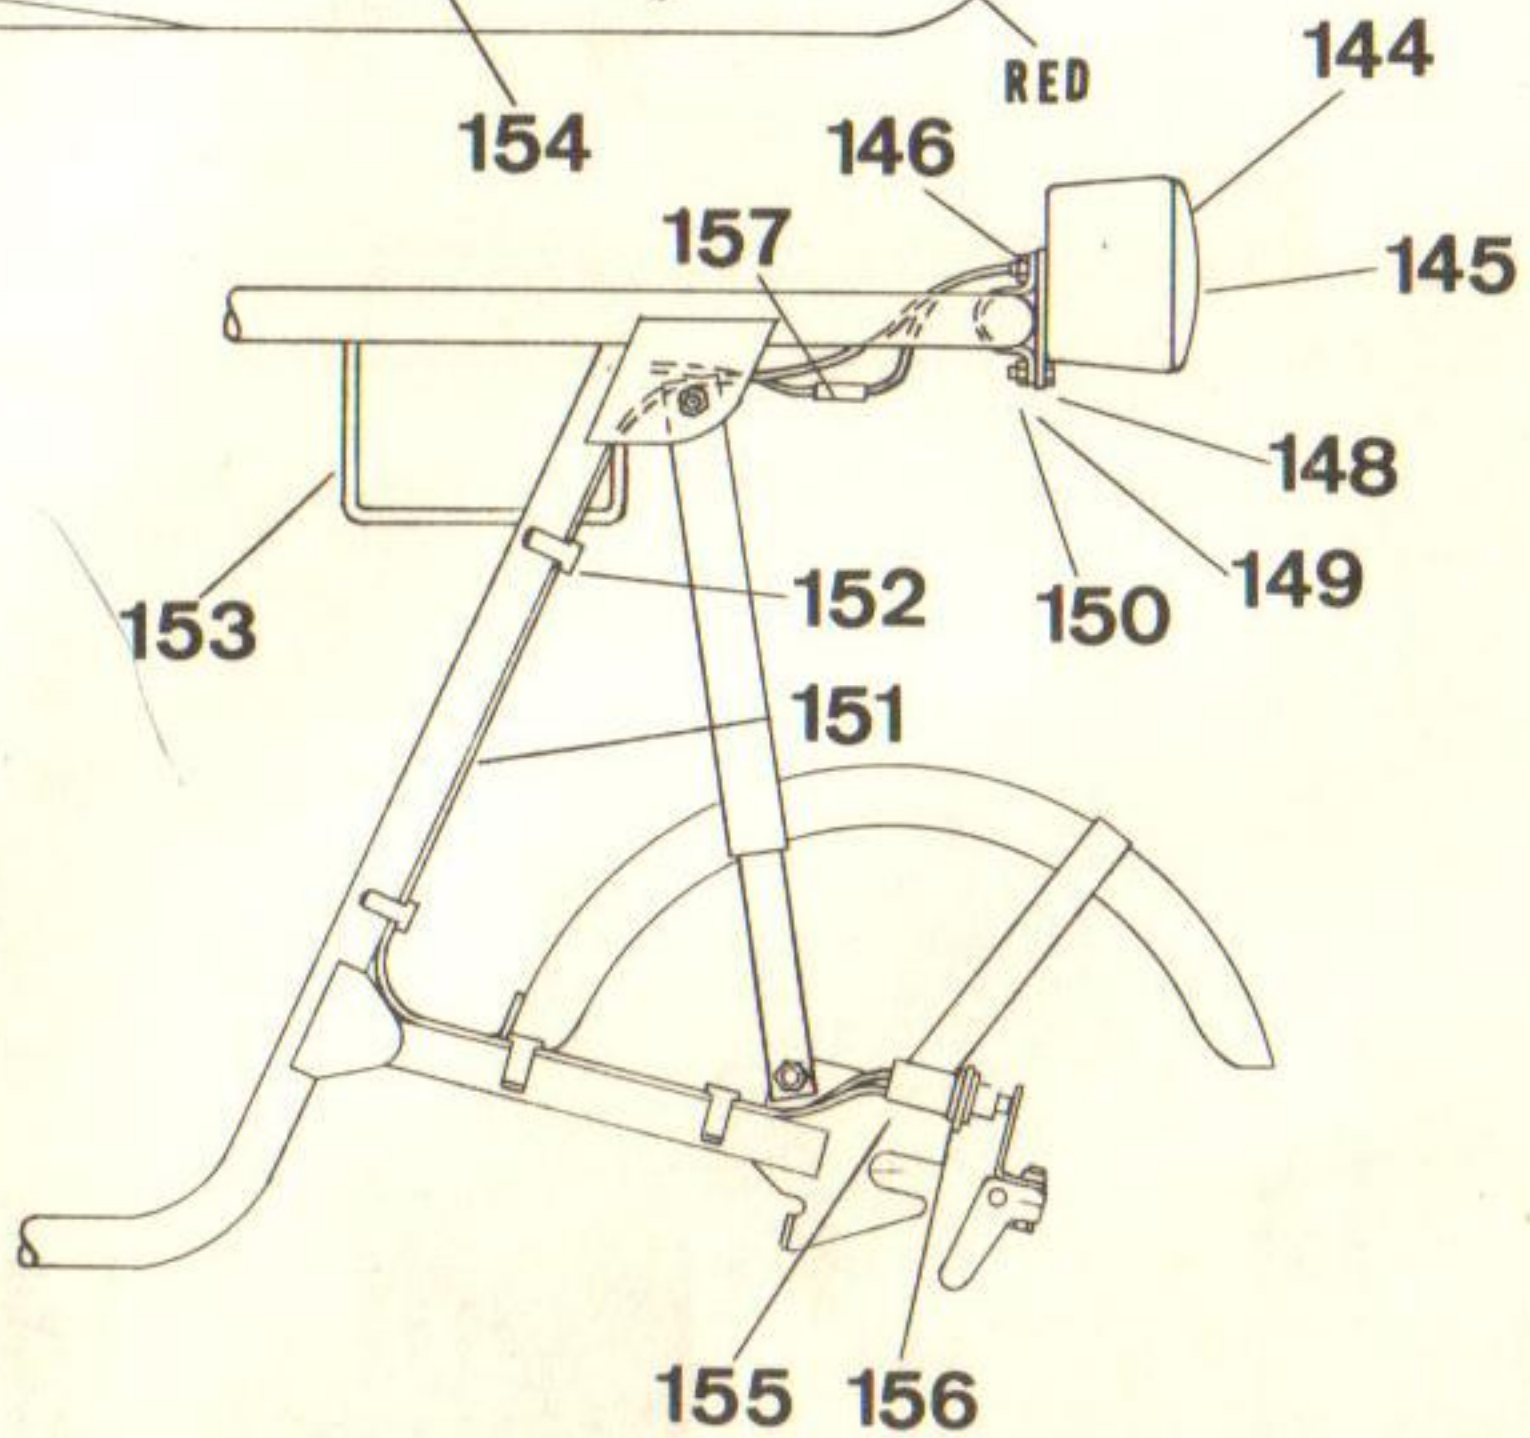

LIGHTING EQUIPMENT FOR MODEL C-350

Ref. No.	Part No.	Name of Part
	11589	Light Kit, Complete - Less Battery
137	11104	Headlight W/Lamp
138	11339	Sealed Headlight Unit
139	11130	Headlight Bracket
140		5/16 Split Lock Washer
141		5/16 - 24 x 1/2 Hex Hd. Cap Screw
142		5/16 - 18 x 1-1/4 Hex Hd. Cap Screw
143		5/16 - 18 Cone Lock Nut
144	11464	Tail Light
145	11643	Tail Light Lens
146	11466	License Bracket
147	10467	Mounting Clamp
148		1/4 - 20 x 1/2 Hex Hd. Cap Screw
149		1/4 Split Lock Washer
150		1/4 - 20 Hex Nut
151	11290	Wiring Harness
152	11291	Wiring Frame Clip
153	11189	"U" Bolt, Battery
154		1/4 - 28 Cone Lock Nut
155	11272	Stoplight Switch
156	10733	Stoplight Switch Nut
157	11595	Female Connector