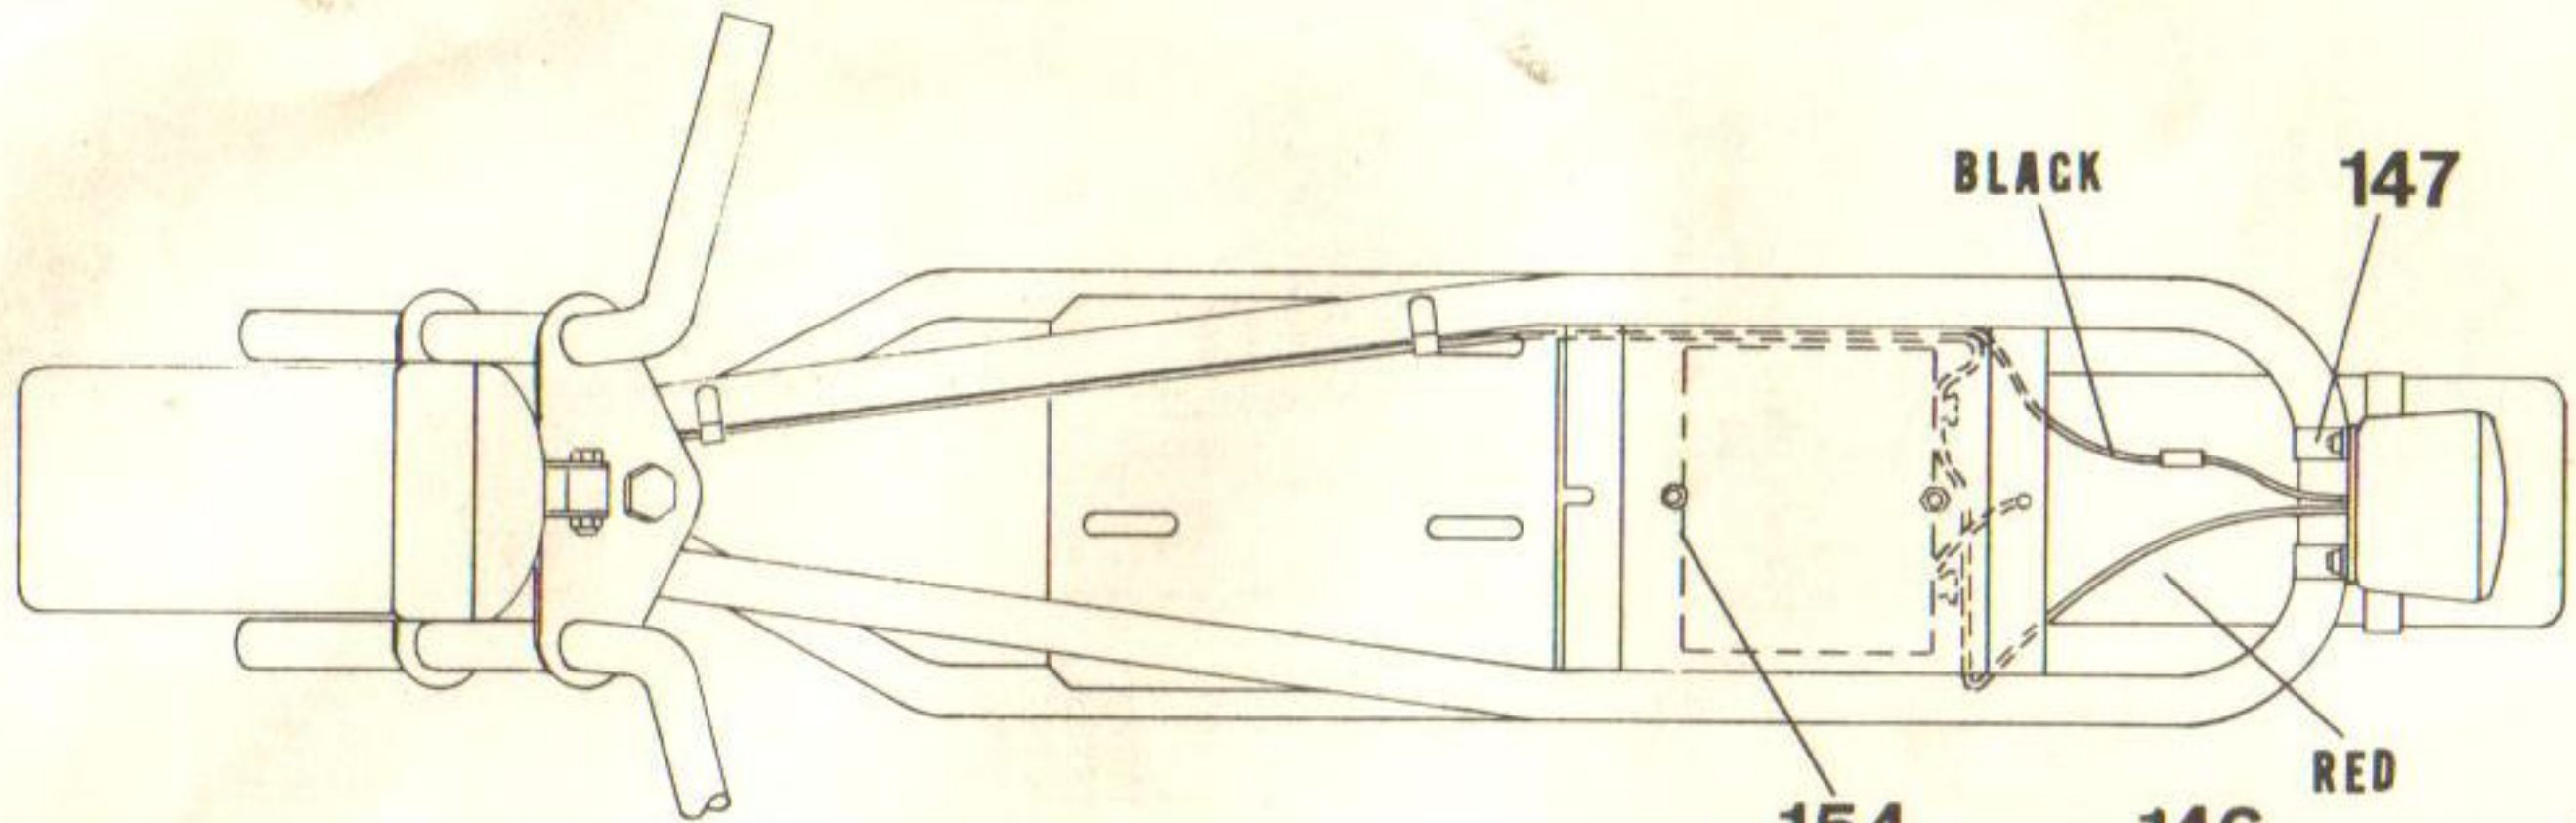

LIGHTING EQUIPMENT FOR MODEL C-350

Ref. No.	Part No.	Name of Part
	11589	Light Kit, Complete - Less Battery
137	11104	Headlight W/Lamp
138	11339	Sealed Headlight Unit
139	11130	Headlight Bracket
140		5/16 Split Lock Washer
141		5/16 - 24 x 1/2 Hex Hd. Cap Screw
142		5/16 - 18 x 1-1/4 Hex Hd. Cap Screw
143		5/16 - 18 Cone Lock Nut
144	11464	Tail Light
145	11643	Tail Light Lens
146	11466	License Bracket
147	10467	Mounting Clamp
148		1/4 - 20 x 1/2 Hex Hd. Cap Screw
149		1/4 Split Lock Washer
150		1/4 - 20 Hex Nut
151	11290	Wiring Harness
152	11291	Wiring Frame Clip
153	11189	"U" Bolt, Battery
154		1/4 - 28 Cone Lock Nut
155	11272	Stoplight Switch
156	10733	Stoplight Switch Nut
157	11595	Female Connector