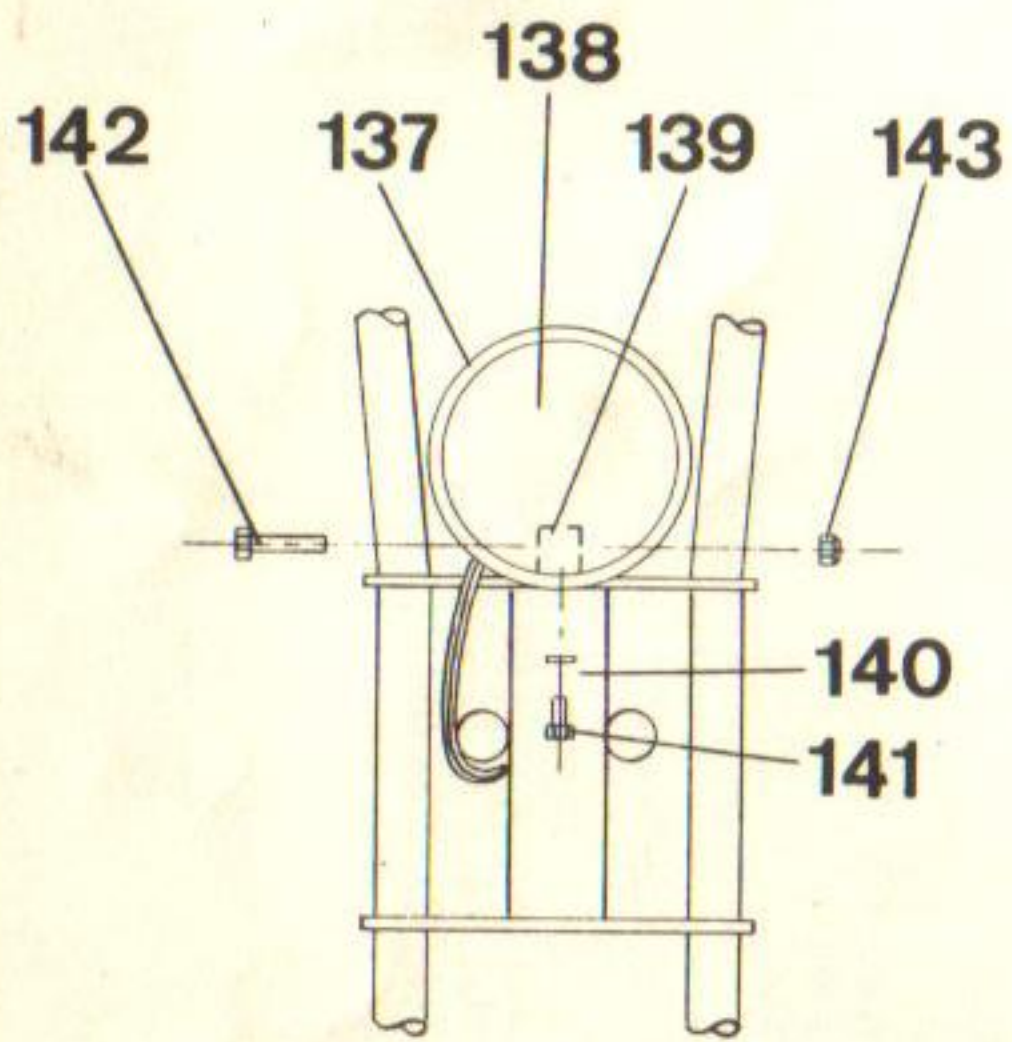

LIGHTING EQUIPMENT FOR MODEL C-350

Ref. No.	Part No.	Name of Part
	11589	Light Kit, Complete - Less Battery
137	11104	Headlight W/Lamp
138	11339	Sealed Headlight Unit
139	11130	Headlight Bracket
140		5/16 Split Lock Washer
141		5/16 - 24 x 1/2 Hex Hd. Cap Screw
142		5/16 - 18 x 1-1/4 Hex Hd. Cap Screw
143		5/16 - 18 Cone Lock Nut
144	11464	Tail Light
145	11643	Tail Light Lens
146	11466	License Bracket
147	10467	Mounting Clamp
148		1/4 - 20 x 1/2 Hex Hd. Cap Screw
149		1/4 Split Lock Washer
150		1/4 - 20 Hex Nut
151	11290	Wiring Harness
152	11291	Wiring Frame Clip
153	11189	"U" Bolt, Battery
154		1/4 - 28 Cone Lock Nut
155	11272	Stoplight Switch
156	10733	Stoplight Switch Nut
157	11595	Female Connector