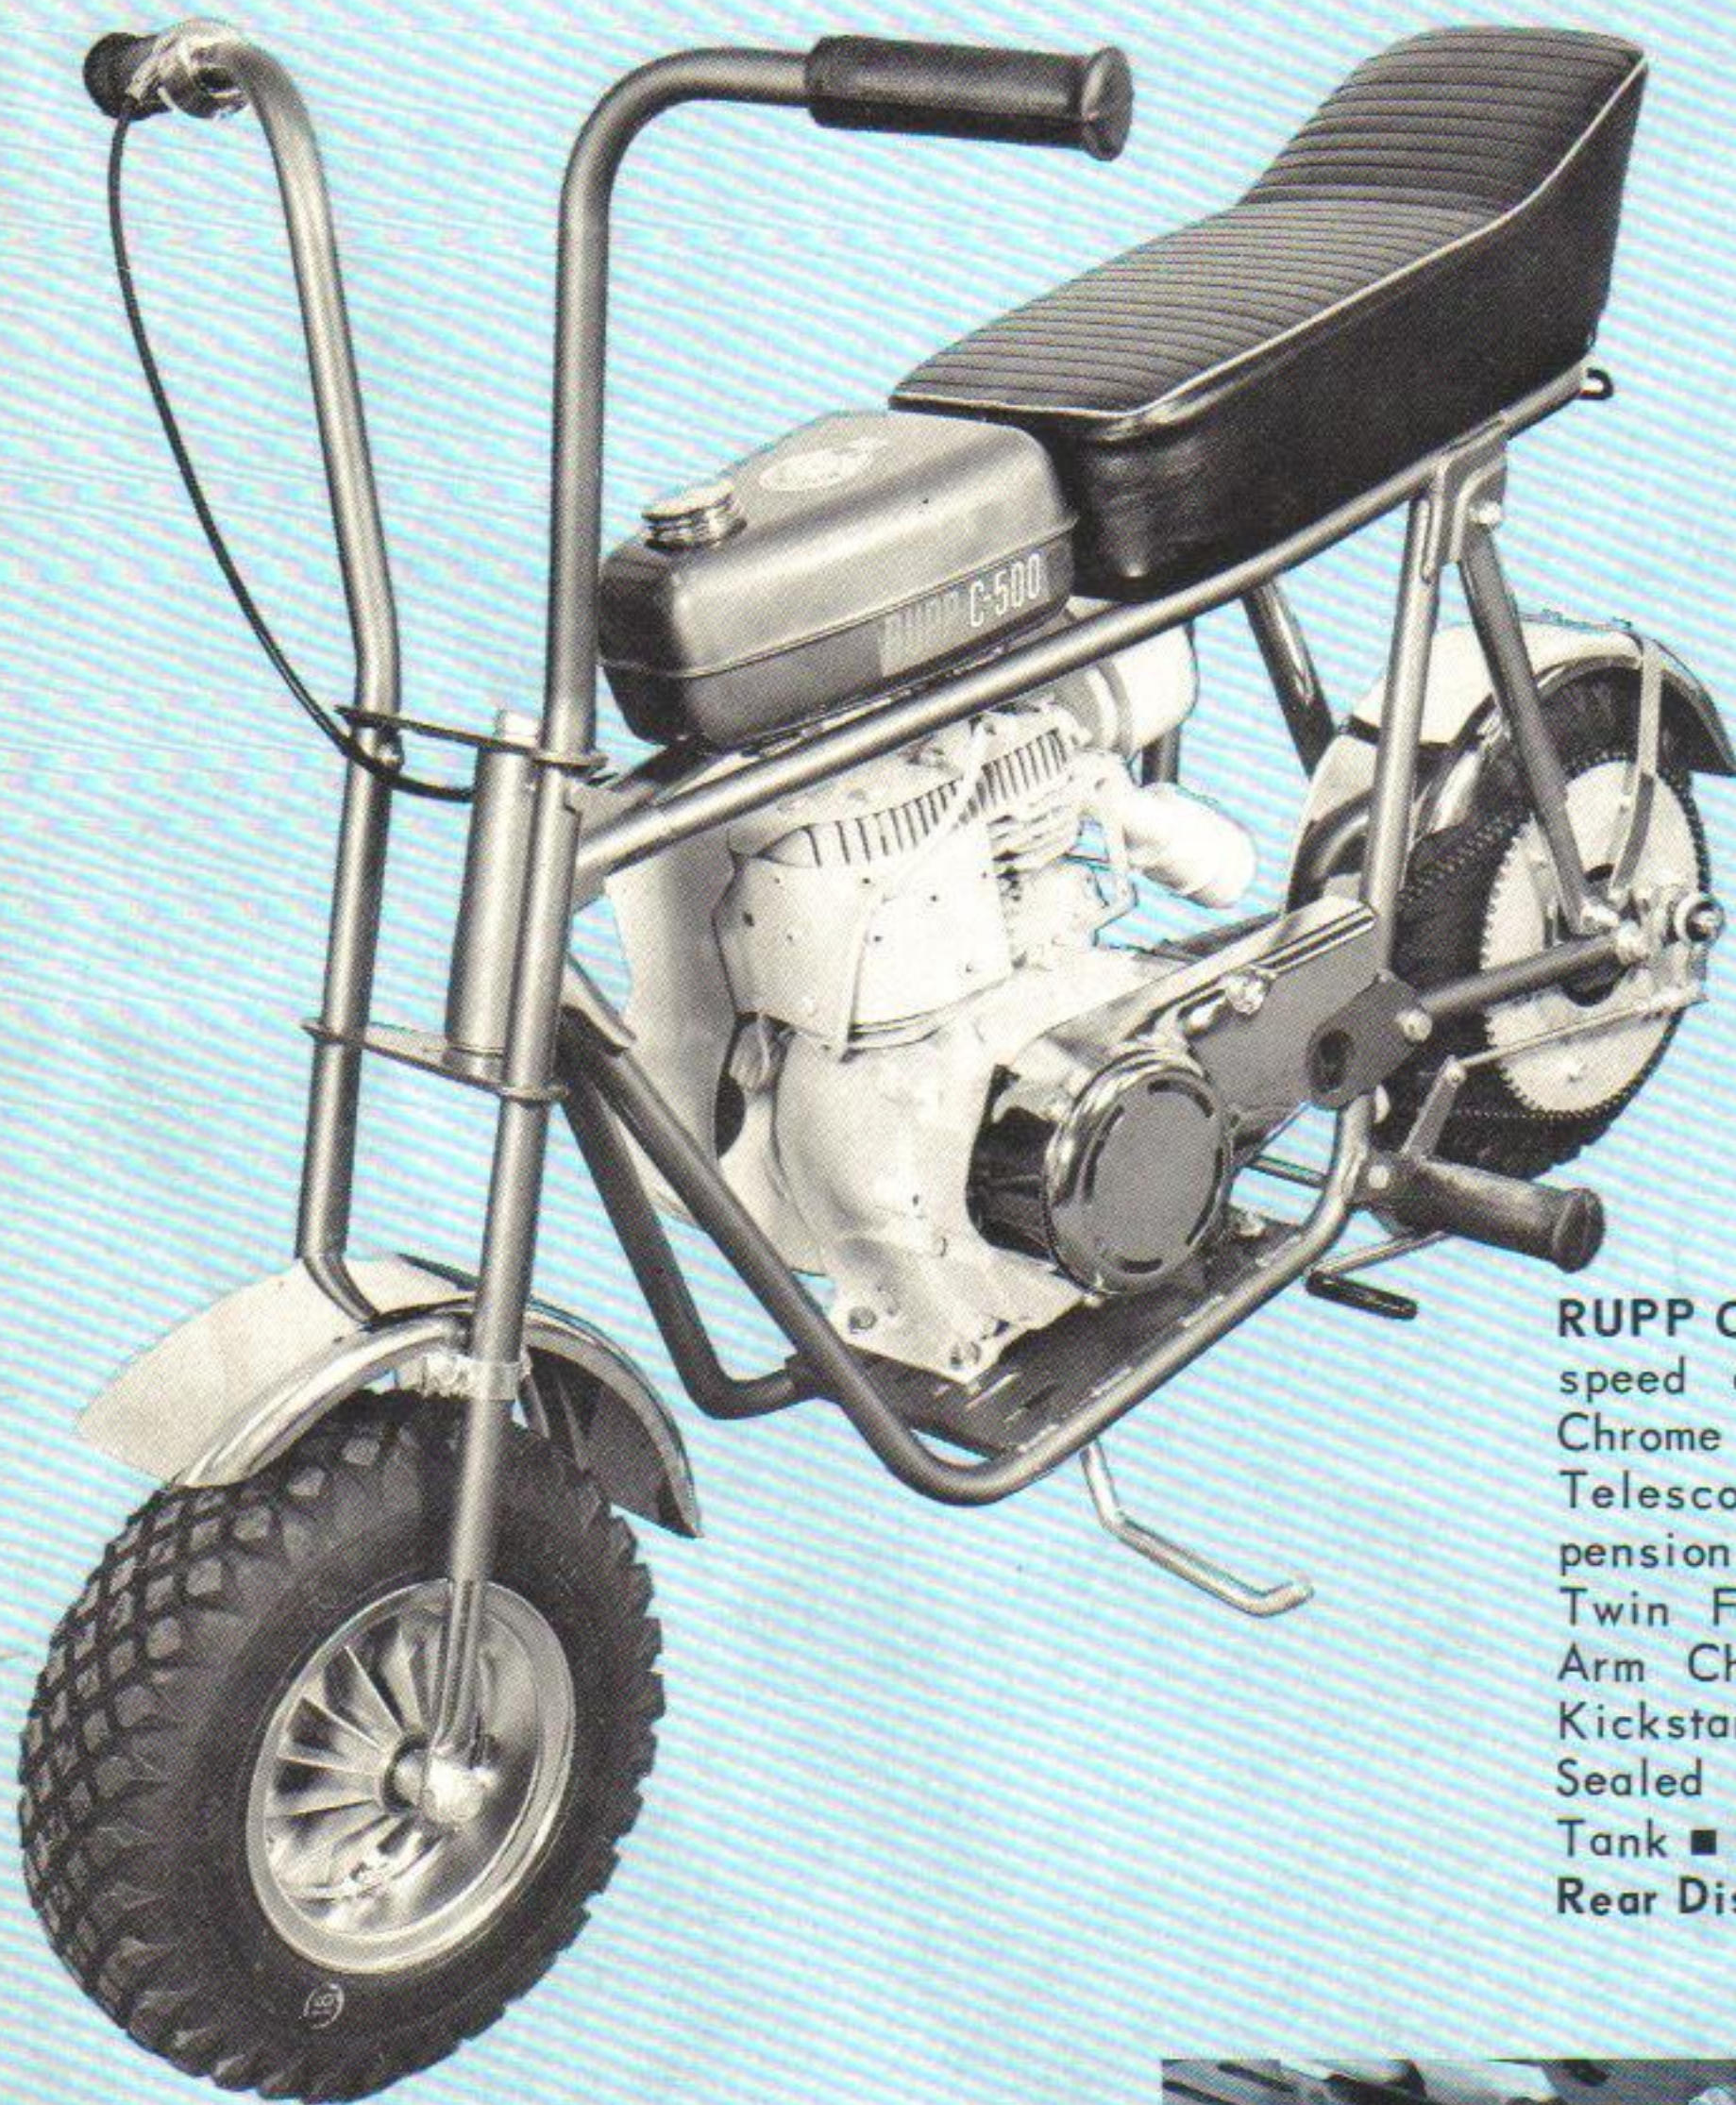

INTRODUCES ANOTHER

"GREAT ONE" THE NEW

C-500

RUPP C-500: 5 H.P. Tecumseh engine ■ Single speed automatic clutch ■ Chrome Fenders ■ Chrome Chain guard ■ Chrome Wheel Rims ■ Telescoping Spring Loaded Front & Rear Suspension ■ Rubber Motor Cycle Twist grips ■ Twin Frame Construction ■ New Type Spring Arm Chain Idler ■ Retractable Foot Pads ■ Kickstand ■ Plush Naugahyde Upholstery ■ Sealed Ball Bearings ■ Painted Custom Fuel Tank ■ Nassau Blue Color ■ New Foot Operated Rear Disc Brake

Notice the design simplicity of this new foot operated rear disc brake, specially engineered to provide dependable single brake stopping action on the all new and powerful C-500.

OPERATIONS MANUAL MAINTENANCE INSTRUCTIONS & PARTS LIST FOR C-500 CYCLE