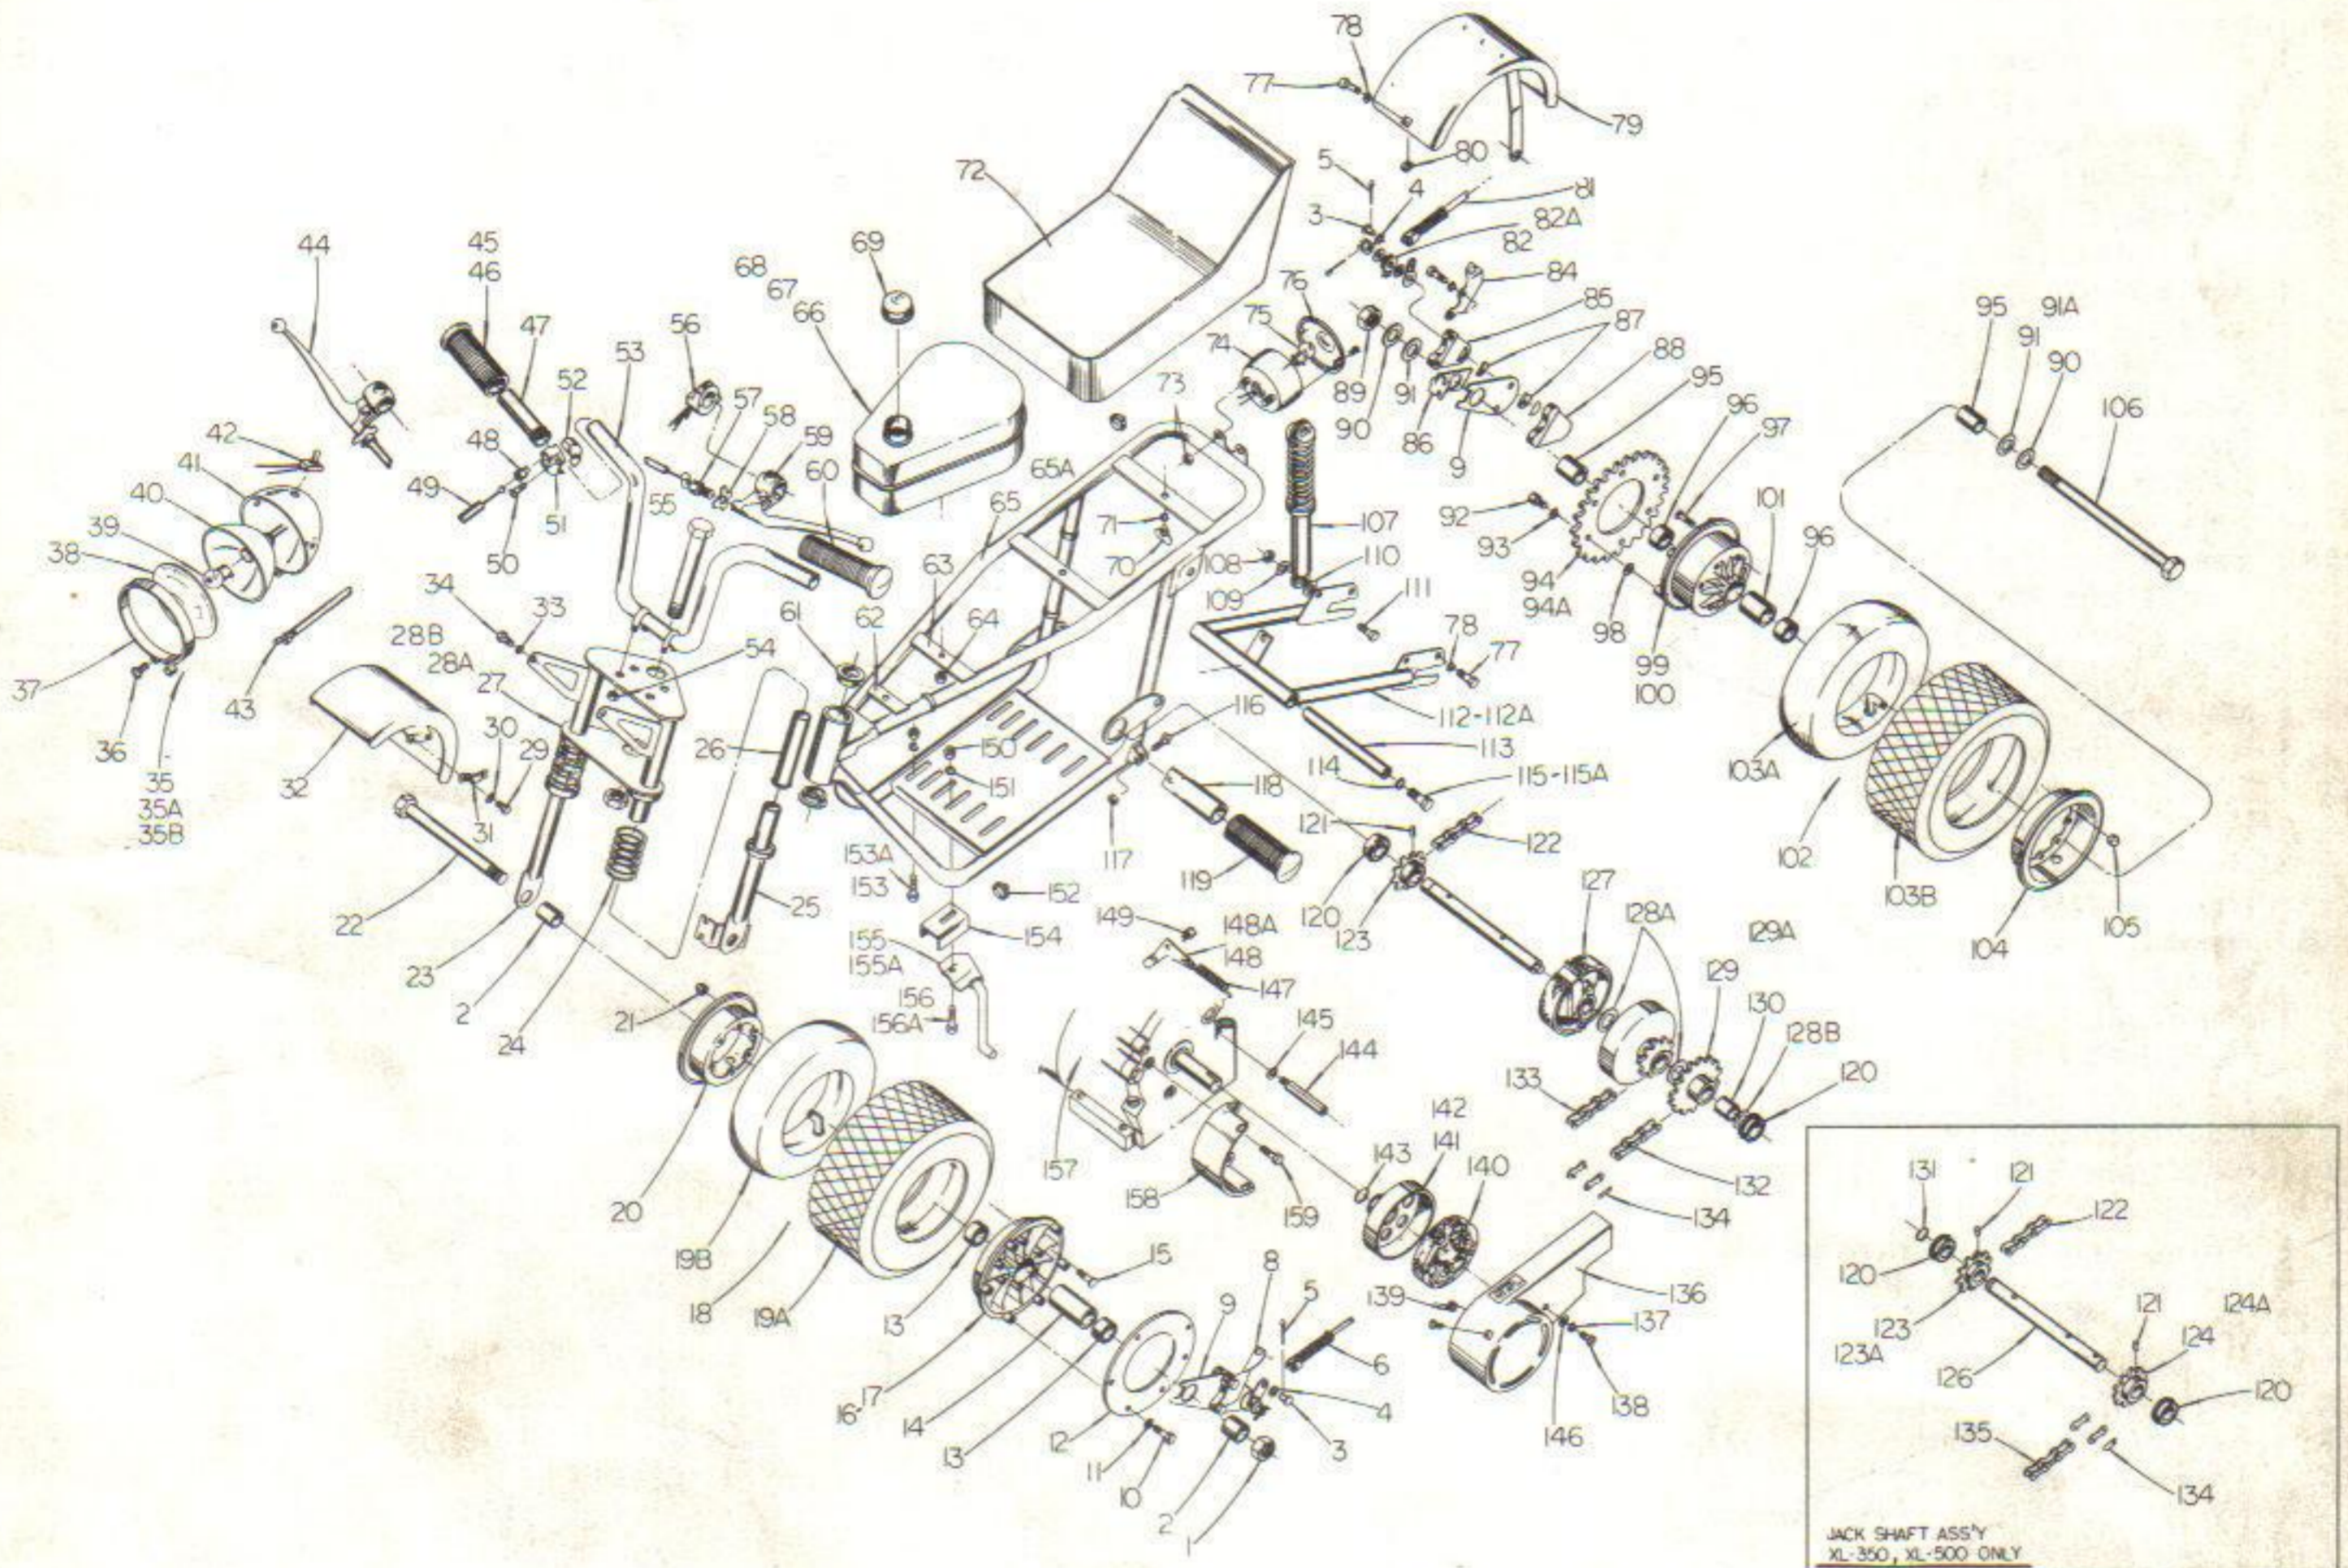

Ref. No.	Part No.	Description	No. Req'd.	Ref. No.	Part No.	Description	No. Req'd.
1		5/8-18 Conelok Nut, Full	2	69	10055	1/4" Clevis	1
2	11490	Wheel Spacer	2	70		1/4-28 Hex Nut	1
3	10257	Acorn Nut #10-32	12	71	13264	Brake Conn. Rod	1
4	11396	Outer Rim W/Valve Hole	2	72		3/8-24 Conelok Nut, Full	4
5	11472	6" Tire Assy.	2	73		5/16 U.S.S. Flat Washer	4
5A	10125	6" Studded Tire	2	74		3/8-24 x 1 1/2 H.H.C.S.	4
5B	10124	6" Inner Tube	2	75	11582	Rear Shock Assy.	2
6	10429	Whl. Bearing 5/8"	4	76	11124	Rear Shock Extension	2
7	12846	Spacer Tube, Whl. Bearing	2	77	11183	Rear Shock Spring	2
8	12965	Front Whl. Assy. Less T & T	1	78	11182	Upper Shock Plug	2
8A	11401	Front Whl. Casting	1	79	11125	Rear Shock Sleeve	2
9	11573	Outer Rim W/O Valve Hole	1	80	11164	Swing Arm Pivot Rod	1
10	11399	Acorn Whl. Stud #10-32	6	81	12975	Swing Frame, Unpntd.	1
11	12892	Front Axle	1		12842	Swing Frame, Painted	1
12	11178	Front Fender	1	82		3/8-24 x 1 H.H.C.S.	2
13	10467	Mounting Clamp	2	83		3/8 Split Lock Washer	2
14		1/4 Ext. Tooth Lock Washer	4	84		1/4 SAE Flat Washer	1
15		#14 x 1/2 Self Tap Screw	4	85		5/16-18 x 1 H.H.C.S.	2
16	11598	Front Shock Assy.	2	86		5/16-18 Conelok Nut, Full	2
17	13207	Strut Assy.	2	87	13587	Foot Brake Lever Assy.	1
18	13206	Strut Spring	2	88	13315	Mounting Bracket	1
19	13203	Strut Plug Upper	2	89	12382	Pedal Tube	2
20		1/4-28 x 1 1/4 H.H.C.S.	2	90	11185	Rubber Pedal Cover	2
21		1/4-28 Conelok Nut, Full	2	91		5/16-18 Flg. Lock Nut	1
22	11154	Steering Column Bolt	1	92	13030	Chain Tension Arm Assy.	1
23		5/8-18 Conelok Nut, Thin	1	93	13032	Chain Tension Block	1
24	11173	Fork, Unpntd.	1	94	13031	Chain Tension Arm	1
	12501	Fork, Painted	1	95		5/16-18 x 1/2 Whiz Lk. Flng. Screw	1
25	11583	Throttle Twist Grip Assy. W/Grip	1	96		5/16-18 Hex Nut	4
26	10512	Cable Adaptor Ring	1	97		5/16 Split Lock Washer	4
27	10513	Adaptor Ring	1	98		5/16-18 x 5/8 H.H.C.S.	3
28		#10-32 x 1/2 Fill. Hd. Screw	2	99		5/16-18 x 1 1/2 H.H.C.S.	1
29	10514	Ferrule, Twist Grip	1	100	13554	Kickstand	1
30	10511	Barrel, Twist Grip	1	101	11146	Kickstand Bracket	1
31	10809	1" I.D. Rubber Grip	1	102	10934	Nylon Cable Retainer	2
32	10140	36" Throttle Cable	1	103	13097	Throttle Arm Assy.	1
33	10769	7/8 I.D. Rubber Grip	1	104		#6-32 x 5/16 Hex Hd. Slot Screw	1
34	10107	Steering Column Bearing	2	105	13050	Throttle Return Spring	1
35	12958	Rubber Strip, Front	1	106	12895	Chain Guard Mtg. Stud	1
36	12957	Rubber Strip, Rear	1	107	13445	5.0 H.P. Lauson Eng.	1
37		1/4-20 Conelok Nut	3	108	10446	Chain Guard Adaptor	1
38	12851	Frame, Unpntd.	1	109		5/16-24 x 1/2 H.H.C.S.	2
	12952	Frame, Painted	1	110	13551	12T Clutch	1
39	13019	Fuel Tank, Assy.	1	111	13552	12T Drum & Sprocket	1
40	13576	Fuel Tank (Body Only)	1	112	13119	Snap Ring	1
41	12151	Outlet Elbow	1	113	13406	Hub & Spider Assy. (Complete W/Shoes)	1
42	12698	Fuel Line 11"	1		13404	Sprocket Bushing	1
43	10829	Cap	1		13398	Hub & Spider	1
44	12950	Seat	1		13109	Clutch Shoes (Set of 3)	1 set
45		1/4 Split Lock Washer	2		13117	Clutch Springs (Set of 3)	1 set
46	11157	1/4-20 x 5/8 Thumb Screw	2		13118	1/4-20 x 1/4 Socket Hd. Cap Screw	1
47		1/4-20 x 1/2 H.H.C.S.	3		13394	Fiber Washer	1
48		1/4 Split Lock Washer	13	114		1/4-20 x 1/2 Pan Hd. Mach. Screw	3
49	13025	Rear Fender	1	115	12904	Chain Guard	1
50	10502	1/4-20 Tinnerman Nut	3			DECALS (Not Shown)	
51	12891	Rear Axle	1		12534	Caution Decal (Hands & Feet)	1
52	12966	Belleville Washer	2		12533	Caution Decal (One Rider)	1
53	12967	Flat Washer	1		13028	Disc Brake Decal	1
54	12844	Wheel Spacer	2		13492	C-500 Decal	2
55	12845	Rear Whl. Assy. Less T & T	1			MISC. & OPTIONAL EQUIP.	
55A	12835	Wheel Casting	1		11593	Clear Windshield	
56	10253	Wheel Stud	6		11603	"Nassau Blue" Spray Bomb	
57	13553	Drive Chain 138 Pt.	1		12503	"Candy Apple Red" Spray Bomb	
58	10326	Master Link	1		12504	"Yellow Gold" Spray Bomb	
59	12876	Plate Sprocket 72 T	1		13087	Horn	
60		1/4-20 x 3/4 Socket Hd. Cap Screw	6		13063	Basket Kit	
61	13570	Caliper Brake Assy.	1		13126	Mirror, L.H.	
62	12727	Caliper Brake Anvil	1		13125	Mirror, R.H.	
63	12974	Brake Pucks	1 pr.		11592	Rubber Shock Covers (Pair)	
64	12728	Caliper Brake Housing	1		13094	Exhaust Pipe Kit	
65	12837	Disc Brake Adaptor	1				
66	12839	Disc Brake Stop	1				
67	10075	1/4" Clevis Pin	1				
68		1/16 x 1/2 Cotter Pin	1				

PARTS LIST

FOR XL-350, XL-500 & TT-500 CYCLES

RUPP MANUFACTURING, INC.

P. O. BOX 1095, MANSFIELD, OHIO 44903

MANUFACTURERS OF "QUALITY IN MOTION," SNOW VEHICLES / RACING KARTS / CYCLES