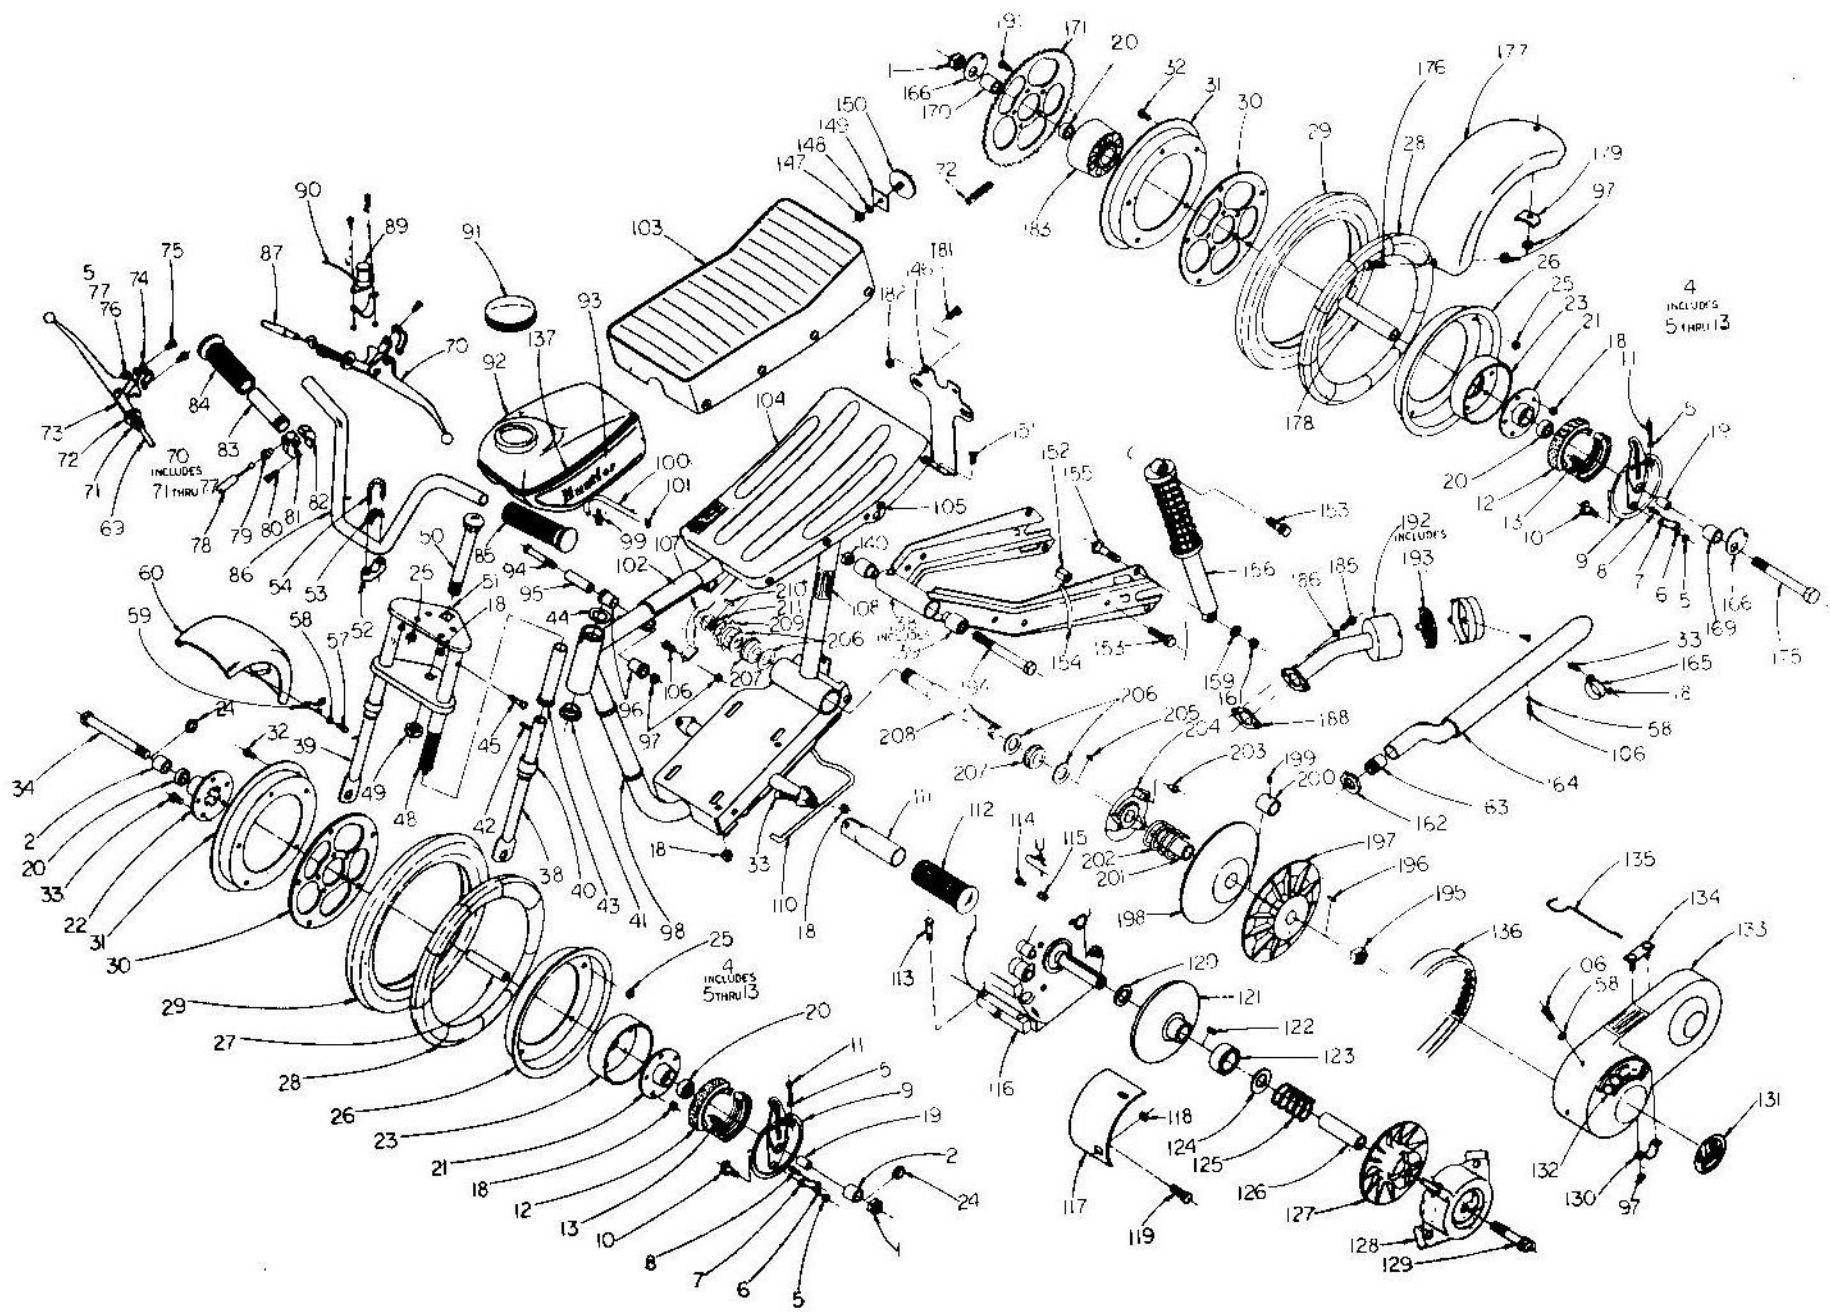

BLACK WIDOW, ROADSTER, ENDURO

HUSTER, SCRAMBLER

BLACK WIDOW, ROADSTER, HUSTLER, SCRAMBLER, ENDURO

REF. NO.	PART NO.	DESCRIPTION	NO. REQ'D.				
			Black Widow	Roadster	Hustler	Scrambler	Enduro
1	14059	Nut Conelok 1/2-20	4	4	2	2	4
2	17673	Spacer Wheel	1	1			1
	17679	Spacer Wheel			2	2	
3	17672	Spacer Wheel	1	1			1
4	17813	Brake Assembly Complete	2	2	2	1	2
5	13960	Nut Hex 6mm	8	8	8	4	8
6	14080	Washer Flat 3/16	4	4	4	2	4
7	18122	Arm, Actuator	2	2	2	1	2
8	18124	Retainer Cable	2	2	2	1	2
9	18118	Plate Backing	2	2	2	1	2
10	18121	Cam Shaft	2	2	2	1	2
11	18123	Adjuster Cable	2	2	2	1	2
12	18119	Brake Shoe	4	4	4	2	4
13	18120	Spring Brake Shoe	4	4	4	2	4
14	18366	Front Wheel Complete	1	1			1
	18377	Rear Wheel Complete	1	1			1
15	15589	Nipple Spoke	72	72			72
16	18367	Spoke Wheel	72	72			72
17	18368	Bearing	4	4			4
18	14029	Nut Conelok 5/16-18	9	9	15	15	9
19	17922	Spacer Brake			2	1	
20	17907	Bearing			4	4	
21	18128	Wheel Hub Brake			2	1	
22	17927	Wheel Hub			1	2	
23	17665	Brake Drum			2	1	
24	17921	Spacer Strut			2	2	
25	14055	Nut Conelok 5/16-24	4	4	14	14	4
26	17913	Rim LH			2	2	
27	17920	Spacer Bearing			1	1	
28	15380	Tube			2	2	
29	17547	Tire Moto Cross			2		
	15083	Tire, Trials				2	
30	17909	Disc. Wheel			2	2	
31	17911	Rim RH			2	2	
32	17109	H.H.C. Screw 5/16-24 x 5/8			10	10	
33	GM180079	H.H.C. Screw 5/16-18 x 1	2	3	8	7	2
34	17923	Axle			1	1	
	17683	Axle	1	1			1
35	17728	Rim Strip	2	2			2
36	17729	Tube	2	2			2
37	17513	Tire 12" Trials		2			
	17512	Tire 12" Moto Cross	2				
38	17534	Strut Brake Side	1	1	1		1
39	17529	Strut	1	1	1	2	1
40	17470	Seal, Shock	2	2	2	2	2
41	10107	Bearing	2	2	2	2	2
42	GM103753	Pin	2	2	2	2	2
43	17496	Bushing, Fork	2	2	2	2	2
44	12967	Washer Flat	1	1	1	1	1
45	18026	Bolt, Upper Spring	2	2	2	2	2
46	17479	Bracket Headlight		2			
47	17796	Reflector Amber		2			
48	17465	Spring, Shock	2	2	2	2	2
49	14032	Nut, Conelok 5/8-18	1	1	1	1	1
50	17701	Bolt Steering Column	1	1	1	1	1
51	30251	Fork Prime	1	1	1	1	1
52	17477	Mount, Handlebar	2	2	2	2	2
53	17663	Clamp, Handlebar	2	2	2	2	2