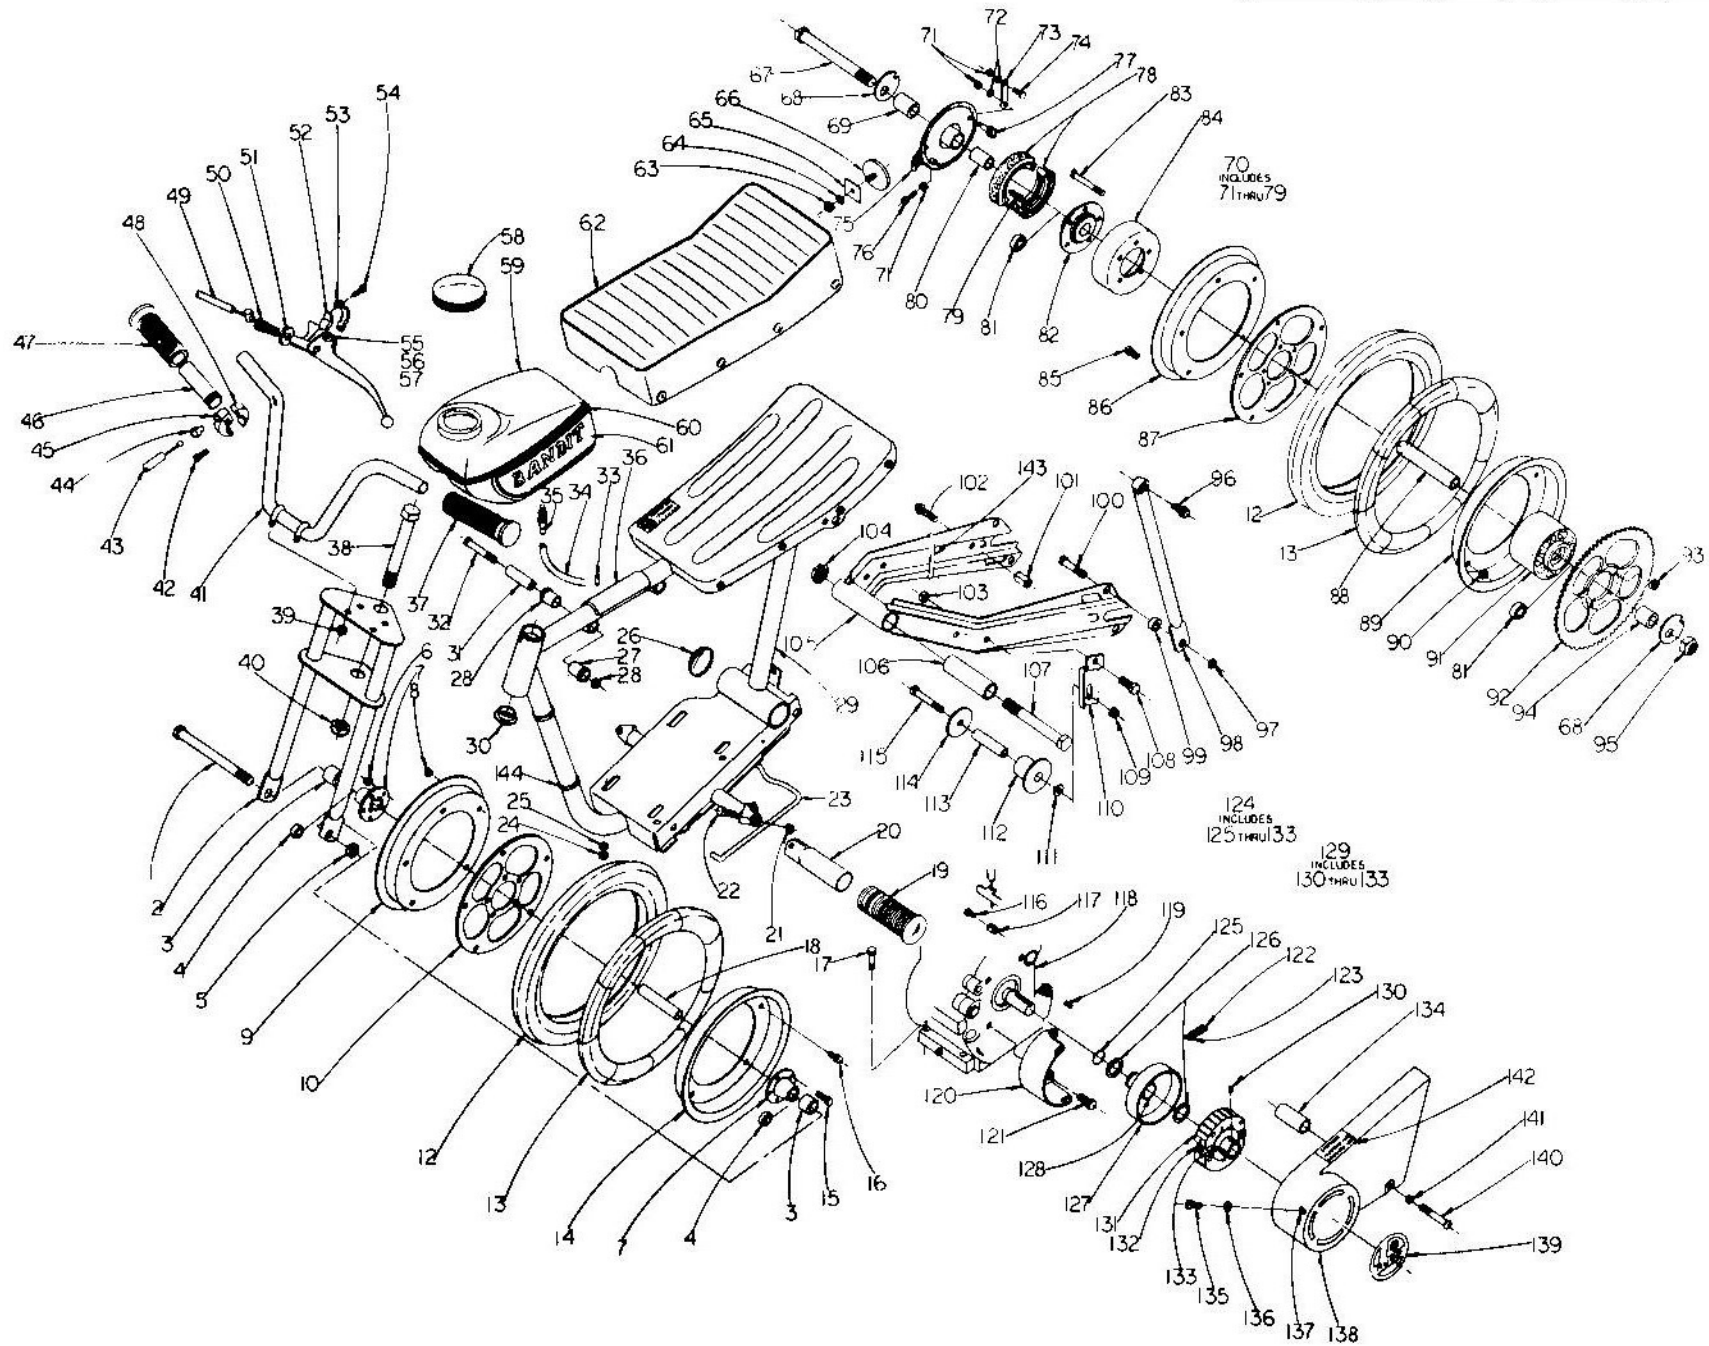

BANDIT

BANDIT

REF. NO.	PART NO.	DESCRIPTION	NO. REQ'D.
1	15248	Bolt, Axle	1
2	30250	Fork in Prime	1
3	17680	Spacer	2
4	17907	Bearing	2
5	14059	Nut, Conelock 1/2-20	1
6	14029	Nut, Conelock 5/16-18	5
7	17877	Hub, Front	2
8	14055	Nut, Conelock 5/16-24	5
9	17912	Rim, R.H. Wheel (Painted)	1
10	17872	Rim, R.H. Wheel	1
	17910	Wheel, Disc Painted	1
	17559	Wheel, Disc	1
12	15083	Tire 10" Trials	2
13	15380	Tube	2
14	17914	Rim, L.H. Wheel (Painted)	1
15	17873	Rim, L.H. Wheel	1
	GM180079	Screw, H.H.C. 5/16-18 x 1" Lg.	5
16	17109	Screw, H.H.C. 5/16-24 x 5/8" Lg.	5
17	14002	Screw, H.H.G. 5/16-18 x 1-1/2" Lg.	4
18	17918	Spacer, Bearing	1
19	10109	Cover, Pedal	2
20	12382	Tube Pedal	2
21	14029	Nut, Conelock 5/16-18	2
22	GM180074	Screw, H.H.C. 5/16-18 x 1" Lg.	2
23	17431	Stand, Kick	1
24	14029	Nut, Conelock 5/16-18	4
25	14039	Washer, Flat	4
26	15445	Plug, Button	1
27	14028	Nut, Conelock 1/4-2	2
28	15345	Bushing, Rubber	4
29	30252	Frame in Prime	1
30	10107	Bearing, Steering Column	2
31	15352	Spacer, Bushing	2
32	GM180042	Screw, H.H.C. 1/4-20 x 1-3/4" Lg.	2
33	12324	Clamp, Hose	2
34	16150	Fuel Line 6" Lg.	1
35	15419	Connector, Fuel Line	1
36	15295	Pad, Fuel Tank Mounting	1
37	10109	Grip, Plastic 7/8 I.D.	1
38	17808	Bolt, Steering Column	1
39	14031	Nut, Conelock 3/8-16	4
40	14032	Nut, Conelock 5/8-18	1
41	15429	Handle Bar	1
42	14017	Screw F.H.M.	2
43	17901	Throttle Cable	1
44	10514	Ferrule, Twist Grip	1
45	10512	Ring, Cable Adaptor	1
46	10511	Barrel, Twist Grip	1
47	10576	Grip, Plastic 1" I.D.	1
48	10513	Ring, Adaptor	1
49	17726	Brake Cable	1
50	13813	Ferrule, Brake Lever Cable	1
51	13814	Ferrule, Locknut	1
52	15591	Brake Lever	1
53	13816	Clamp, Brake Lever	1