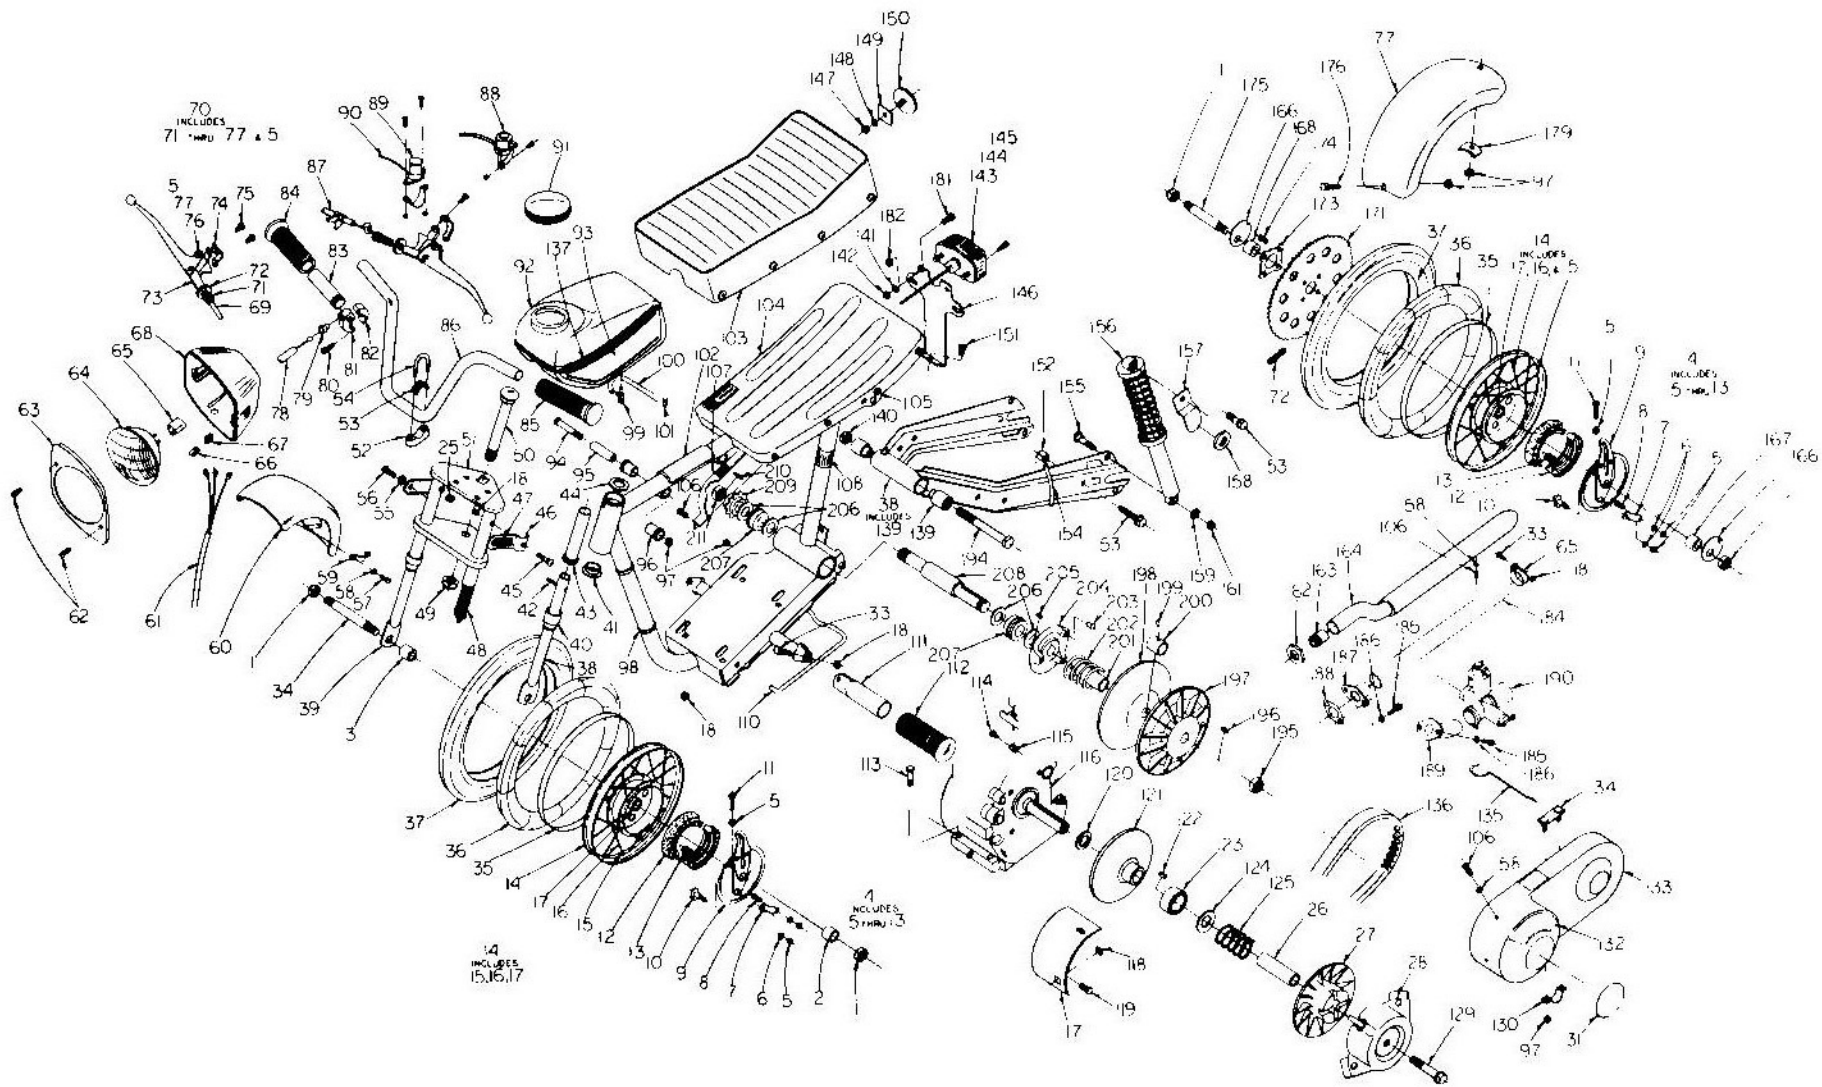

BLACK WIDOW, ROADSTER, ENDURO