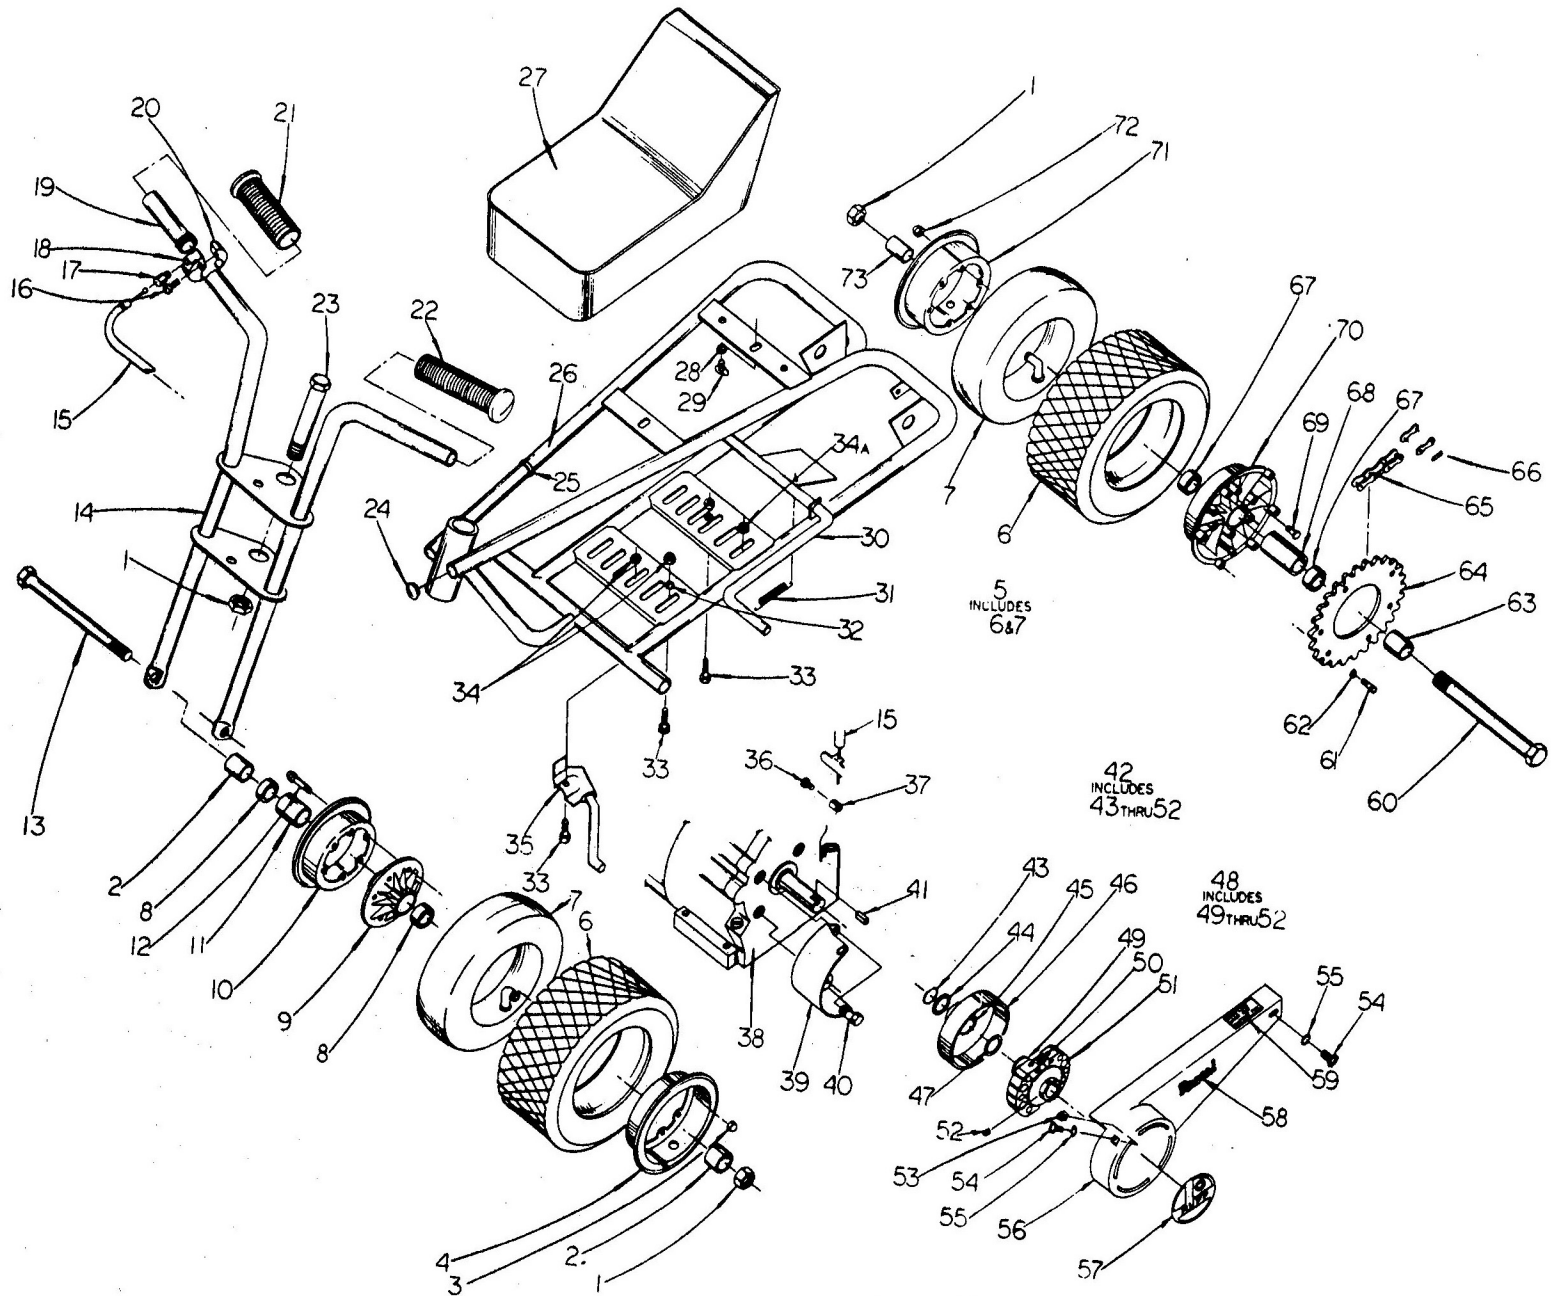

RASCAL

RASCAL

REF. NO.	PART NO.	DESCRIPTION	NO. REQ'D.
1	14033	Nut, Conelock 5/8-16	3
2	11490	Spacer	2
3	10257	Nut, Acorn 10-32	6
4	17845	Rim	1
6	10125	Tire 6"	2
7	10124	Tube 6"	2
8	10429	Bearing	2
9	11401	Casting, Wheel Front	1
10	17844	Rim	1
11	12846	Spacer, Tube	1
12	11399	Stud, Acorn	6
13	12892	Axle, Front	1
14	30248	Handle Bar In Prime	1
15	10140	Cable, Throttle 36" Lg.	1
16	14017	F.H.M. Screw	2
17	10514	Ferrule, Twist Grip	1
18	10512	Ring, Cable Adaptor	1
19	10511	Barrel, Twist Grip	1
20	10513	Ring, Adaptor	1
21	10576	Grip, Plastic 1"	1
22	10109	Grip, Plastic 7/8"	1
23	10111	Bolt, Steering Column	1
24	12364	Plug, Tube	2
25	10934	Retainer, Nylon Cable	1
26	30246	Frame In Prime	1
27	12499	Seat	1
28	14045	Washer, External Tooth Lock	2
29	11157	Thumb Screw 1/4-20 x 5/8" Lg.	2
30	17894	Brake (Painted) Purple	1
	17839	Brake (Not Painted)	1
31	10041	Spring, Brake	1
32	14047	Washer, Lock	4
33	14002	H.H.C. Screw 5/16-18 x 1-1/2" Lg.	5
34	14024	Nut, Hex 5/16-18	4
34A	14035	F.W.L. Nut 5/16-18	1
35	13804	Kickstand	1
36	14016	H.H.M. Screw 8-32 x 5/16" Lg.	1
37	10176	Clamp, Cable Stop	1
38	12178	Engine	1
39	17828	Bracket, Clutch Guard	1
40	13995	H.H.C. Screw 5/16-24 x 1/2" Lg.	2
41	12495	Key 3/16" x 3/16" x 5/8" Lg.	1
42	13914	Clutch 11T (Complete)	1
43	12456	Retainer Ring	1
44	13946	Washer	1
45	13918	Bearing, Clutch	1
46	13917	Drum & Sprocket 11T	1
47	13946	Washer	1
48	13916	Hub, Drive W/Shoes & Spring	1
49	13915	Hub, Drive 5/8 Bore	1
50	13908	Spring, Yellow	2
51	13907	Shoes	2
52	14021	Socket Set Screw 1/4-28 x 1/4" Lg.	2
53	10502	Speed Nut	2
54	14013	P.H.M. Screw 1/4-20 x 1/2" Lg.	3