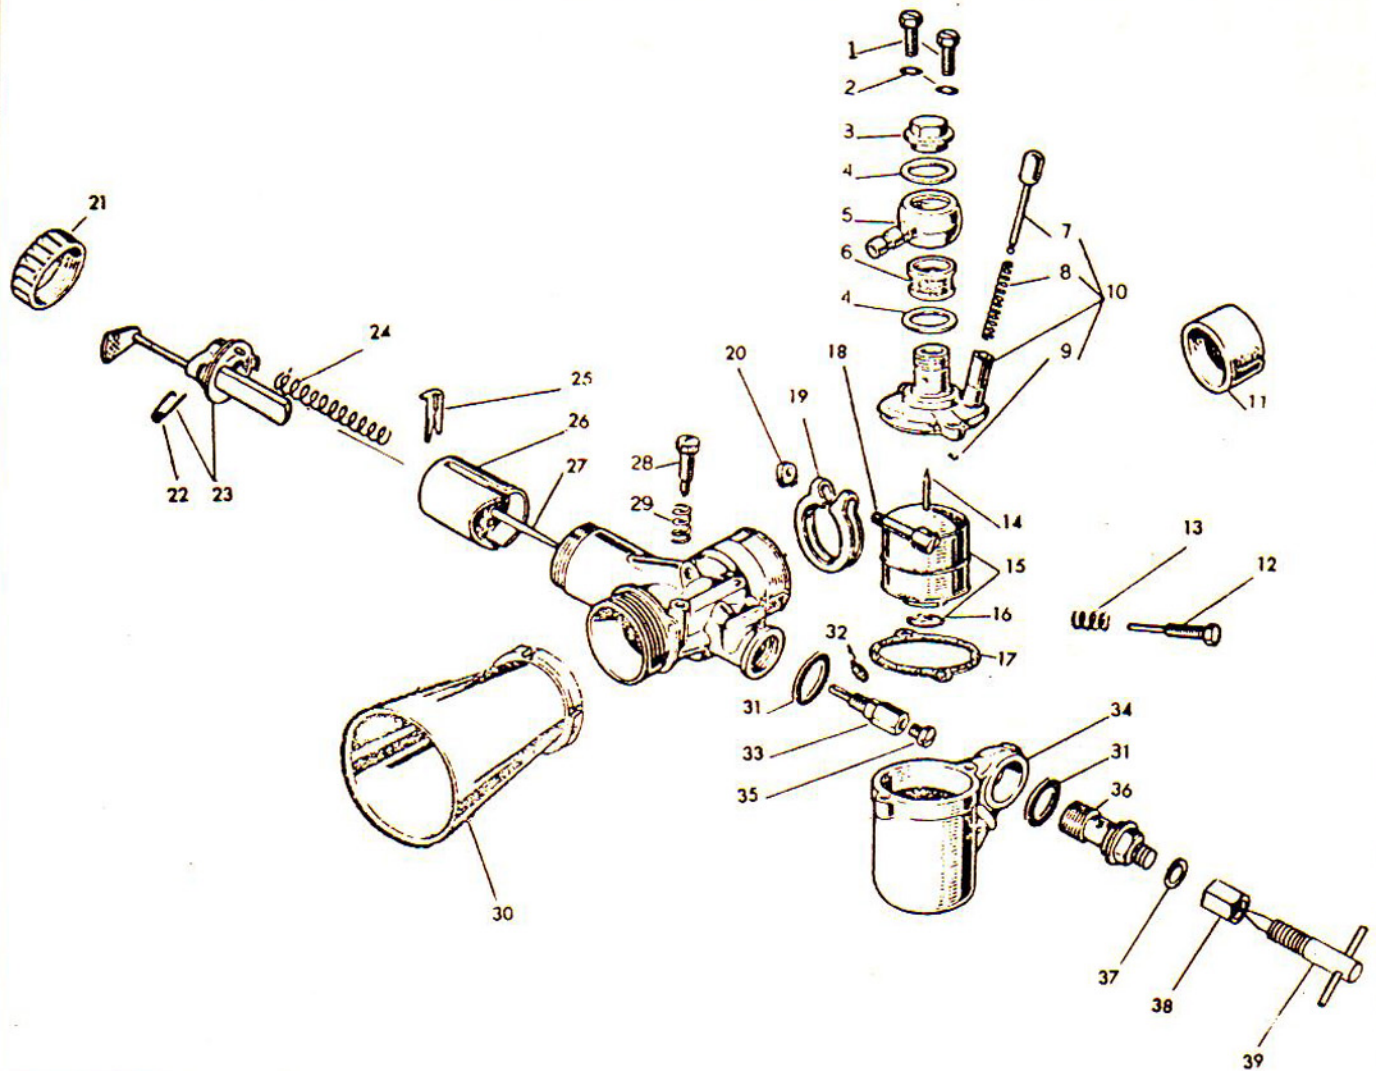

DELLORTO CARBURETOR RUPP P.N. 18149

ITEM NO.	RUPP PART NO.	DESCRIPTION	ITEM NO.	RUPP PART NO.	DESCRIPTION
1	18444	Screw, Sl. Hex Hd. 4m x 15m	21	18463	Ring, Locking
2	14075	Washer, Split Lock # 8	22	18464	Clip
3	18445	Plug	23	18465	Cover, Valve
4	18446	Gasket	24	18466	Spring, Valve
5	18447	Connector, Fuel Inlet	25	18467	Clip
6	18448	Filter	26	18468	Valve
7	18449	Primer	27	18469	Needle, Valve
8	18450	Spring, Primer	28	18470	Screw, Idle Adjustment
9	18451	Circllet, Primer Retaining	29	18471	Spring
10	18452	Cover, Float Bowl	30	18472	Megaphone
11	18453	Reducer	31	18473	Gasket
12	18454	Screw, Idle Slide	32	18474	Jet
13	18455	Spring	33	18475	Atomizer
14	18456	Needle, Float	34	18476	Bowl, Float
15	18457	Float	35	17654	Jet
16	18458	Circllet, Needle Retaining	36	17652	Housing, Jet
17	18459	Gasket	37	18177	O-Ring
18	18460	Screw	38	17653	Hex Nut Fitting
19	18461	Clamp	39	17651	Screw, Jet
20	18462	Nut