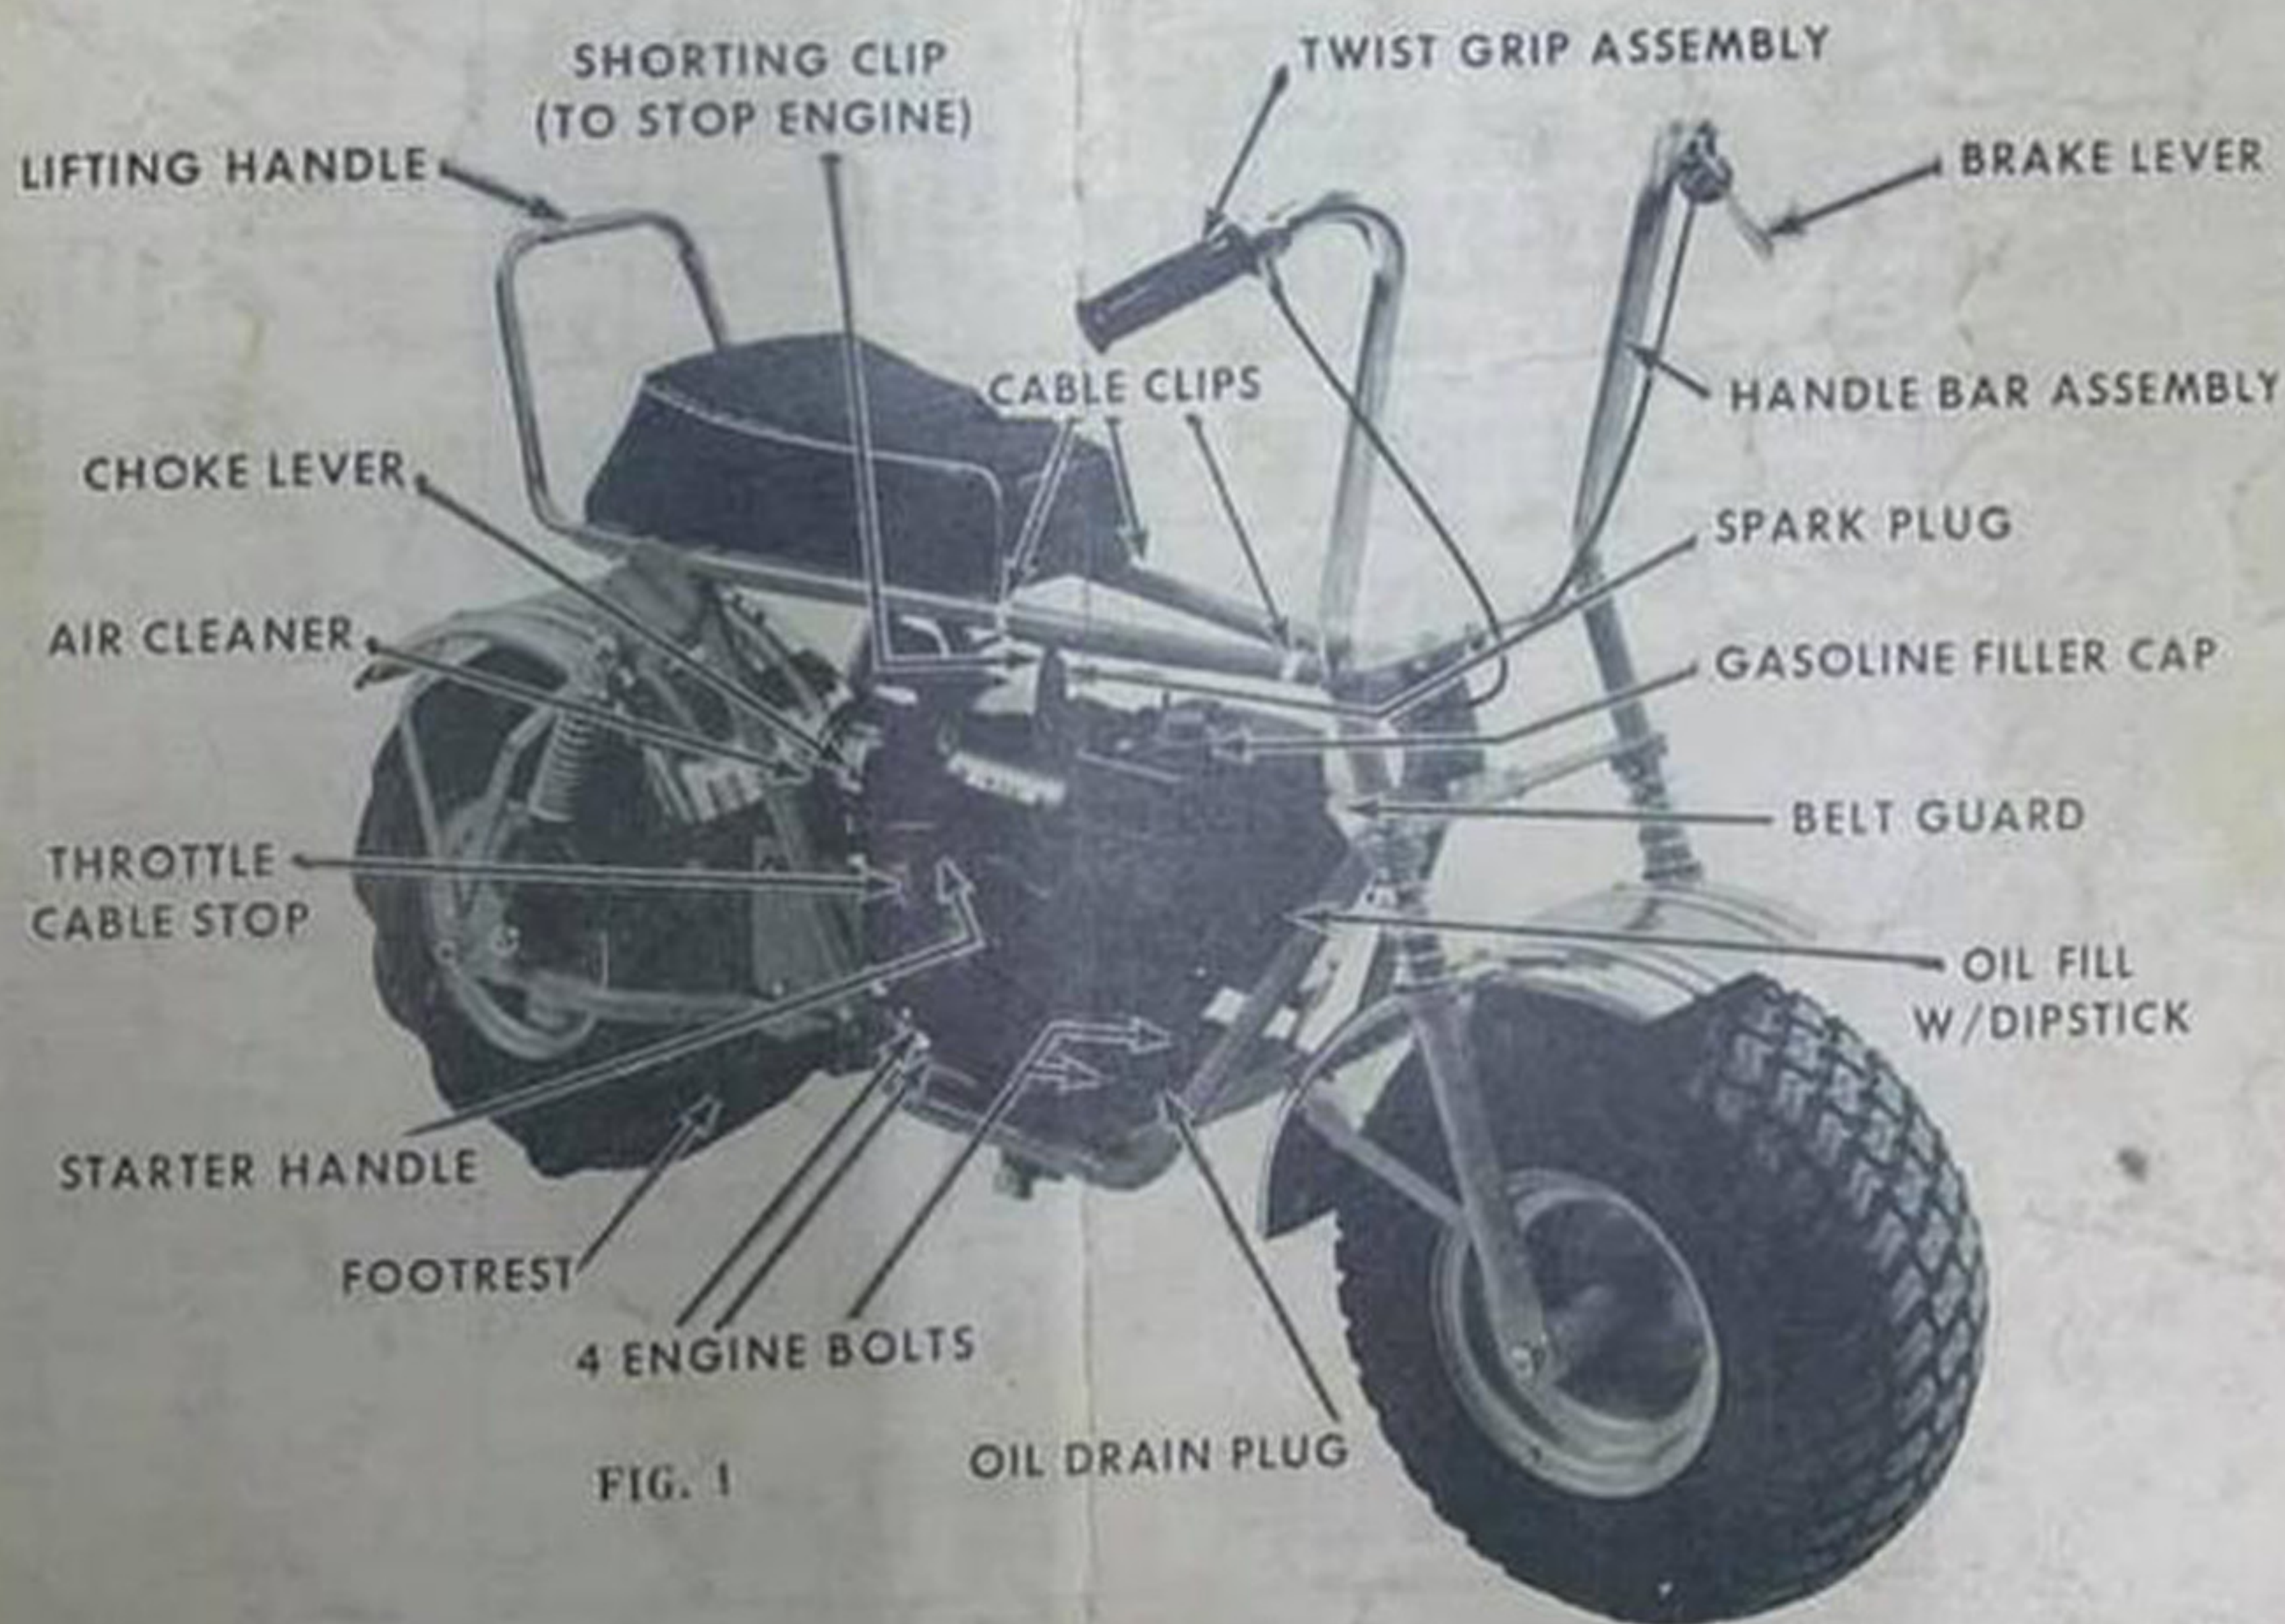

GUARANTEE

We guarantee the Sears All Terrain Mini-Bike to be free from defects in material or workmanship. Should a defect occur, return the product to us and we will, without cost to you:

1. Within ninety (90) days from date of sale, either repair or replace and install any part of the Power Train (consisting of engine, clutch, chain and sprocket) which proves defective.
2. Within six (6) months from date of sale, either repair or replace and install any parts, except Power Train, which prove defective.

SEARS, ROEBUCK AND CO.

REFERENCE PHOTO FOR ASSEMBLY AND INSTRUCTIONS