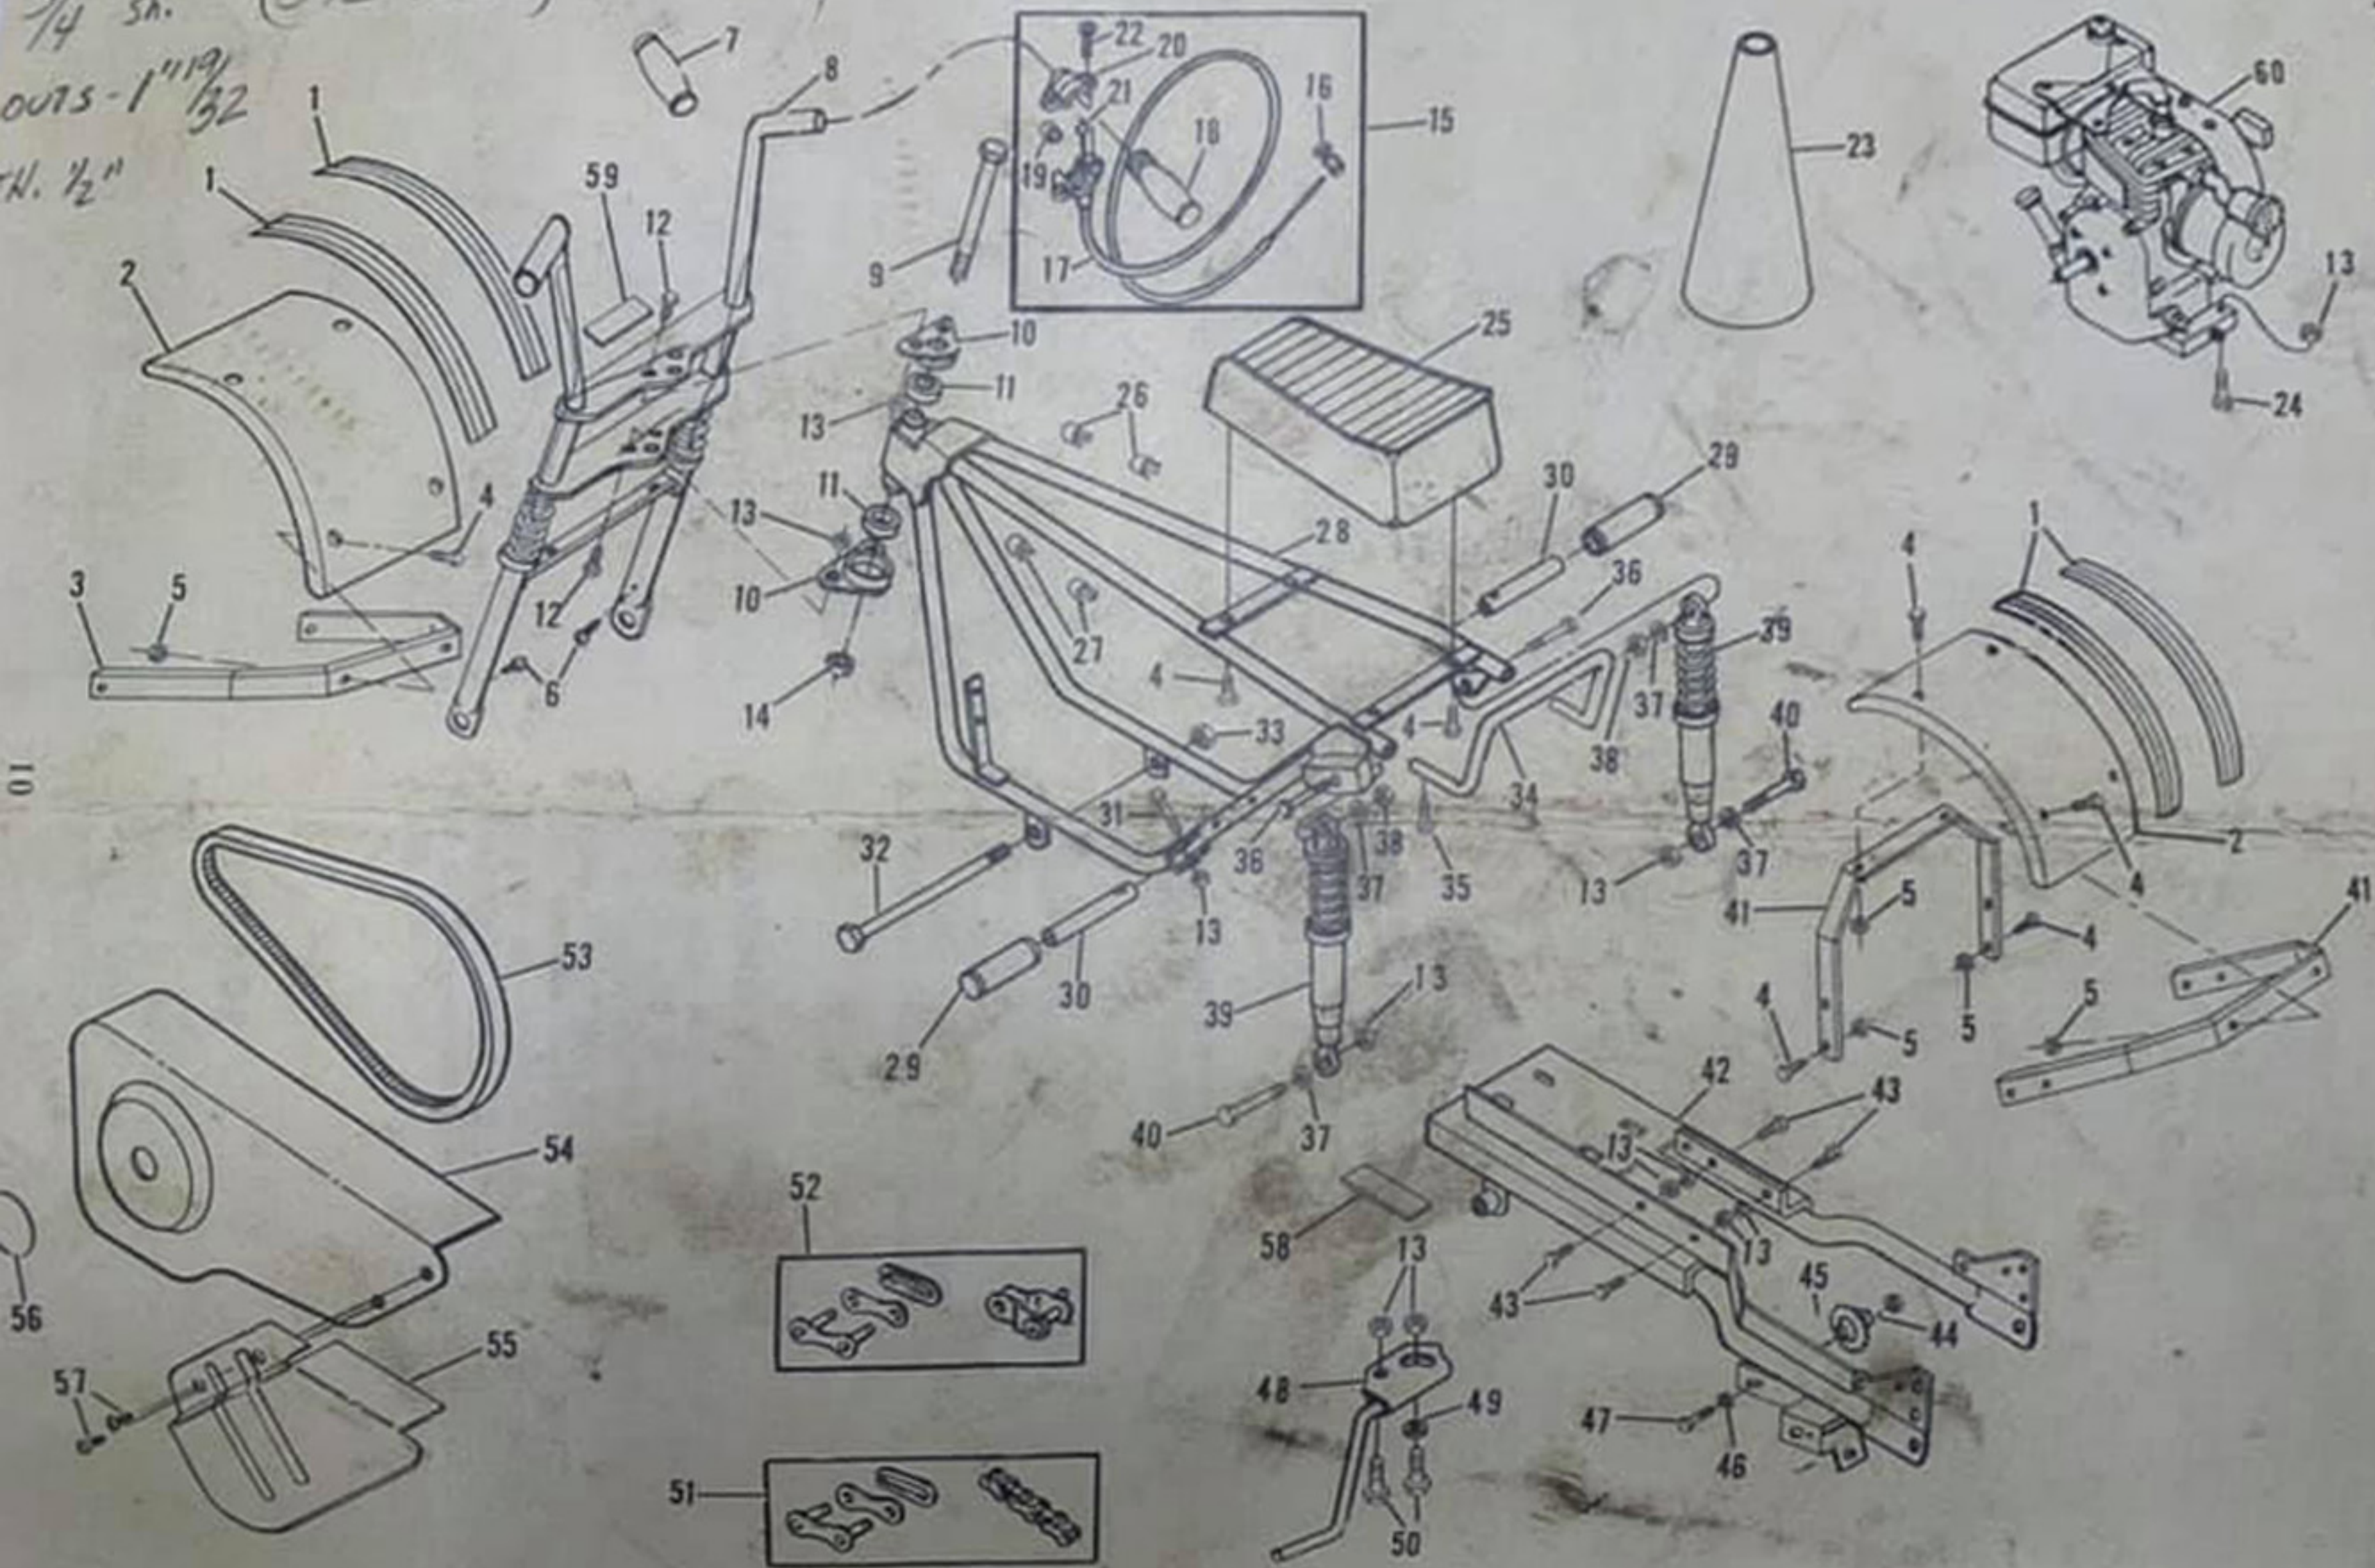

3/4" sh.  
OUTS - 1" 19/32  
H. 1/2"

Part NO. (512 NICE)

repair parts

SEARS ALL TERRAIN MINI-BIKE MODEL NUMBER 131.807690