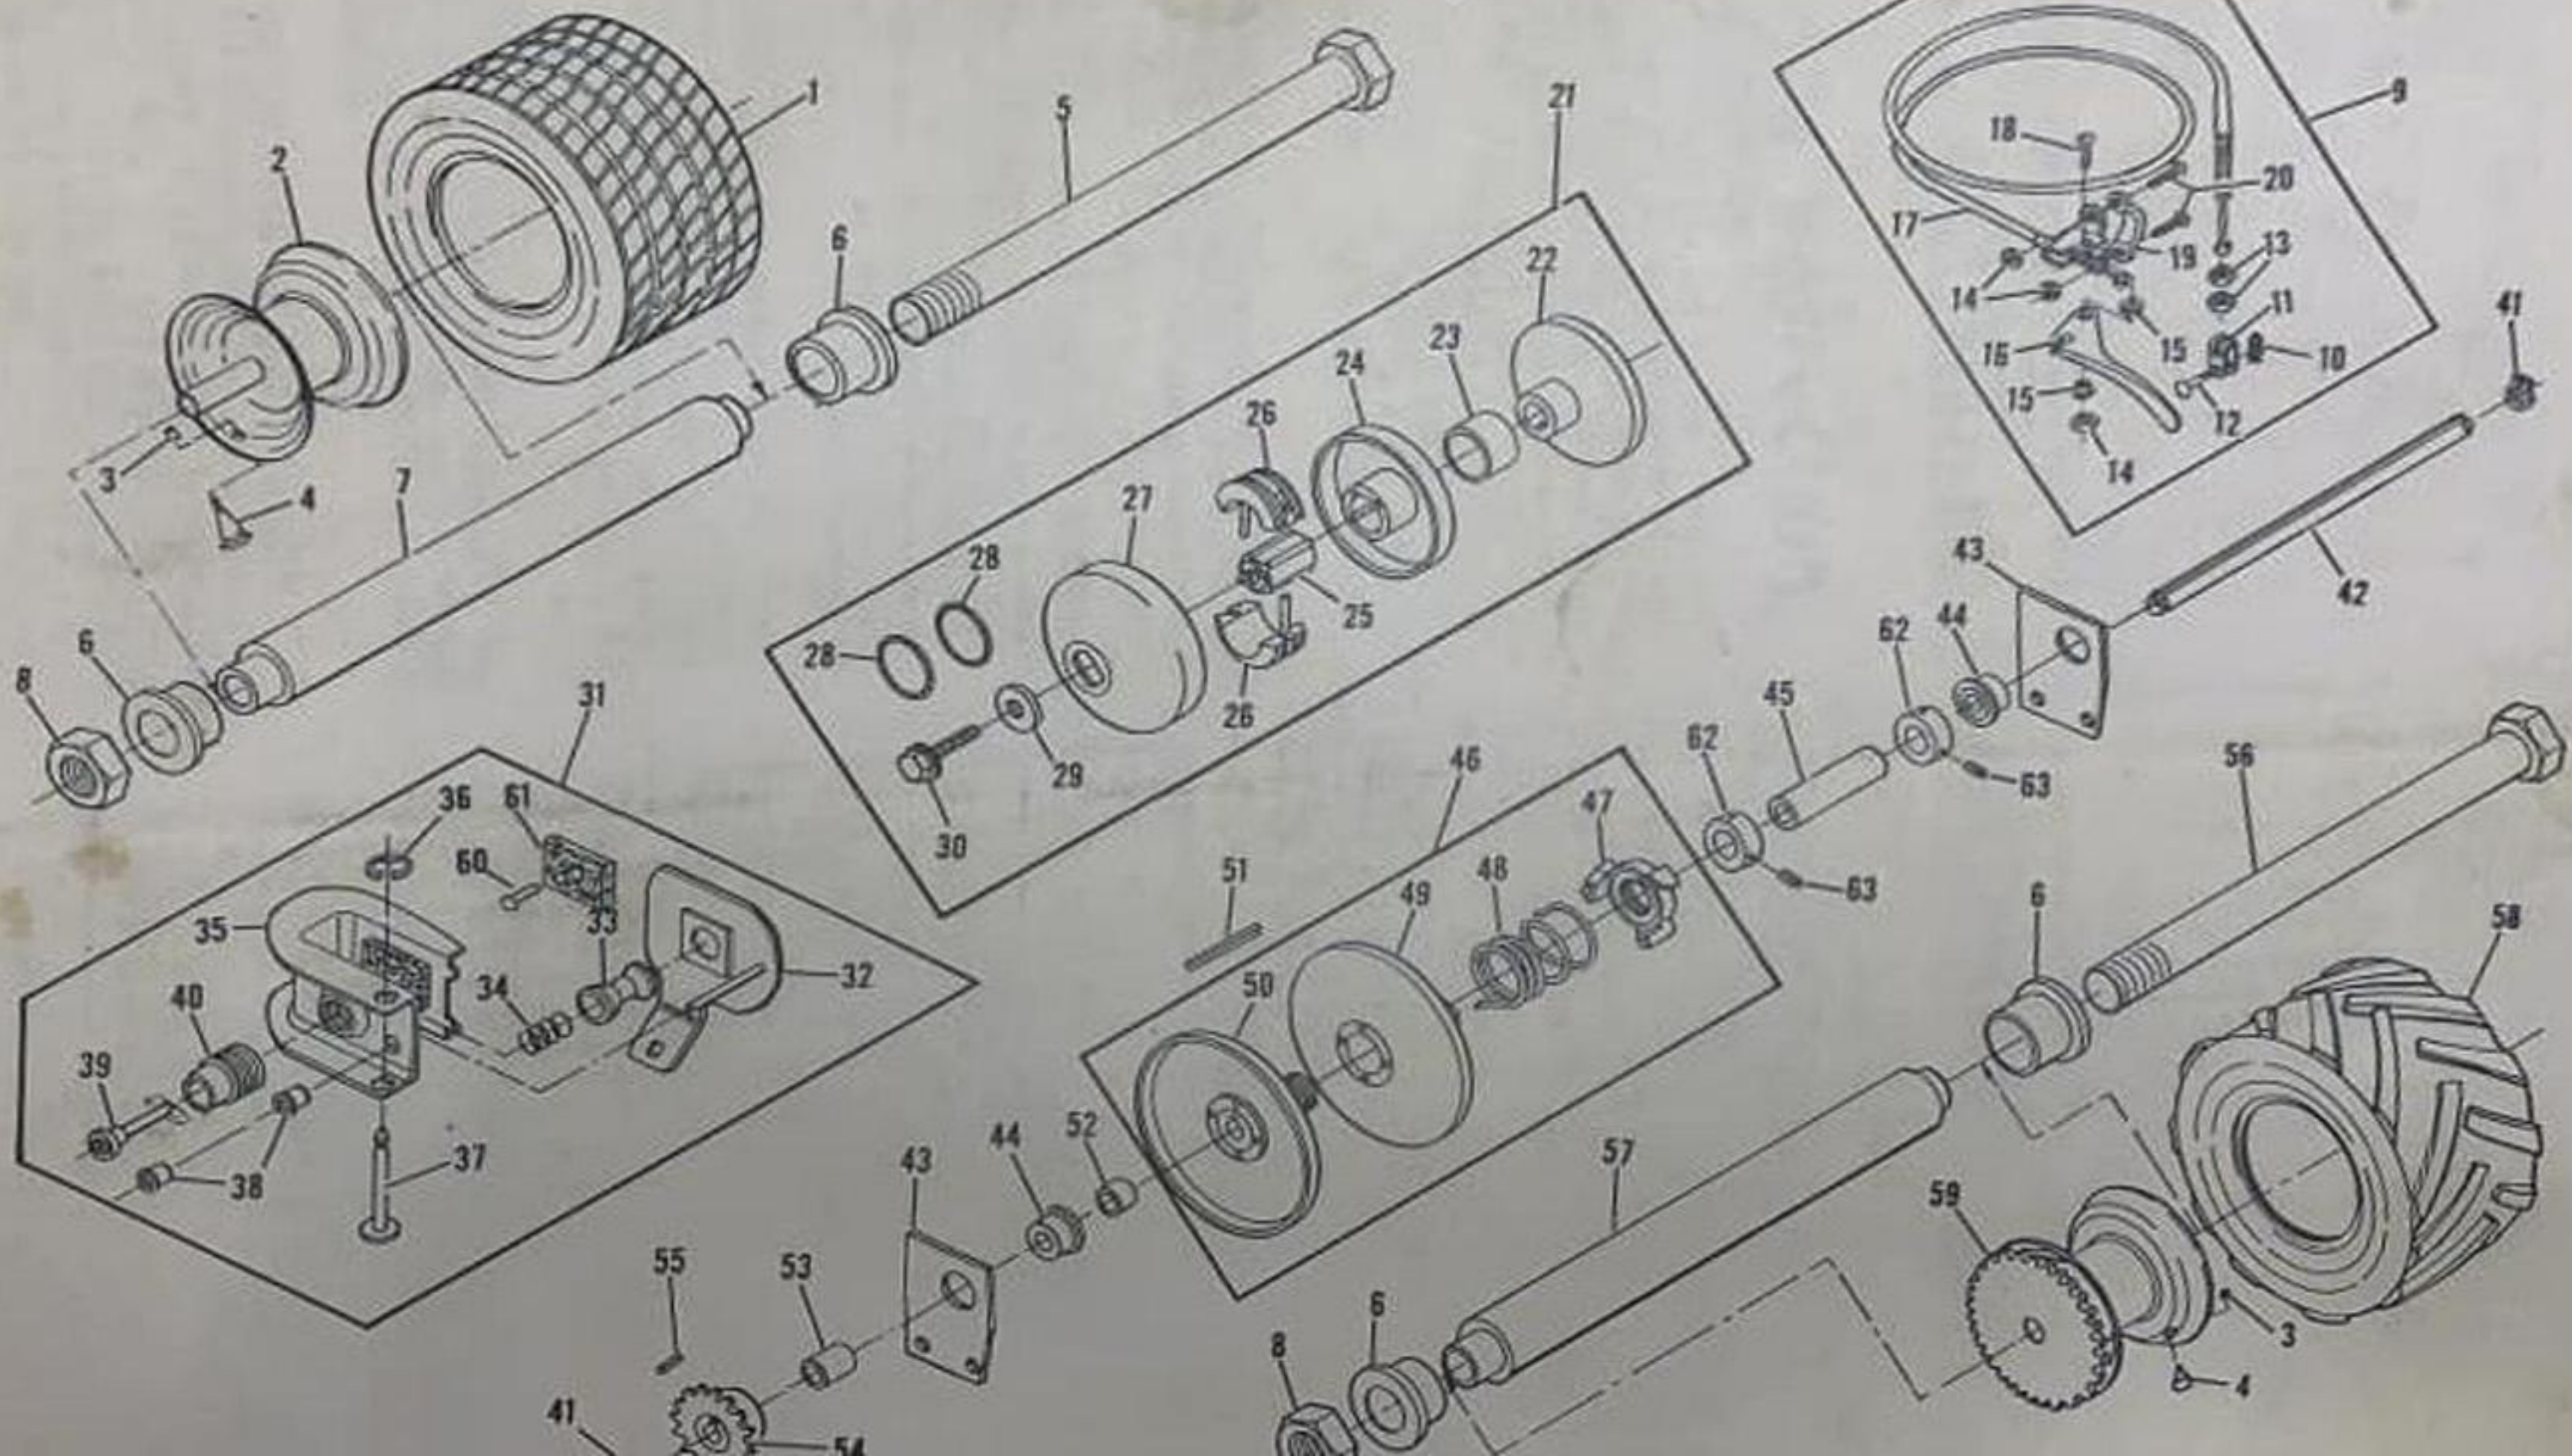

3/4" sh.  
OUTS - 1" 19/32  
H. 1/2"

Part NO. (512 NICE)

repair parts

SEARS ALL TERRAIN MINI-BIKE MODEL NUMBER 131.807690