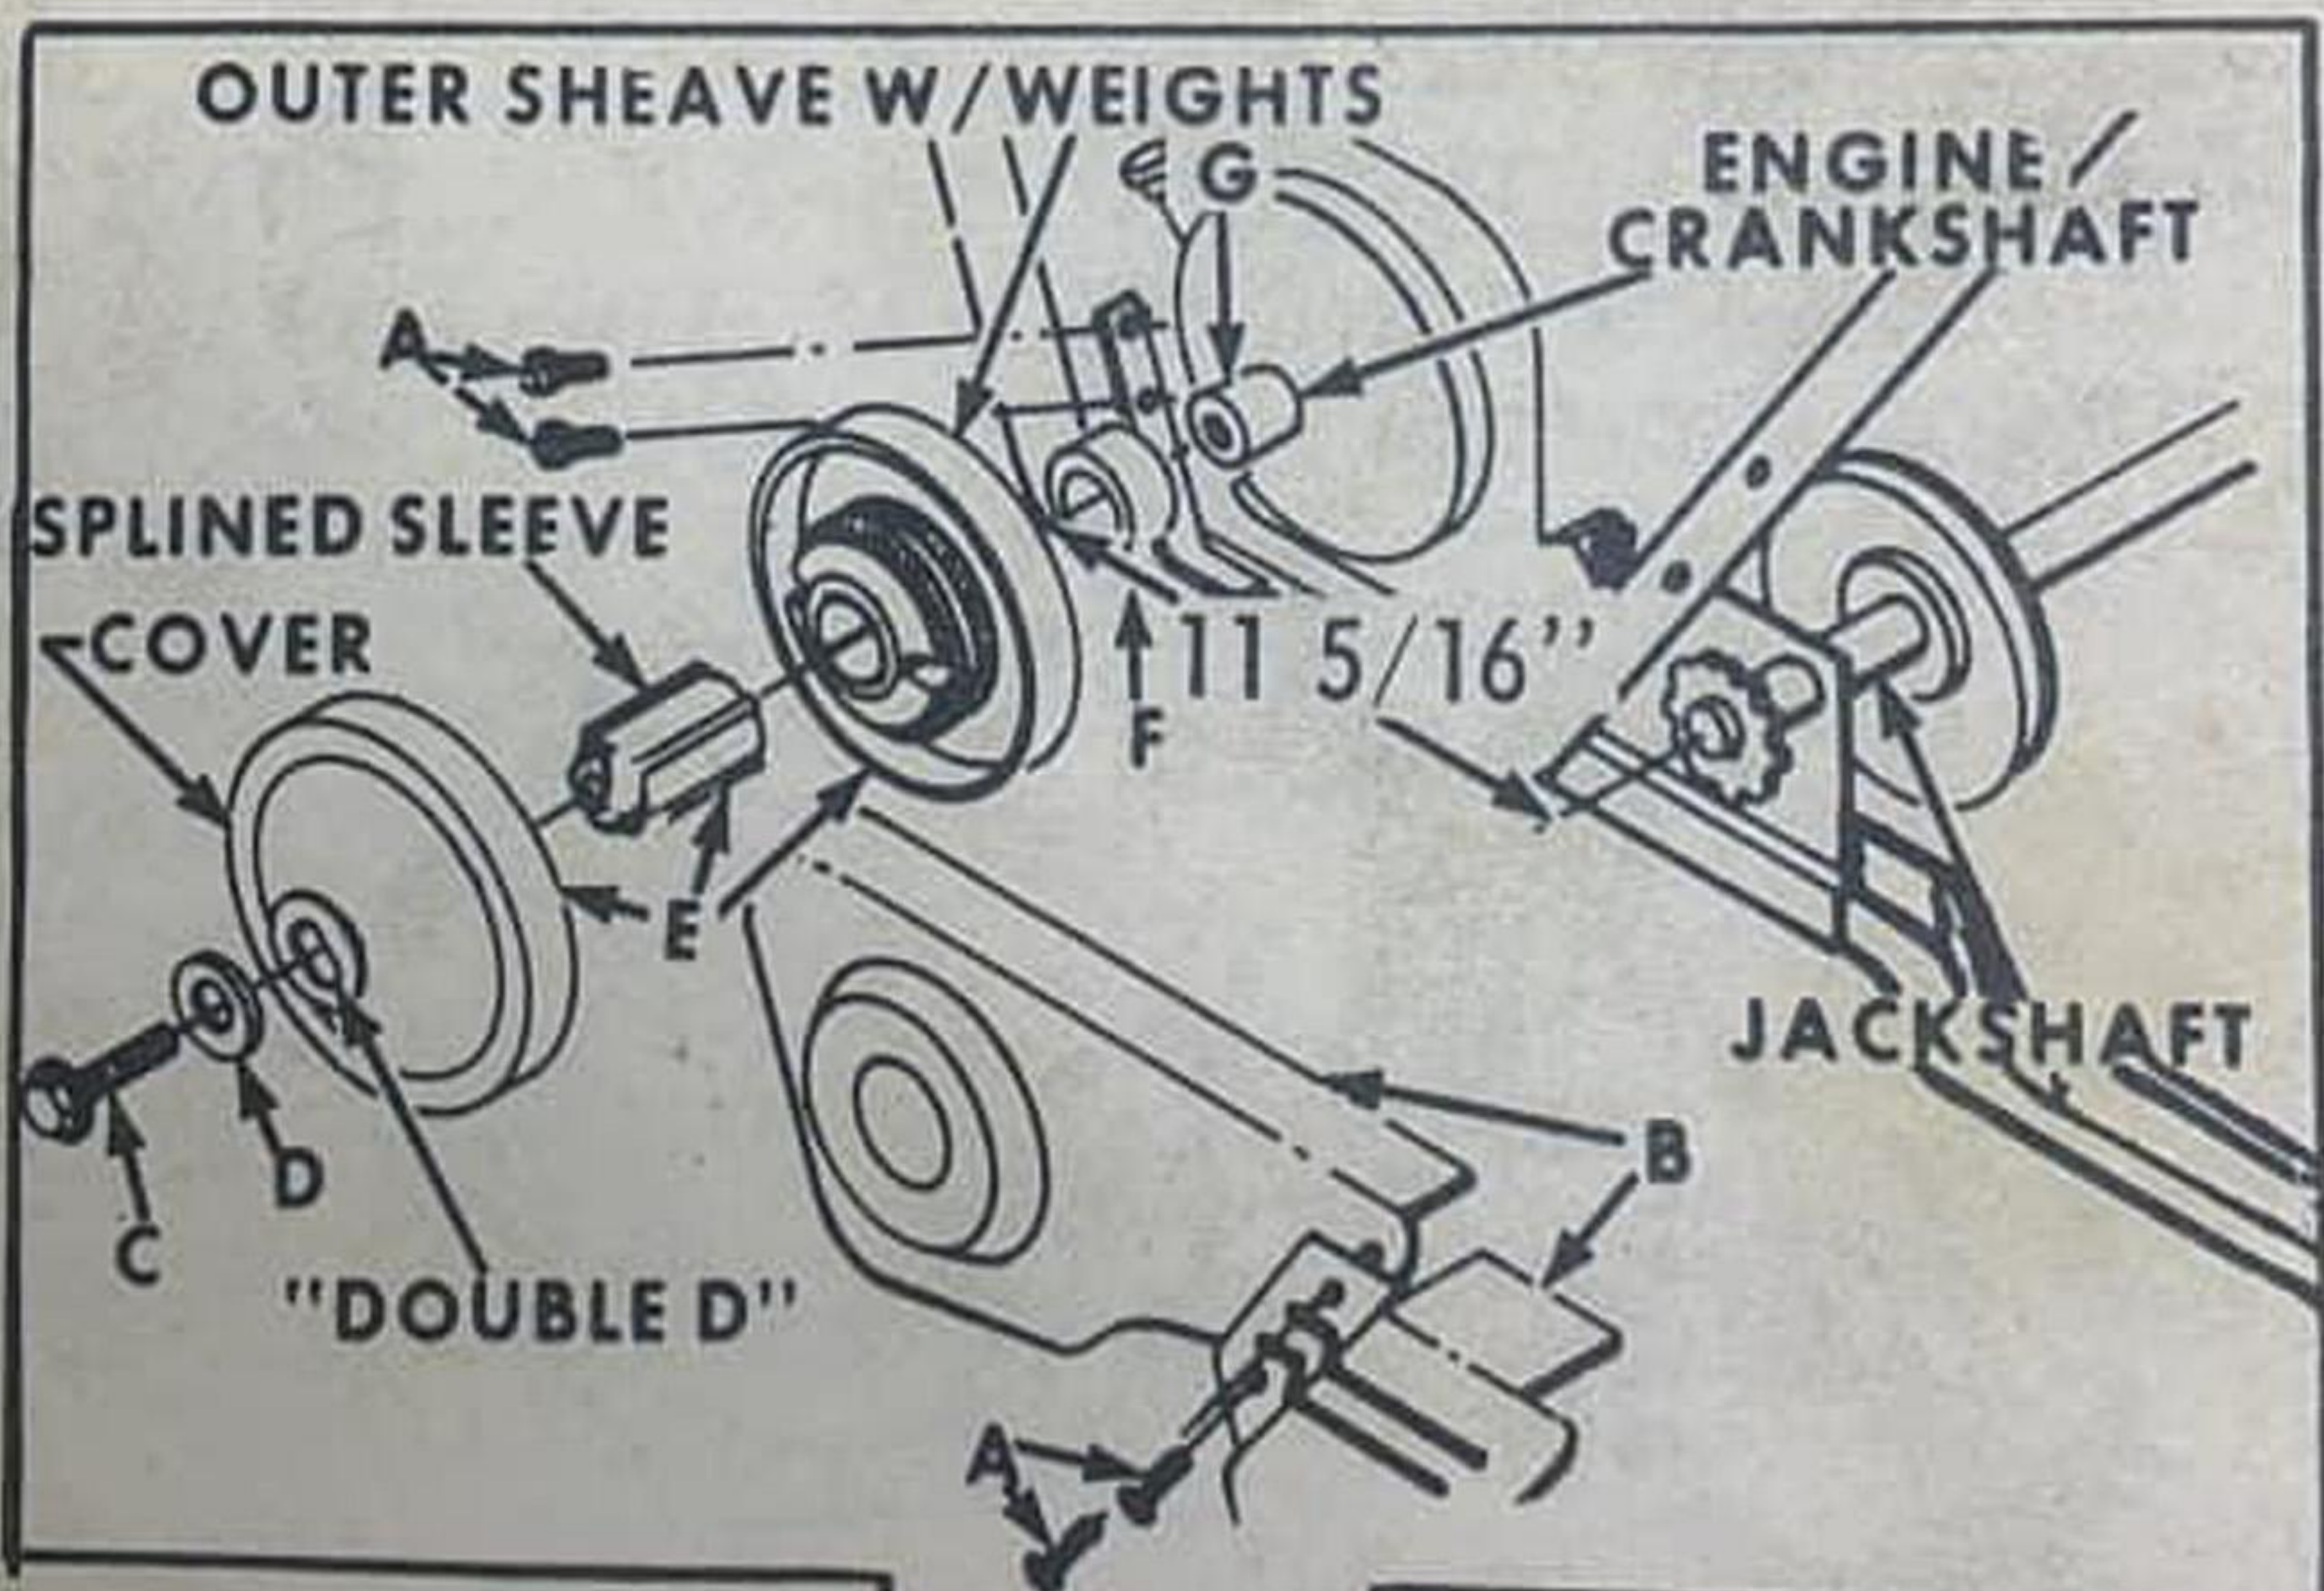

SEARS ALL TERRAIN MINI-BIKE MODEL NUMBER 131.807690

Ref. No.	Part No.	Part Name	Ref. No.	Part No.	Part Name	Ref. No.	Part No.	Part Name
1	66934	Tire - Front 18-9.50 x 8	21	66744	Torque Converter - Driver Package	40	67252	Adjusting Screw
2	66933	Rim, Hub Assembly - Front			(Incl. Ref. #22, 23, 24, 25, 26, 27, 28,	41	65302	Retainer Ring 5/8 Shaft
3	59192	Valve Cap - (Front - Rear)			29, 30)	42	66924	Jackshaft
4	65139	Valve Stem - (Front - Rear)	22	66743	Sheave Half w/Hub	43	66959	Jackshaft Bracket
5	66856	Bolt, Hex Head 1/2-20 x 12 3/8 (Front)	23	66742	Bushing	44	67124	Bearing - Right and Left
6	64076	Bearing - (Front - Rear)	24	66741	Sheave - Movable	45	66925	Spacer - Right
7	66860	Bearing Spacer (Front)	25	66737	Splined Sleeve	46	66763	Torque Converter Driven Package (Incl. Ref. #47, 48, 49, 50)
8	64080	Nut, Lock 1/2-20 (Front - Rear)	26	66740	Cam Weight - w/Pin	47	66762	Cam and Buttons
9	67067	Brake Cable Assembly Package (Rear) (Incl. Ref. #10, 11, 12, 13, 14, 15, 16, 17, 18, 19, 20)	27	66736	Driver Drum	48	66761	Spring
10	2653	Cotter Pin 1/2	28	66739	Springs - Cam Weight	49	66760	Sheave - Movable
11	66400	Clevis	29	66735	Washer 1 1/4 O.D. - 11 Ga. x .390 I.D.	50	66759	Sheave - Fixed
12	67214	Rivet 7/32 x 1/2	30	66733	Screw, Machine Hex Serrated Washer Head 3/8-24 x 1 1/2	51	66414	Key 3/16 x 2
13	64579	Nut, Hex 5/16-24	31	67246	Brake Assembly Package (Incl. Ref. #32, 33, 34, 35, 36, 37, 38, 39, 40, 60, 61)	52	67555	Spacer - Center
14	64630	Nut, #10-28	32	67247	Brake Arm w/Puck	53	66926	Spacer - Left
15	64633	Bushing Plastic	33	67249	Cam	54	66996	Sprocket w/Hub - 9 Tooth
16	64627	Handle	34	67250	Spring	55	50672	Key, Square 3/16 x 3/4
17	67253	Lower Case Half w/Cable	35	67248	Brake Stationary w/Puck and Rivet	56	66928	Bolt, Hex Head 1/2-20 x 13 3/8 (Rear)
18	64629	Bolt, #10-28 x 9/16	36	33750	E-Ring 1/4 Shaft	57	66922	Bearing Spacer (Rear)
19	64631	Upper Case	37	66964	Brake Pin	58	66930	Tire - Rear 18-9.50 x 8
20	64632	Bolt, #10-28 x 11/16	38	67091	Bushing - Nylon	59	66929	Rim, Hub Assembly - Rear
			39	67251	Tilt - Pin	60	67552	Rivet #4-5-.96 x 5/16 Brass
						61	67553	Puck
						62	65682	Set Collar w/2 Set Screws (Incl. Ref. #63)
						63	54055	Set Screw 1/4-20 x 1/4

FIG. 9