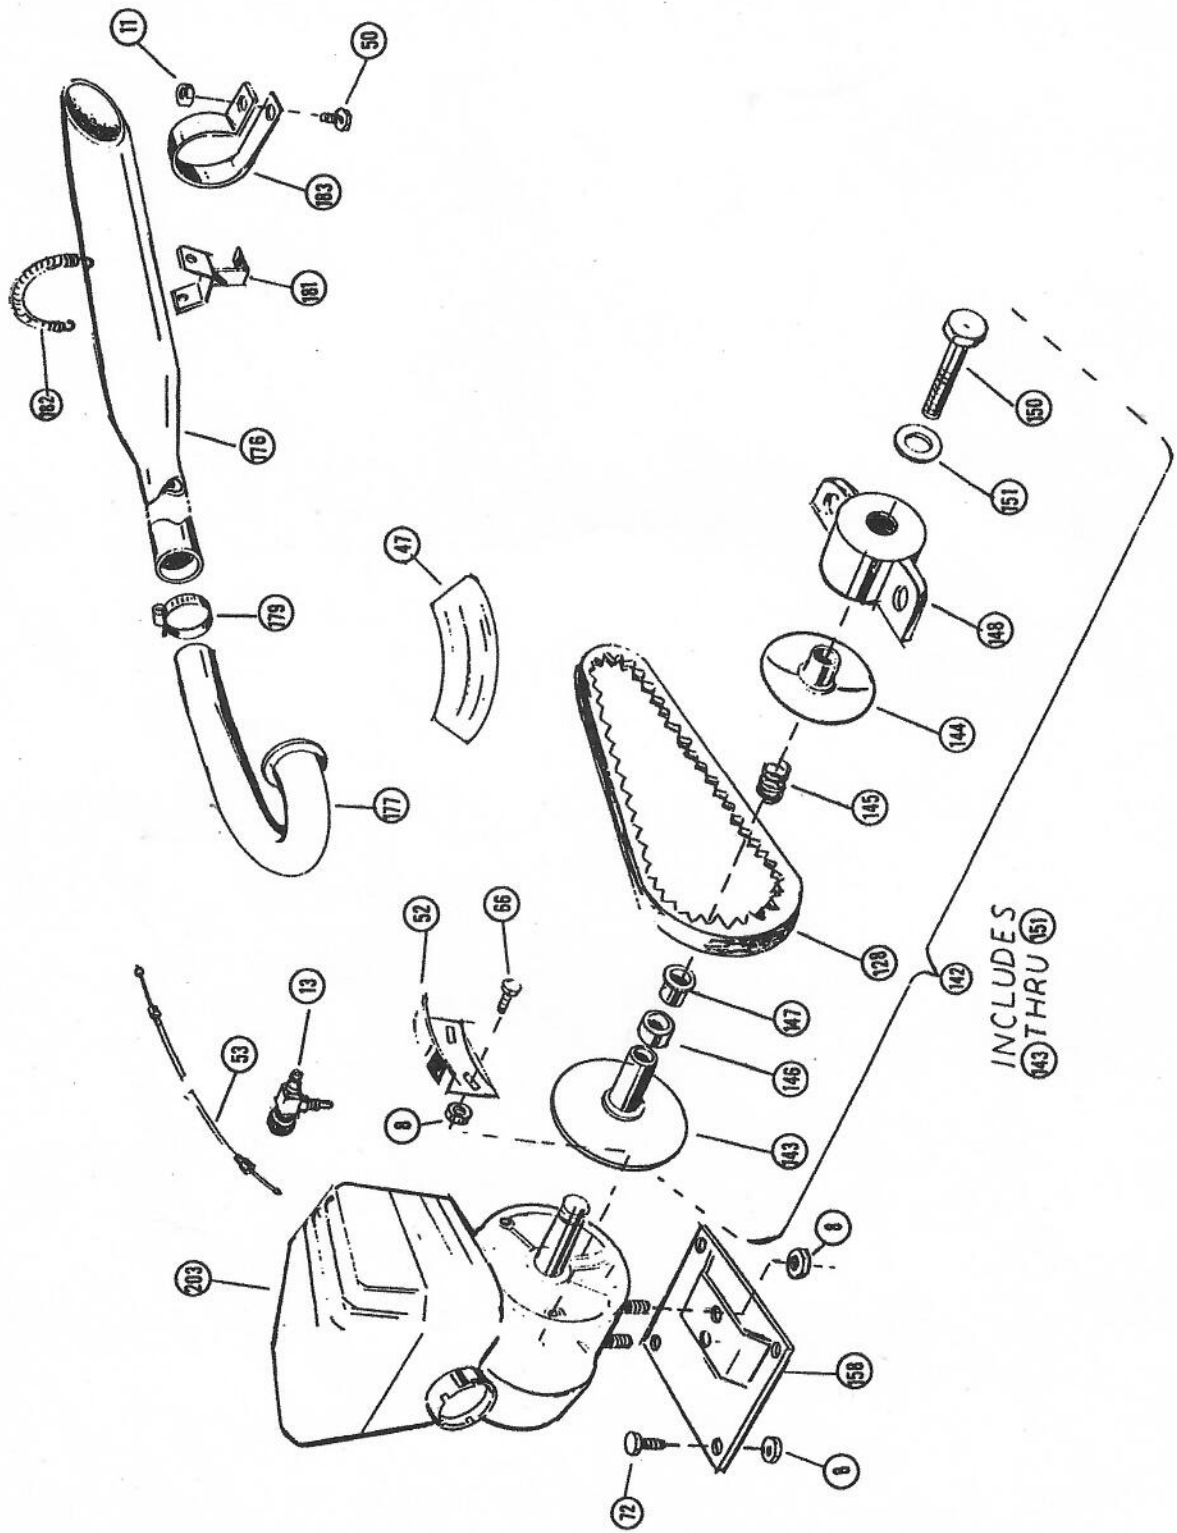

SCORPION AND SCARAB

MINICYCLE PARTS LIST

SHRIKE & SABRE

MINICYCLE PARTS LIST

WIDOW MAKER AND BLACK SHADOW

ACCESSORIES

PART NO.	DESCRIPTION
10185	Spanner Wrench
10234	Windshield
10254	Safety Mirror
10294	Spray Paint, Candy Red
10295	Spray Paint, Bahama Blue
10413	Kickstarter
10497	Speedometer Kit, 10" Wheel
10501	Fuel Gauge Gas Cap, 10" Wheel
10506	Spray Paint, Competition Red
10507	Spray Paint, Grabber Green
10742	Dirt Shield Kit
10746	Mud Flap Kit
10791	Front Wheel Brake Kit
10941	Wiseco Piston, 3 H.P. STD - Tecumseh
10942	Wiseco Piston, 3 H.P. .040 - Tecumseh
10943	Wiseco Piston, 3 H.P. .080 - Tecumseh
10944	Wiseco Piston, 4 H.P. STD - Tecumseh
10945	Wiseco Piston, 4 H.P. .040 - Tecumseh
10946	Wiseco Piston, 4 H.P. .080 - Tecumseh
10965	Klotz Chain and Clutch Lube (Case of 30 - 8 oz. Bottles)
10966	Klotz Nitro Racing Additive (Case of 20 - 12 oz. Bottles)
10967	Klotz Chemical Racing Lube (Case of 10 - 1 qt. Cans)
10971	G.E.M. Hi-Compression Head 4 H.P. Tecumseh
10972	G.E.M. Straight Shot Manifold - Tecumseh
11545	Spray Paint, Sunburst Yellow
11546	Spray Paint, Midnight Black
11547	Speedometer Kit, 14" Wheel
11548	Luggage Rack, 14" Wheel
11549	Luggage Rack, 10" Wheel
11550	Tecumseh Pull Starter
11672	Street Kit, Super Spyder
11673	Street Kit, Widow Maker
11674	Street Kit, Black Shadow