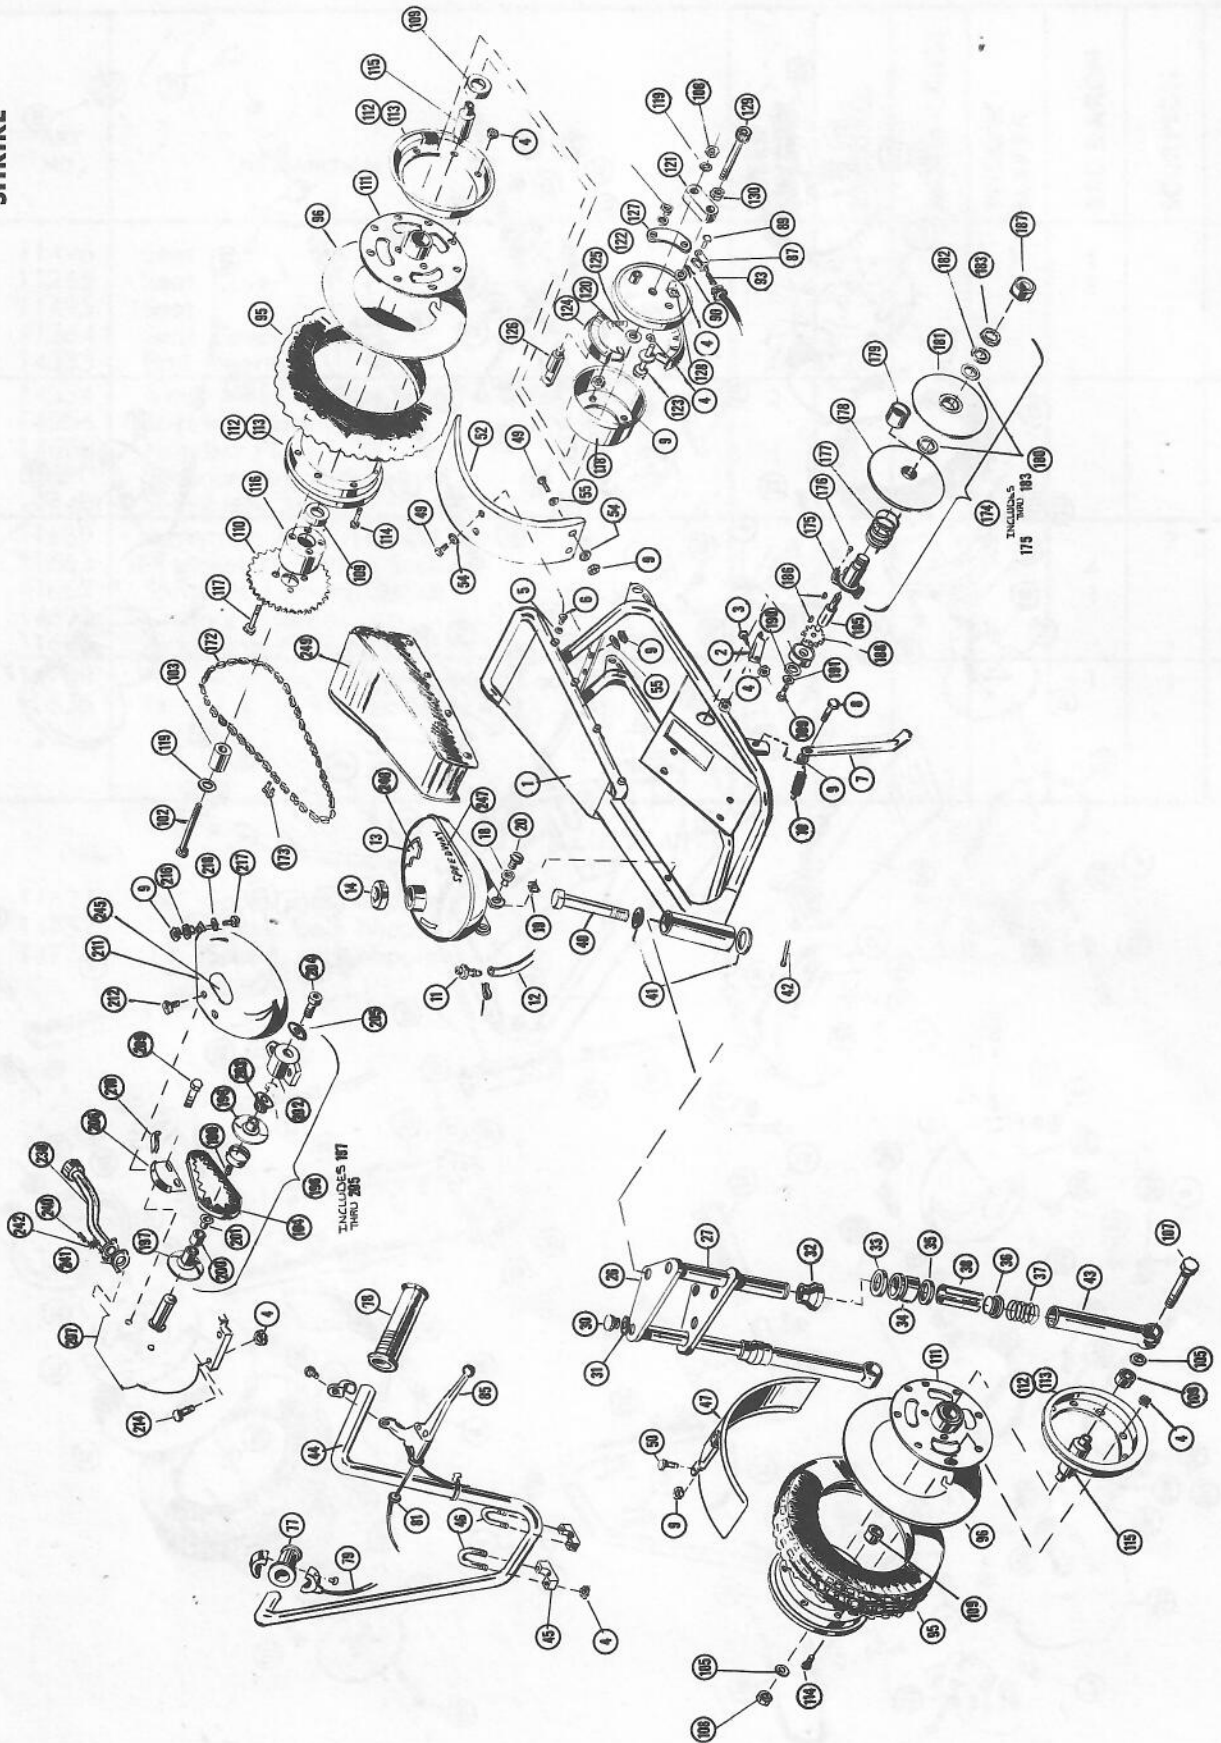

MINICYCLE PARTS LIST

SHRIKE