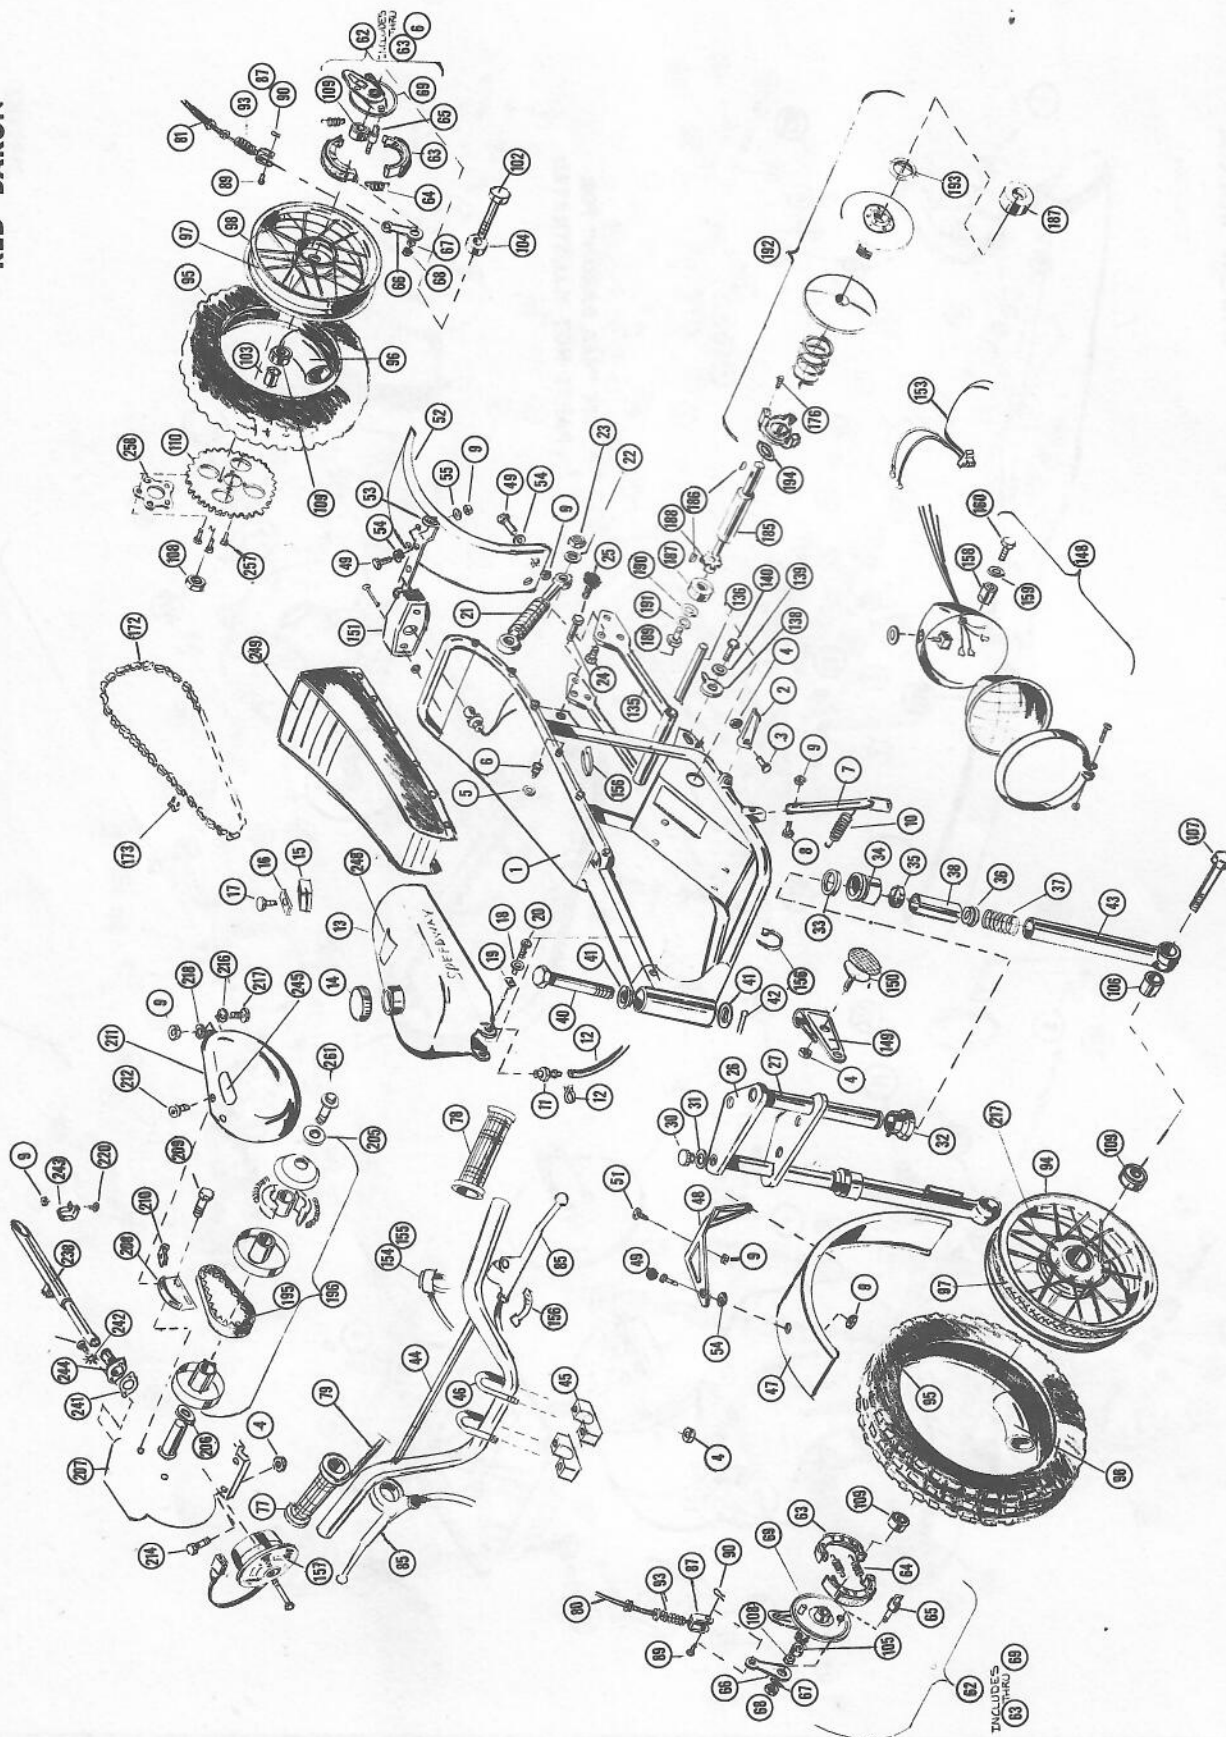

MINICYCLE PARTS LIST

RED BARON