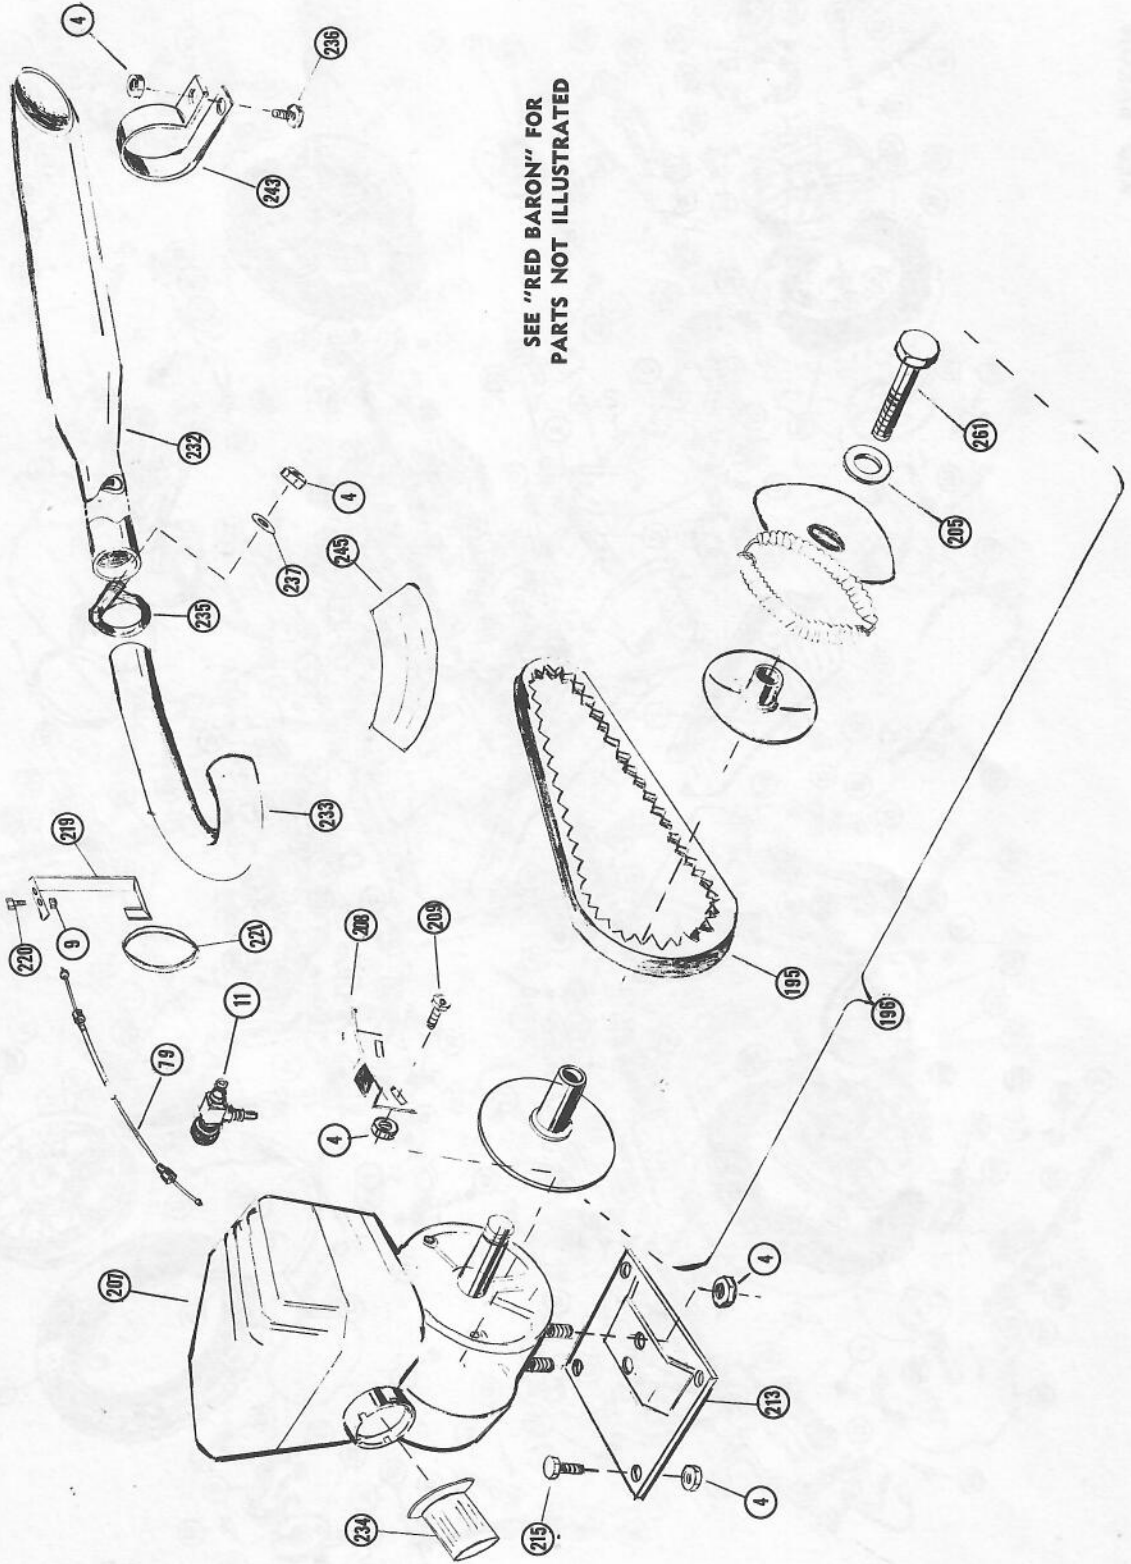

MINICYCLE PARTS LIST

REF. NO.	PART NO.	DESCRIPTION	SUPER SPYDER	ENDURO	MOTO-CROSS	WIDOW MAKER	RED BARON	SCORPION	SHRIKE
250	11496	Seat				1	1		
	11265	Seat Cover				1	1		
	11495	Seat						1	1
	11264	Seat Cover						1	1
	14533	Ball Bearing	44	44	44				
251	14534	6 mm x 5/8" Phillips, Pan, Head Machine Screw	2	2	2				
252	14556	Stiffner Plate		1					
253	14608	Number Plate	1		1				
254	14690	Speedometer Bracket		1					
255	10445	Stop Light Switch		1					
256	11639	Actuating Arm Washer						2	2
257	11663	Sprocket Mounting Screw	4	4	4	4	4		
258	11662	Sprocket Locking Collar	1	1	1	1	1		
259	14693	Chain Adjuster							
260	11640	Actuating Arm Nut	2					1	1
261	14708	3/8 - 24 x 1 3/4" Flange Whiz Lock Screw					1	1	
	10535	3/8 - 24 x 1" Flange Whiz Lock Screw				1			

NOT ILLUSTRATED

11627 14" Spoke and Nipple
 14752 16" Spoke and Nipple
 14753 17" Spoke and Nipple

As Required
 As Required
 As Required

MINICYCLE PARTS LIST

SHRIKE

MINICYCLE PARTS LIST

WIDOW MAKER

SEE "RED BARON" FOR
PARTS NOT ILLUSTRATED