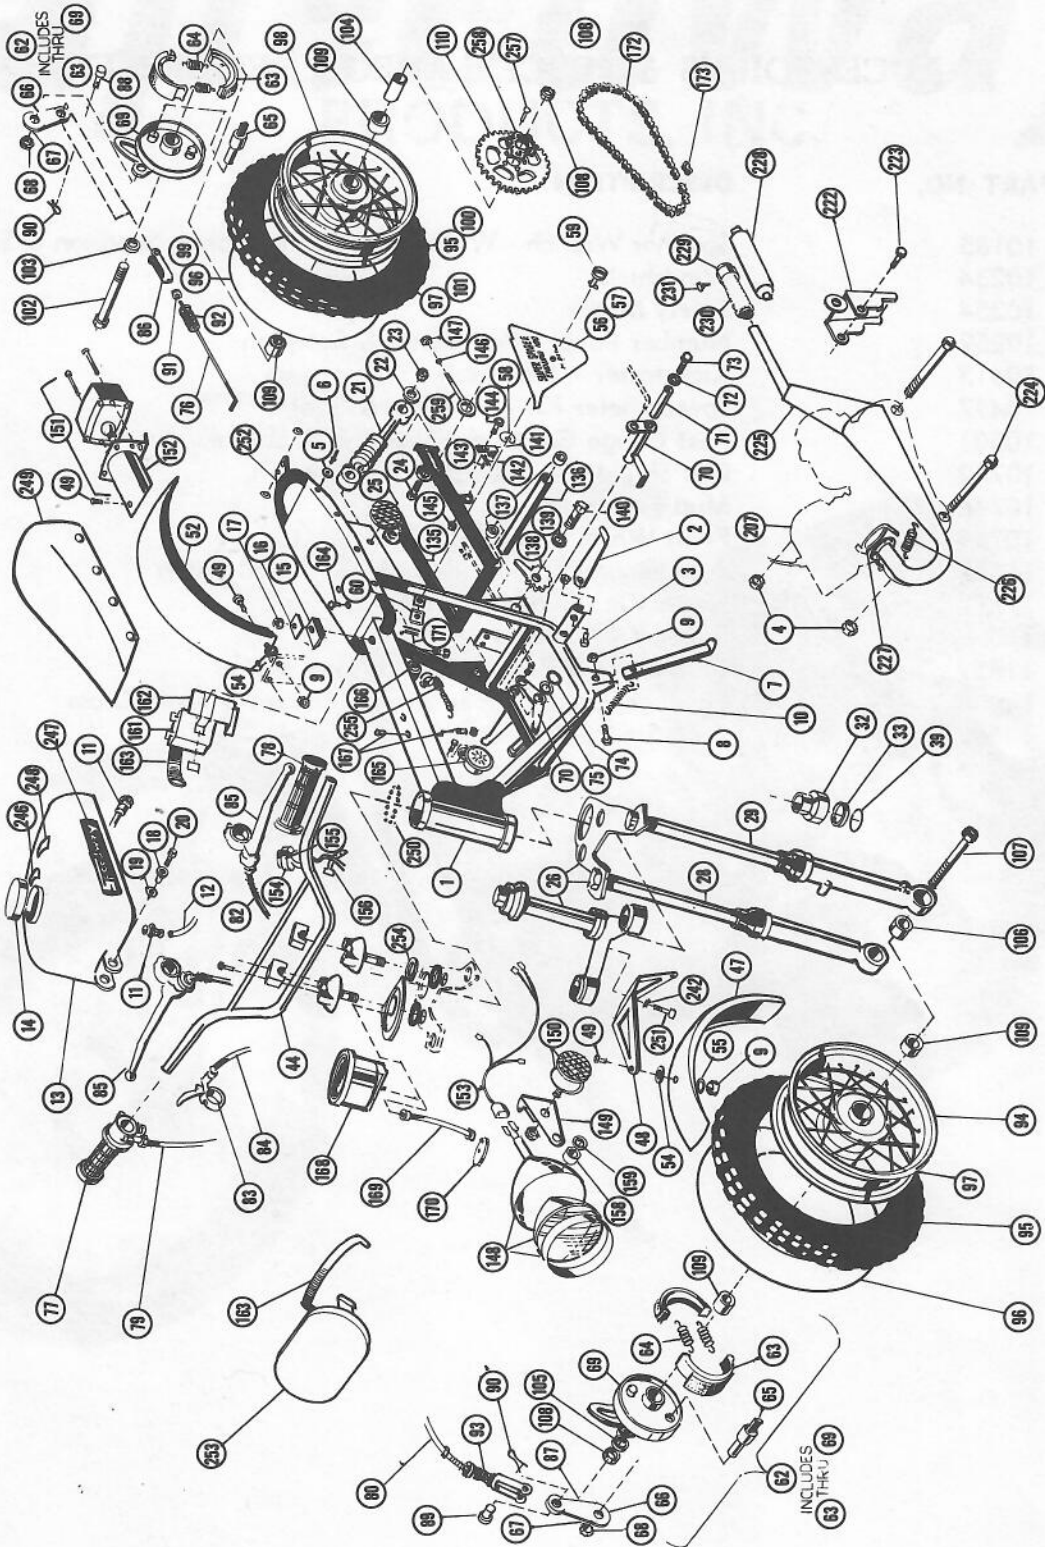

MINICYCLE PARTS LIST

**SUPER SPYDER
ENDURO
MOTO-CROSS**