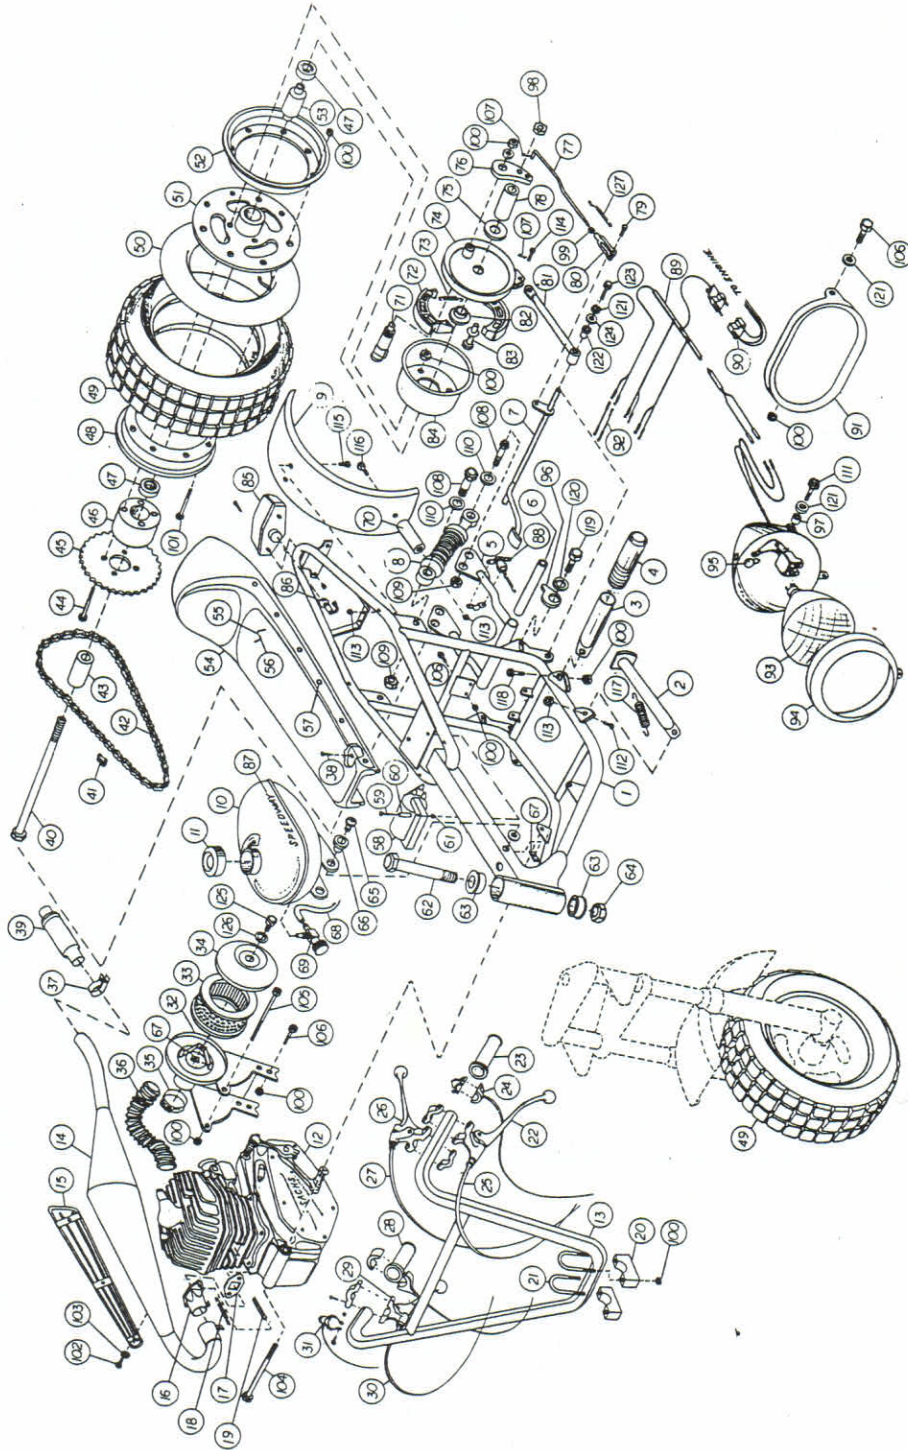

SILVER SHADOW PARTS/PRICE LIST

REF. NO.	PART NO.	DESCRIPTION	NO. REQ'D. S.S.T.	NO. REQ'D. S.S.R.
104	10680	5/16-18 x 6" Hex Head Cap Screw, Grade 5		
105	10681	5/16-18 x 3 3/4" Hex Head Cap Screw, Grade 5	1	1
106	10669	5/16-18 x 1/2" Hex Head Cap Screw	2	2
107	10563	1/16 x 1/2" Cotter Pin	2	2
108	10537	3/8-24 x 1 1/2" Hex Head Cap Screw	1	1
109	10533	3/8-24 Cone Lock Nut	4	4
110	10532	3/8" S.A.E. Flat Washer	4	4
111	10818	5/16-24 x 1" Hex Head Cap Screw	4	4
112	10521	1/4-20 x 1 1/8" Hex Head Cap Screw, Grade 5		2
113	10522	1/4-20 Cone Lock Nut	1	1
114	10919	5/16" Clevis Pin	1	1
115	10546	1/4-20 x 1/2" Hex Head Cap Screw	1	1
116	10531	1/4-20 x 2 1/4" Hex Head Cap Screw, Grade 5	2	2
117	10134	Kickstand Return Spring	1	1
118	10523	5/16-18 x 1" Hex Head Cap Screw	1	1
119	10535	3/8-24 x 1" Hex Head Cap Screw	2	2
120	10536	3/8" Split Lock Washer	2	2
121	10562	5/16" Split Lock Washer	2	2
122	10365	Brake Bushing	2	2
123	10626	5/16-18 x 3/4" Hex Head Cap Screw	2	2
124	10548	5/16" S.A.E. Flat Washer	2	2
125	10666	1/4-20 x 1" Hex Head Cap Screw	2	2
126	10326	Air Filter Cover Washer	1	1
127	10221	Brake Return Spring	1	1

SILVER SHADOW PARTS/PRICE LIST

S.S.T. & S.S.R.