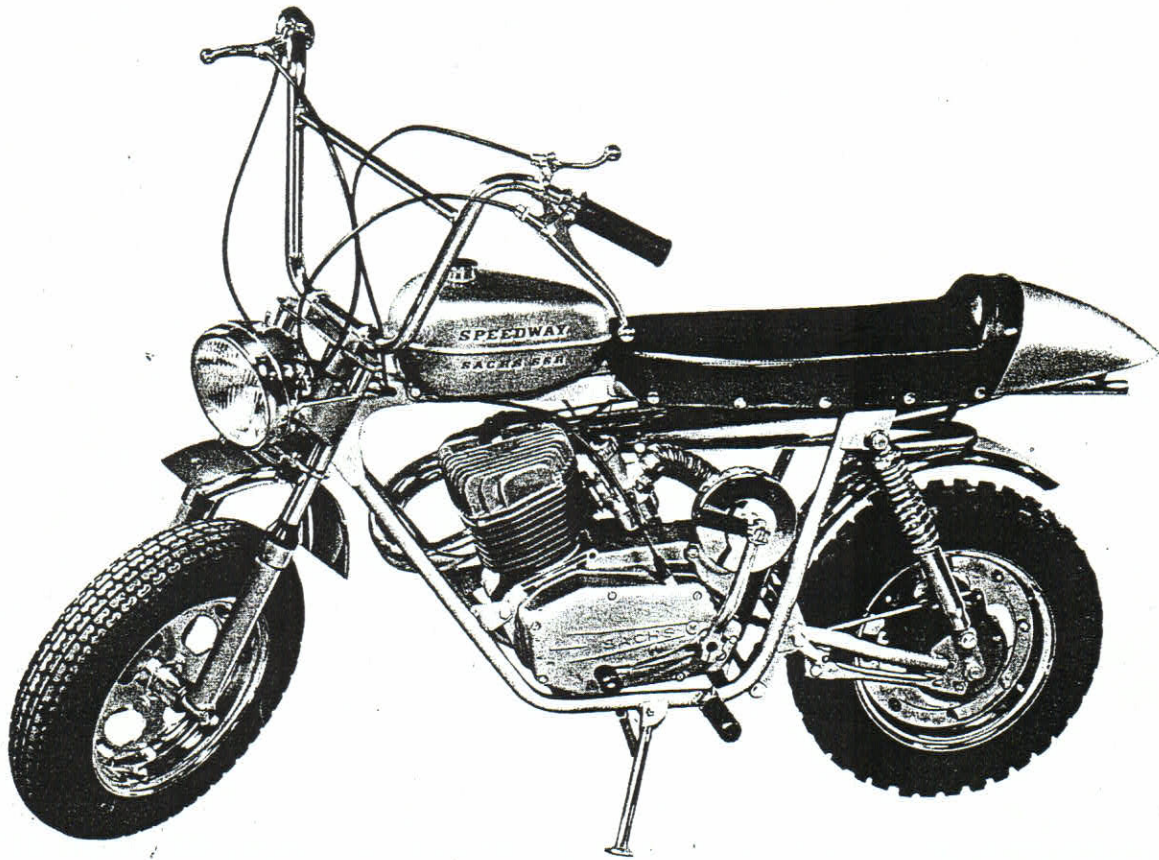

Speedway PRODUCTS, INC.

SILVER SHADOW
PARTS and PRICE CATALOG

SILVER SHADOW PARTS/PRICE LIST

REF. NO.	PART NO.	DESCRIPTION	NO. REQ'D. S.S.T.	NO. REQ'D. S.S.R.
1	10628	Frame Assembly, Silver	1	1
2	10825	Frame Assembly, Silver	1	1
3	10130	Kickstand	2	2
4	10027	Foot Pedal	2	2
	10124	Foot Pedal Cover	1	1
5	10661	Swing Arm, Silver	1	1
6	10073	Pivot Rod	1	1
7	10351	Brake Arm	2	2
8	10075	Rear Shock Absorber	1	1
9	10336	Rear Fender	1	1
10	10455	Fuel Tank, Silver	1	1
11	10173	Fuel Tank Cap	1	1
12	10366	Engine, Sachs 125/5A	1	1
13	10347	Handlebar, Moto Cross	1	1
14	10754	Exhaust Pipe	1	1
15	10391	Exhaust Pipe Guard	1	1
16	10803	Exhaust Adapter	1	1
17	*	Exhaust Gasket	1	1
18	10759	Spring	2	2
19	*	Exhaust Pipe Nut	2	2
20	10005	Handlebar Clamp	2	2
21	10001	Handlebar "U" Bolt	1	1
22	10401	Clutch Hand Lever	1	1
23	10056	Dummy Grip	1	1
24	10817	Dimmer Switch and Horn Button	1	1
25	10448	Clutch Cable Assembly	1	1
26	10416	Choke Lever	1	1
27	10660	Choke Cable Assembly	1	1
28	10055	Twist Grip Assembly W/Grip	1	1
29	10401	Brake Hand Lever	1	1
30	10398	Front Brake Cable	1	1
31	10141	Kill Button	1	1
32	10332	Rear Motor Mount	1	1
33	10327	Air Filter	1	1
34	10316	Air Filter Cover	2	2
35	10310	Clamp	1	1
36	10406	Air Filter Hose	1	1
37	10902	Exhaust Clamp	4	4
38	10684	Rivet	4	4
39	10687	Exhaust Silencer	1	1
40	10335	Axle Bolt	1	1
41	10109	Master Link	1	1
42	10400	Drive Chain, 88 Pitch	1	1
43	10407	Axle Spacer	4	4
44	10899	5/16-18 x 3 1/4" Hex Head Cap Screw Grade 5	1	1
45	10337	Sprocket, 32 Tooth	1	1
46	10299	Sprocket Spacer	4	4
47	10103	Bearing	2	2
48	10163	10" Rim W/O Hole	2	1
49	10201	3.50 x 10" Moto Cross Tire		1
50	10200	3.50 x 10" Universal Tire	2	2
	10274	3.50 x 10" Innertube	2	2
51	10438	Hub and Spoke Assembly	2	2
52	10142	10" RIM W/Hole	2	2
53	10408	Bearing Spacer	2	2