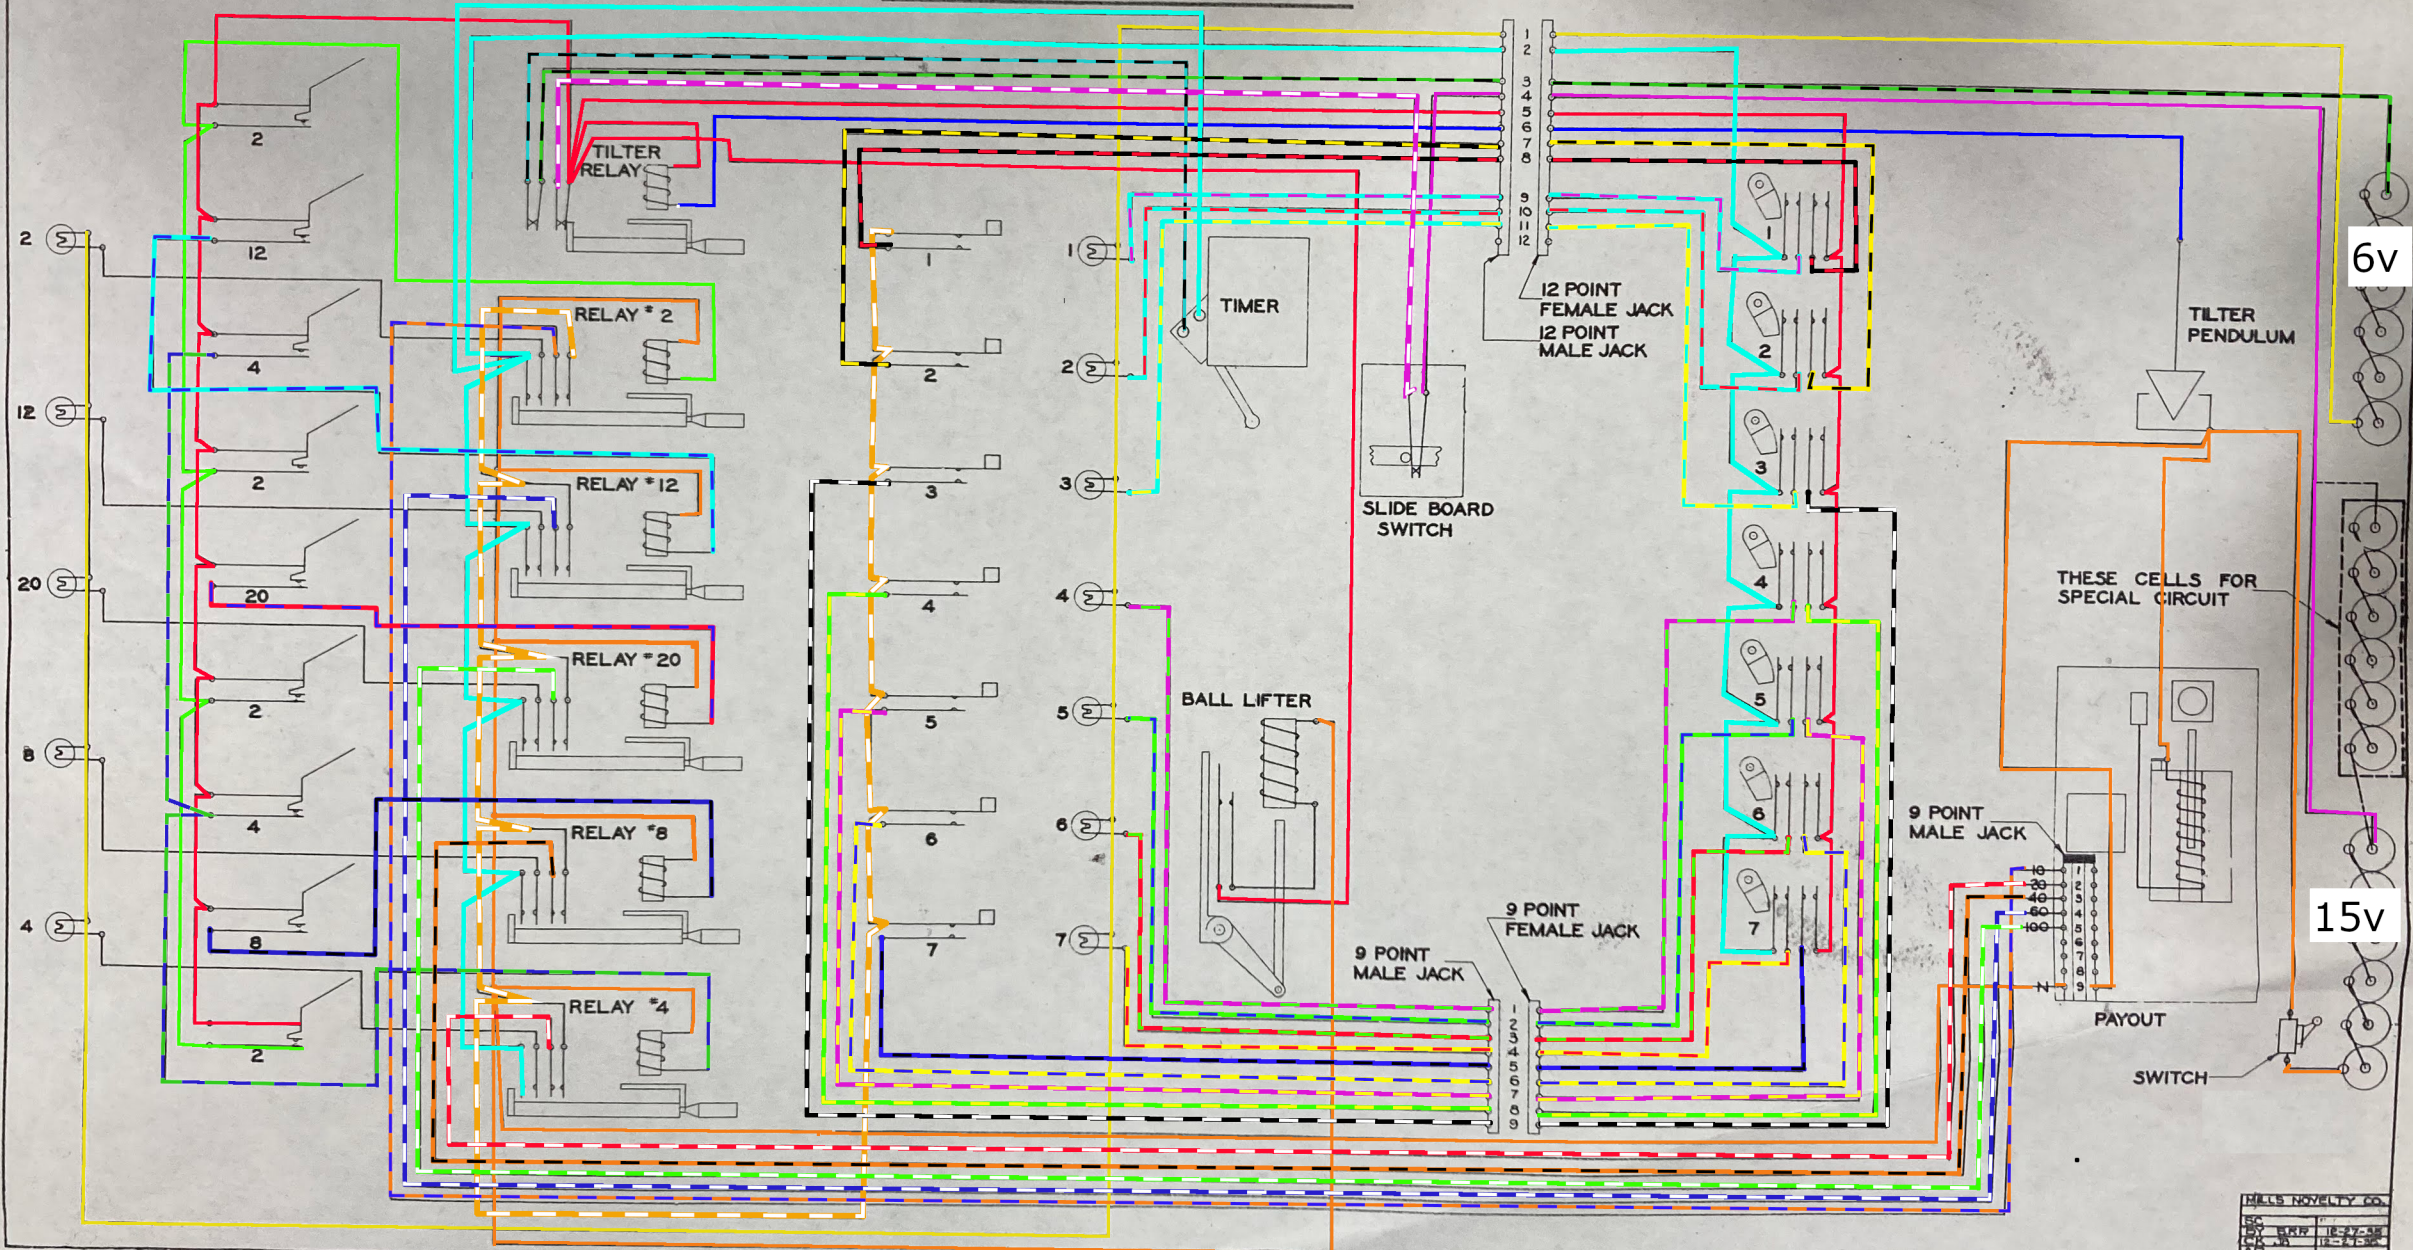

TYCOON CIRCUIT

PT-1223

D-117 3/18/36 3M

MILLS NOVELTY CO.	
REV.	
DATE	
BY	
PT-1223	